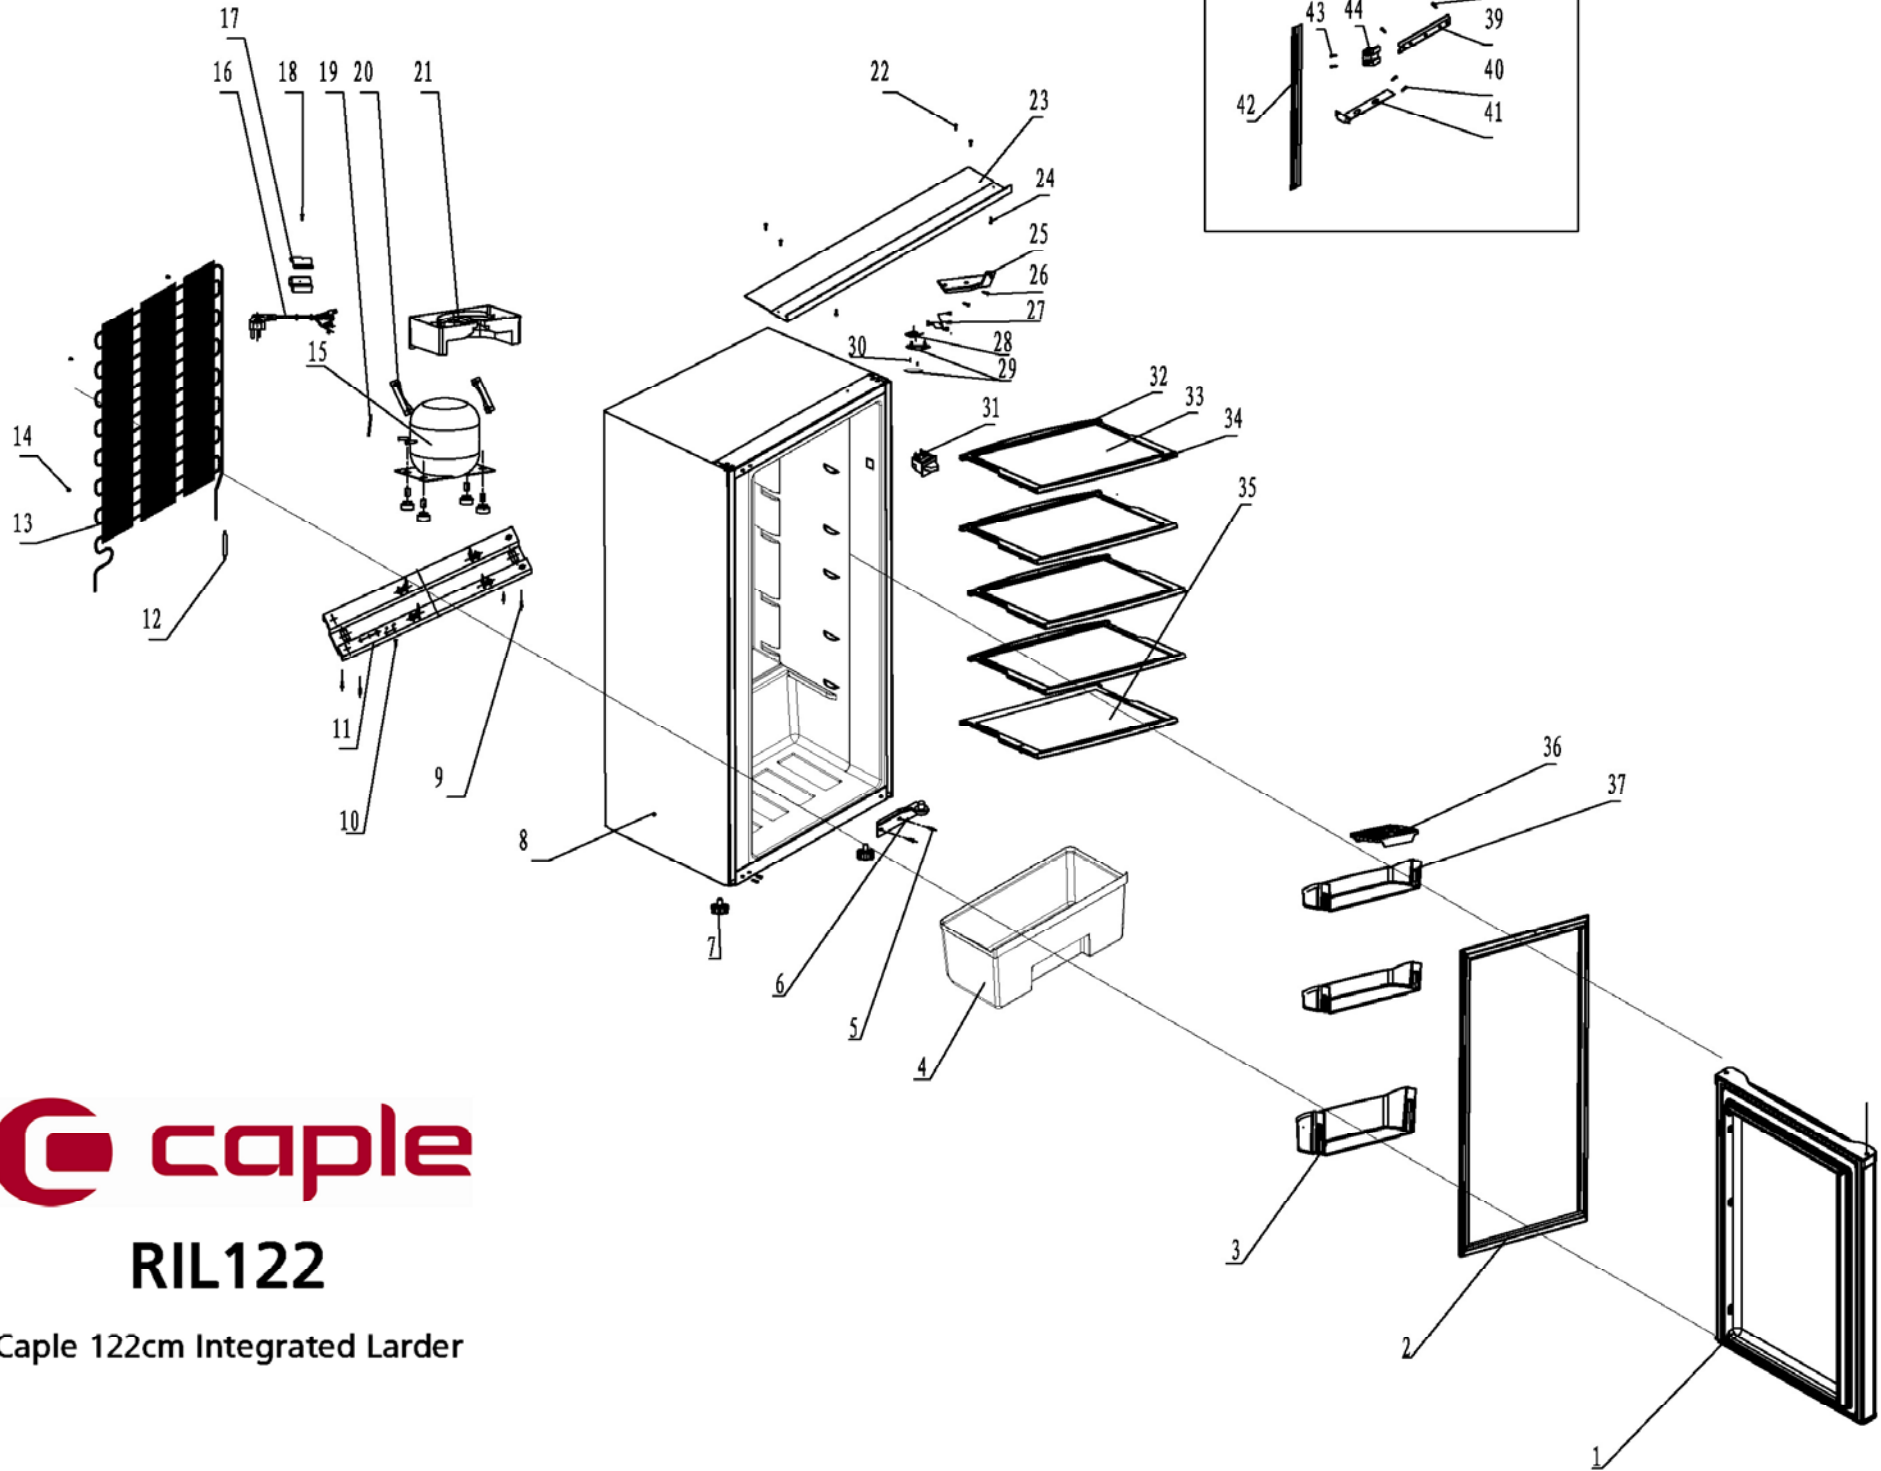

RIL122

Caple 122cm Integrated Larder

Technical information

RIL122

Caple 122cm Integrated Larder

RIL122 - Caple 122cm Integrated Larder

Item	Part Code	Description	Quantity
1	2.01.R0TQ02-112	refrigerator door	1
2	1.39.200102-112	refrigerator gasket	1
3	1.06.TQ0873-015	door shelf B	1
4	1.06.TQ2372-111	lower crisper	1
5	1.13.G50160-10A	flange screw	2
6	1.11.03105TQ-01	lower hinge	1
7	1.13.D10020-104	adjustable foot	2
8	2.00.TQ020035-0	foamed cabinet	1
9	1.13.G50200-104	flange screw	4
10	1.13.C40080-106	grounding screw	1
11	1.11.04110TQ-01	compressor base	1
12	1.46.0400TQ-013	dryer assembly	1
13	1.09.3651TQ-112	condenser	1
14	1.12.B42160-AB4	self tapping screw	4
15	1.10.12100E-2XX	compressor	1
16	1.28.DD2001-034	power wiring	1
17	1.06.TQ2780-041	power wiring fixer	1
18	1.13.Y40160-104	Y style screw	2
19	1.46.0500TQ-003	charging pipe	1
20	1.11.30069TQ-02	compressor support	2
21	1.06.TQ4421-051	reciever packing	1
22	1.13.T05016-104	flange screw	4
23	1.11.17105TQ-02	up hinge board	1
24	1.12.B42160-AB4	Self Tapping Screw	2
25	1.11.01105TQ-01	up hinge	1
26	1.13.G50160-10A	flange screw	2
27	1.36.DTQ201-105	hermostat wiring	1
28	1.32.2324D0-2TQ	thermostat	1
29	1.30.5D3305-111	lighting subassembly	1
30	1.12.B40250-AB7	self tapping screw	2
31	1.29.11A201-000	door switch	1
32	1.06.TQ1911-106	shelf back liner	5
33	1.42.22TQ39-110	safy glass A	4
34	1.06.TQ1910-106	shelf front liner	5
35	1.42.30TQ39-111	crisper shelf glass	1
36	1.06.TQ0472-041	egg shelf	1
37	1.06.TQ0674-015	door shelf A	2
38	1.12.B39160-AB7	self tapping screw	4
39	1.11.76105TQ-01	connecting board	2
40	1.13.G50160-10A	flange screw	4
41	1.11.82105TQ-01	connecting pin	2
42	1.06.TQ1190-112	ornament	1
43	1.12.B39160-AB7	self tapping screw	4
44	1.06.TQ9G80-105	connecting block	2

RIL122

Cable 122cm Integrated Larder