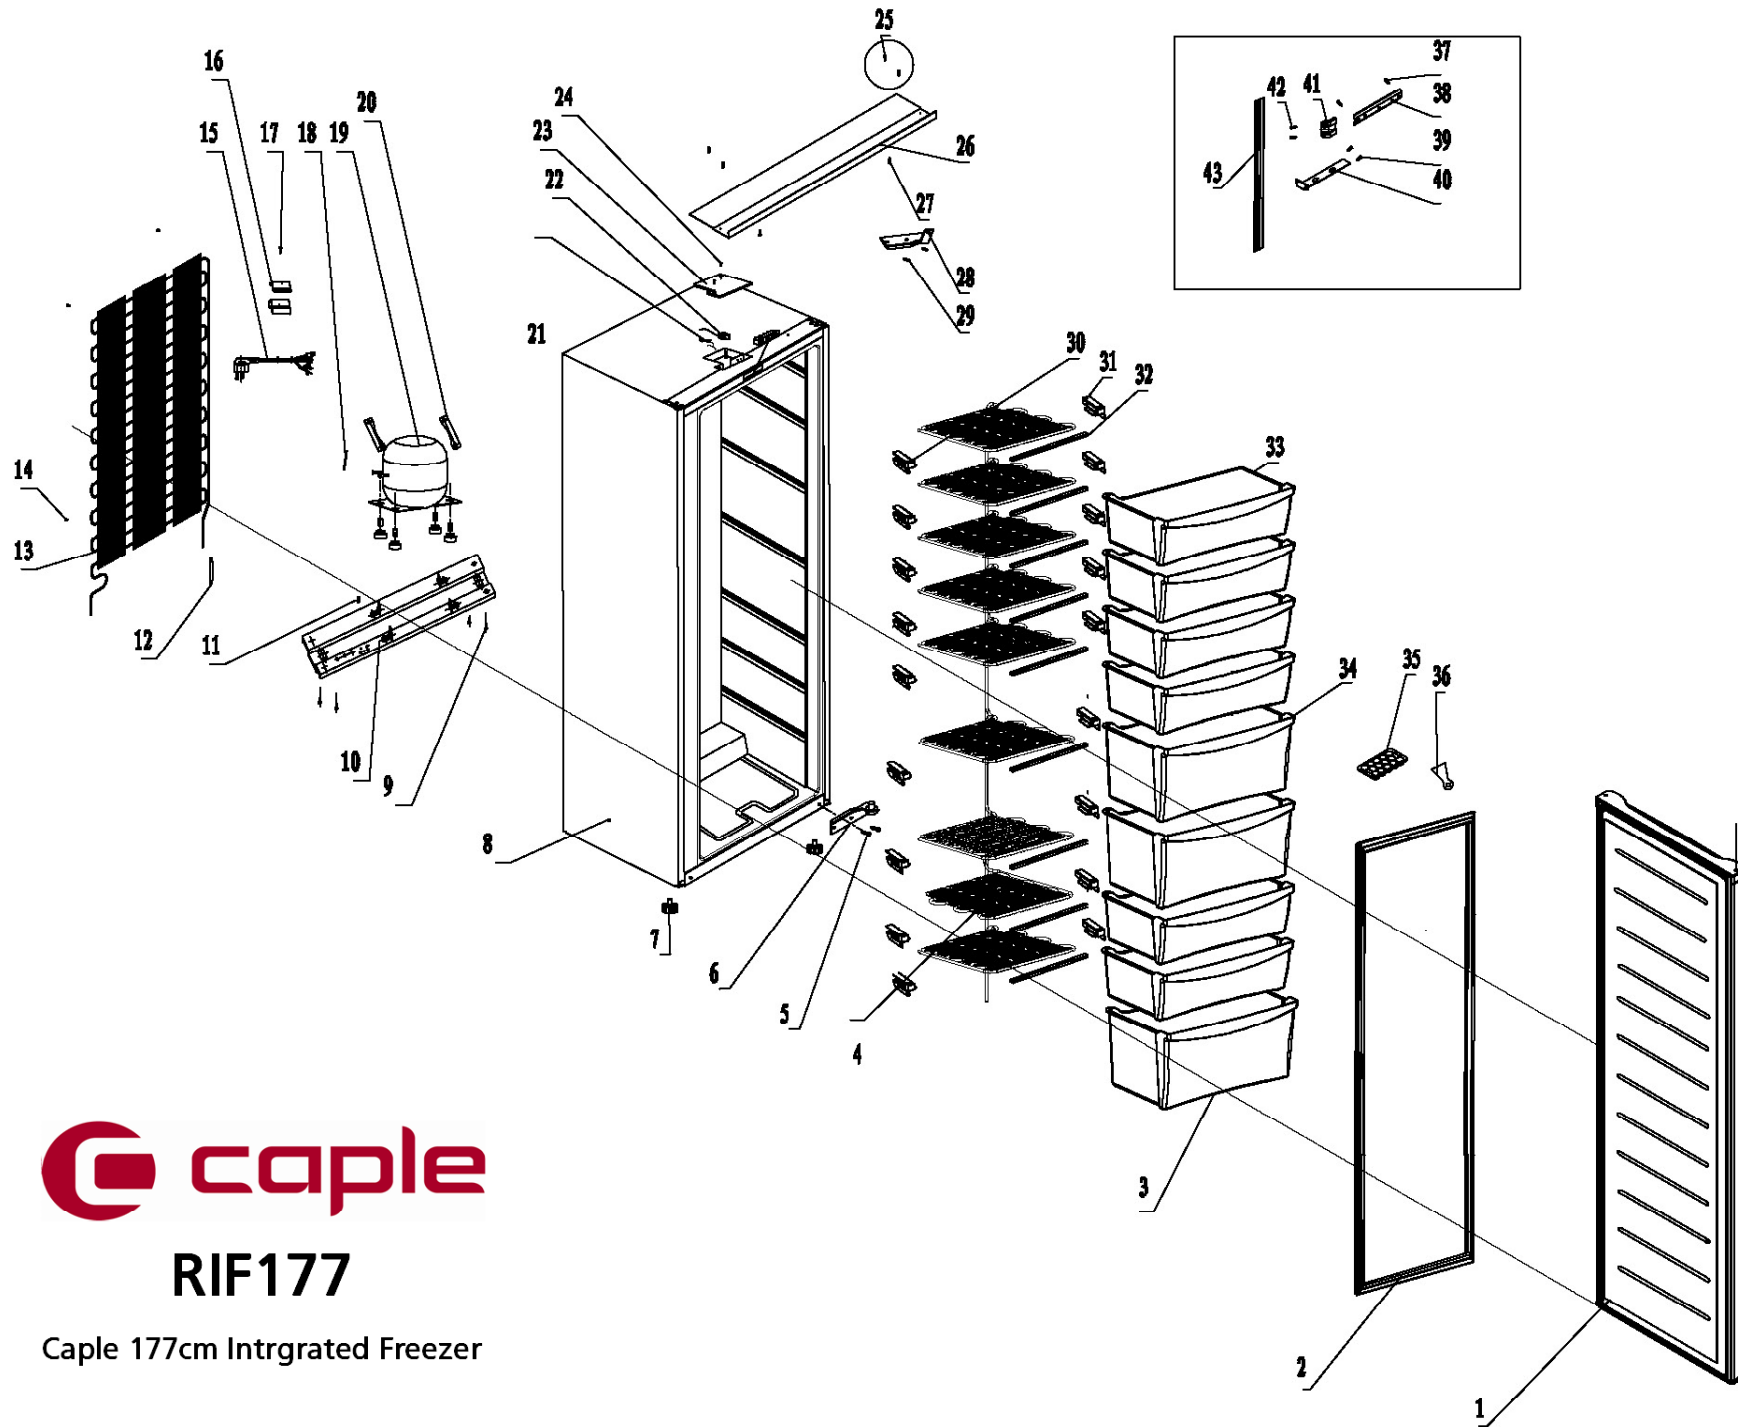

# RIF177

Caple 177cm Intrgrated Freezer

Technical information

**caple**

**RIF177**

Caple 177cm Intrgrated Freezer

## RIF177 - Caple 177cm Integrated Freezer

Item	Part Code	Description	Quantity
1	2.01.R0TQ02-115	Foamed Door	1
2	1.39.200102-111	Gasket	1
3	1.03.312042-041	Lower drawer	1
4	1.08.21TQ00-115	freezer evaporator	1
5	1.13.G50200-104	flange screw	4
6	1.11.03105TQ-01	Lower hinge	1
7	1.06.TQ2170-110	Adjustable foot	2
8	2.00.TQ020032-1	foamed cabinet	1
9	1.13.G50200-104	Flange screw	4
10	1.11.04110TQ-01	Compressor base	1
11	1.13.C40080-106	Grounding screw	1
12	1.46.0400TQ-001	Dryer	1
13	1.09.3651TQ-106	Condenser	1
14	1.12.B39160-AB7	self tapping screw	4
15	1.28.D3001-000	Power cable	1
16	1.06.TQ2780-041	Power cable fixer	1
17	1.13.Y40160-104	Y-style screw	2
18	1.46.0500TQ-002	Charging pipe	1
19	1.10.12065E-0XX	Compressor	1
20	1.11.30069TQ-02	Compressor support	2
21	1.36.DTQ200-100	Thermostat wire	1
22	1.32.2711D1-2TQ	Thermostat	1
23	1.06.TQ7370-100	Thermostat cover	1
24	1.12.B42025-AB4	Self Tapping Screw	2
25	1.13.G50200-104	Flange screw	4
26	1.11.17105TQ-02	Up hinge board	1
27	1.12.B42025-AB4	Self Tapping Screw	2
28	1.11.01105TQ-01	Up hinge	1
29	1.13.G50200-104	Flange screw	4
30	1.06.TQ1670-041	Left stopper	1
31	1.06.TQ1770-041	Right stopper	1
32	1.06.TQ3391-041	Freezer evaporator front frame	5
33	1.03.210042-041	Middle drawer	6
34	1.03.810042-115	High drawer	2
35	1.46.1400TQ-001	Ice tray	1
36	1.46.3802TQ-001	Defrost board	0
37	1.12.B39160-AB7	Self tapping screw	4
38	1.11.76105TQ-01	Connecting board	2
39	1.12.B39160-AB7	Self tapping screw	4
40	1.11.82105TQ-01	Connecting pin	2

## RIF177 - Caple 177cm Integrated Freezer

Item	Part Code	Description	Quantity
41	1.12.B39160-AB7	Self tapping screw	4
42	1.06.TQ9G80-105	Connecting block	2
43	1.06.TQ1190-105	Ornament	1.8

# RIF177

Caple 177cm Intrgrated Freezer