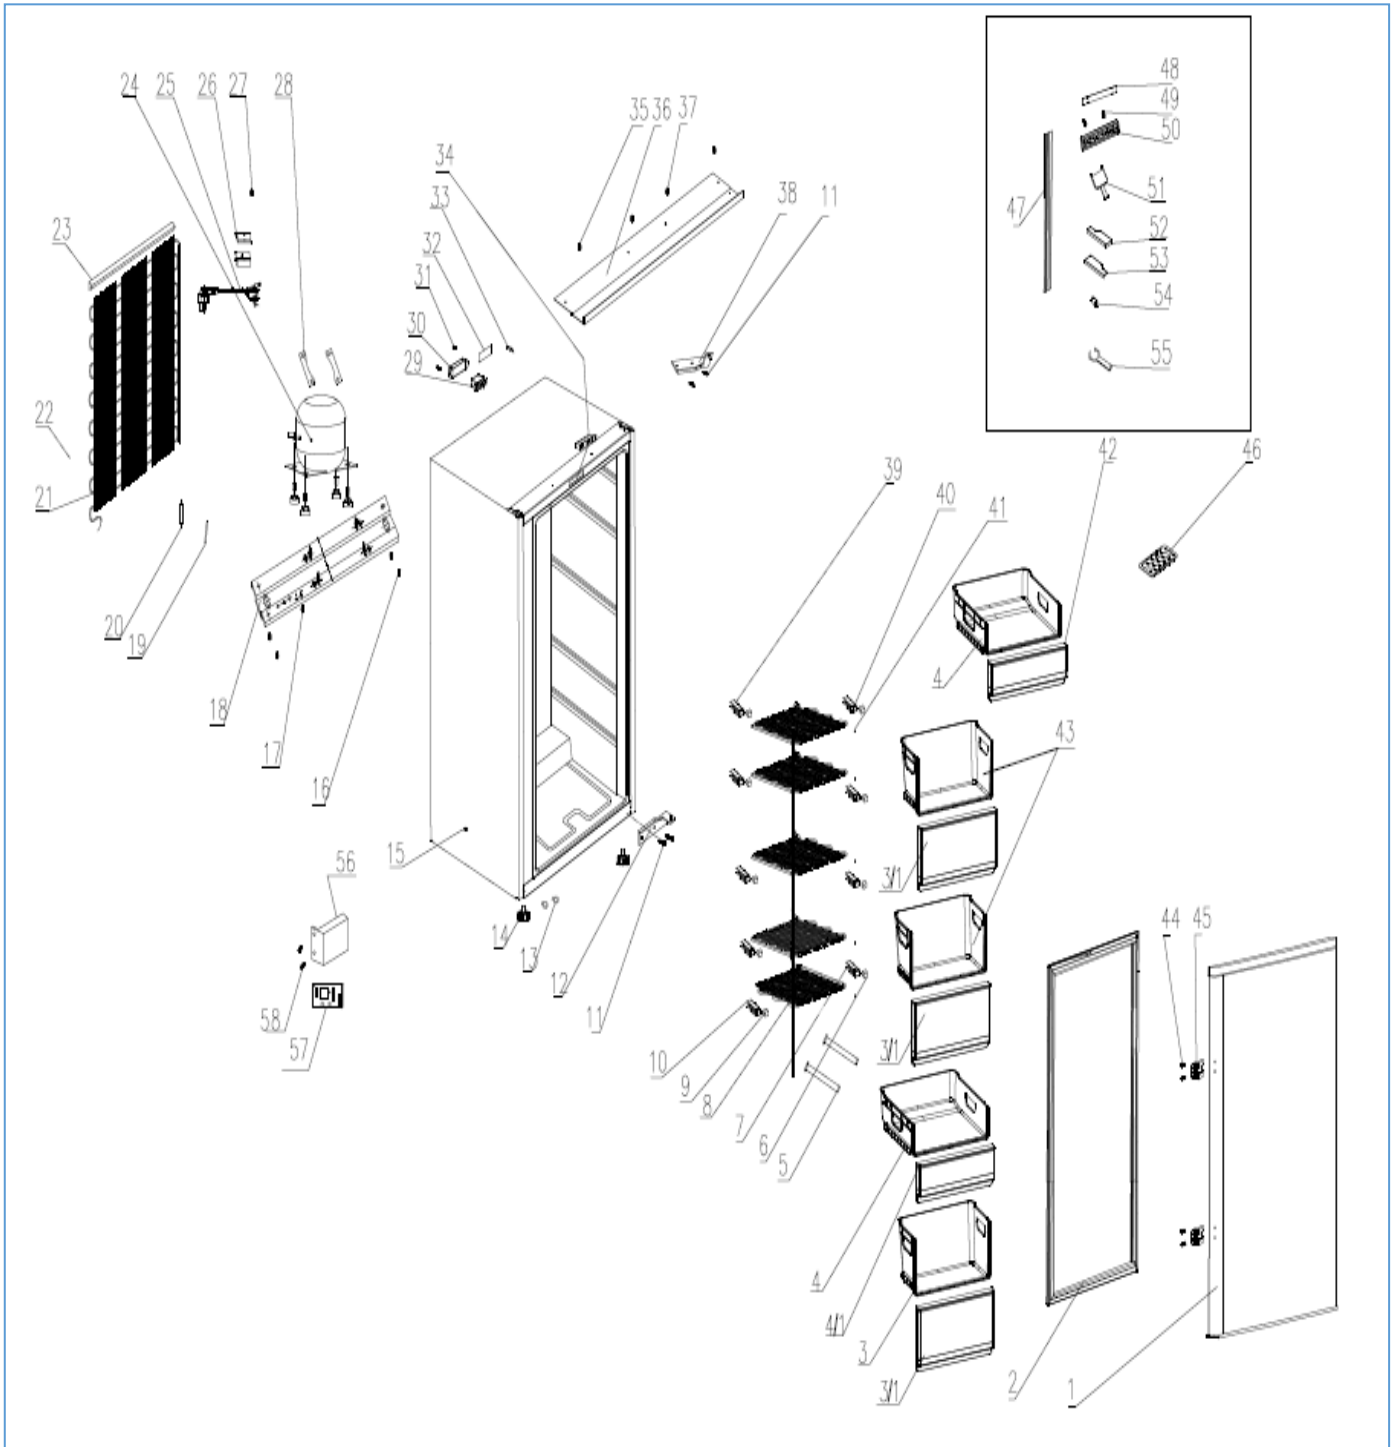

RIF125

Caple 122cm Integrated Freezer

Technical Manual

RIF125

Caple 122cm Integrated Freezer

RIF125

Caple 122cm Integrated Freezer

Item	Part Number	Description	Quantity
1	2.01.R1TQ02-117	Foamed door	1
2	2.25.100102-112	Door gasket	1
3	1.03.310042-303	Upper Freezer Drawer-Back	1
3/1	1.06.TQ9F72-303	Lower Freezer Drawer-Front	3
4	1.03.110042-303	Lower Freezer Drawer-Back	2
4/1	1.06.TQ9F70-303	Upper Freezer Drawer-Front	1
5	1.06.TQ3572-105	Evaporator sliding strip	8
6	1.06.TQ1770-105	Right stopper clip	5
7	1.06.TQ1772-106	Right stopper	4
8	2.23.21TQ00-117	Freezer evaporator	1
9	1.06.TQ1670-105	Left stopper clip	5
10	1.06.TQ1672-106	Left stopper	4
11	1.13.M50130-104	Flange screw	6
12	1.11.03156TQ-03	Lower hinge	1
13	1.06.TQ2620-142	Screw hole plug	4
14	1.06.TQ2170-110	Adjustable feet	2
15	2.00.TQ020036-5	Foamed cabinet	1
16	1.13.M50130-104	Flange screw	4
17	1.13.C40080-106	Grounding screw	1
18	1.11.04110TQ-03	Compressor base	1
19	2.20.B4TQ00-000	Charging pipe	1
20	1.46.0400TQ-013	Drier filter	1
21	2.20.D0TQ00-117	Outside condenser	1
22	1.12.B42250-AB4	Self tapping screw	4
23	1.06.TQ9591-117	Condenser protective bar	1
24	1.10.12150E-8XX	Compressor	1
	1.10.22150E-8XX	compressor starter	1
	1.10.32150E-8XX	compressor protector	1
25	1.28.BD1165-010	Power cord	1
26	1.06.TQ2780-041	Power cord fixer	1
27	1.13.Y40160-104	Y type screw	2
28	1.11.30069TQ-07	Compressor support fixer	2
29	1.32.2711D6-2TQ	Thermostat	1
30	1.06.TQ4620-115	Thermostat rotation shaft	1
31	1.12.B39160-AB7	Self Tapping Screw	2
32	1.06.TQ4621-115	Thermostat box	1
33	1.06.TQ9010-116	Thermostat connector	1
34	1.27.01D2XX-100	User Interface	1