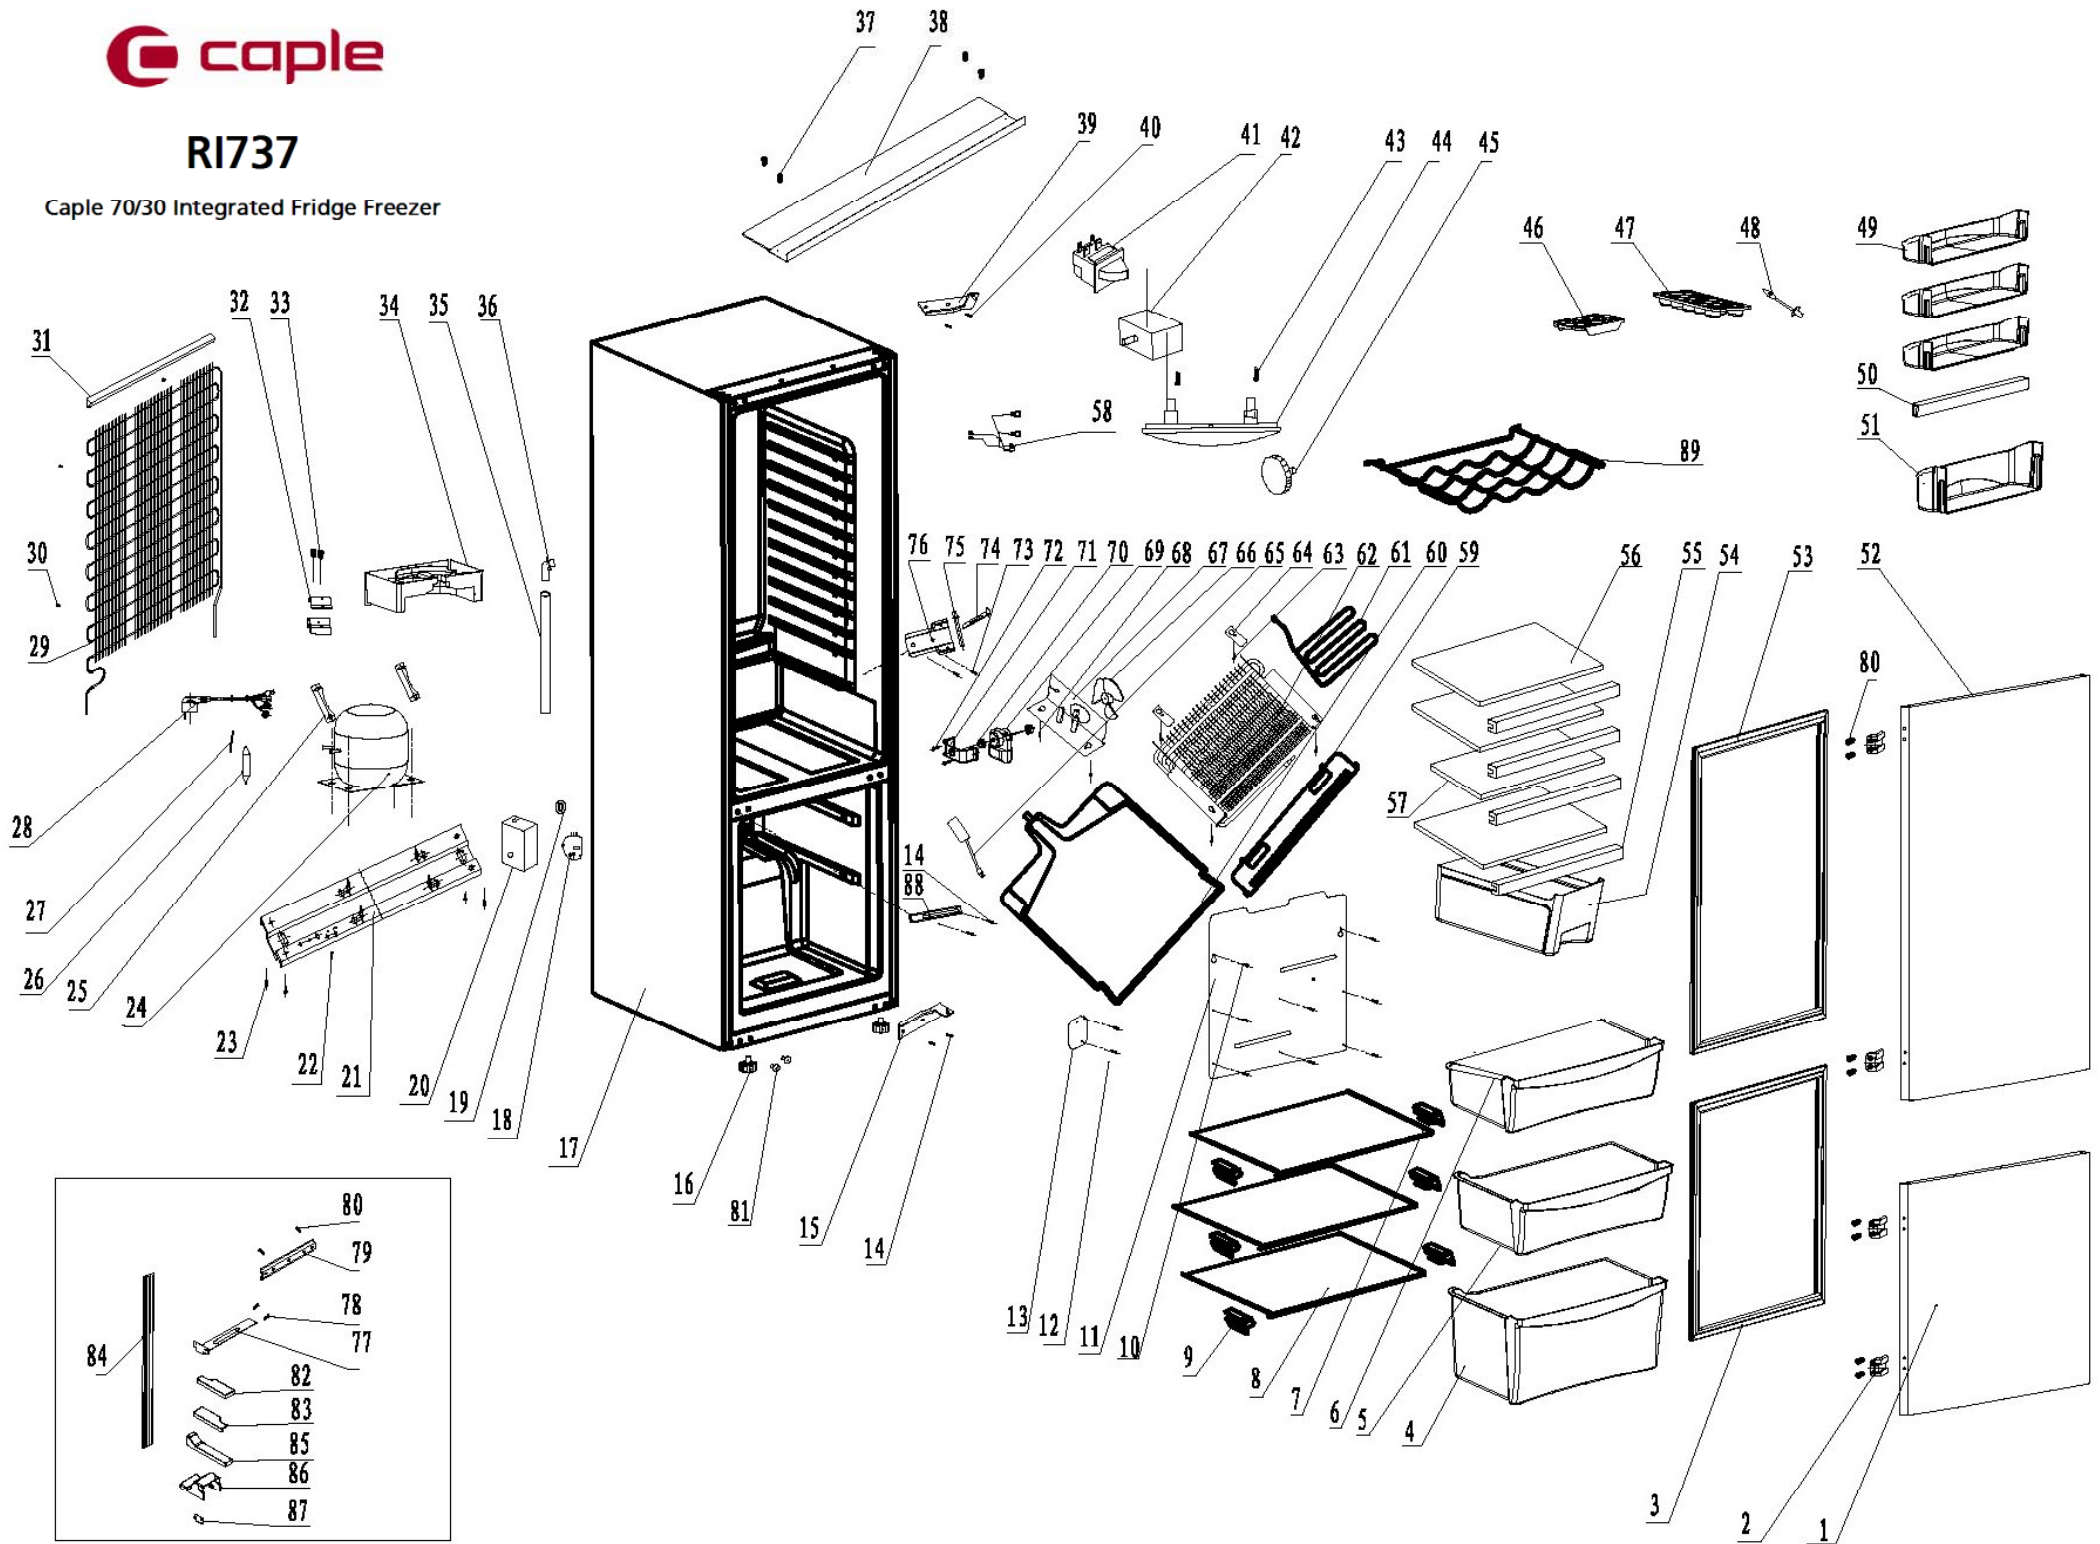

RI737

Caple 70/30 Integrated Fridge Freezer

Technical information

RI737

Caple 70/30 Integrated Fridge Freezer

RI737- Caple 70/30 Integrated Fridge Freezer

Item	Part Code	Description	Qty
1	2.01.F0TQ02-173	Freezer Door	1
2	1.06.TQ9G80-105	Bracket-Slider	4
3	1.39.200202-173	Freezer Gasket	1
4	1.03.312039-041	Lower Drawer	1
5	1.03.210139-041	Mid Drawer	1
6	1.03.110142-143	Upper Drawer	1
7	1.06.TQ1671-106	Right Stopper	2
8	2.24.2114302-01	Drawer Base	2
9	1.06.TQ1670-106	Left Stopper	2
10	1.12.B39160-AB7	Self Tapping Screw	5
11	2.24.1717302-01	Air Outlet Grill	1
12	1.12.B39160-AB7	Self Tapping Screw	2
13	2.24.1814302-01	Junction Box Cover	1
14	1.13.G50130-104	Flange Screw	4
15	1.11.03156TQ-03	Lower Hinge	1
16	1.06.TQ2170-110	Adjustable Feet	2
17	2.00.TQ020067-0	Foamed Cabinet	1
18	1.35.HDD01X-143	Defrost Timer	1
19	1.38.04PS027-01	Rubber Fix Pad	1
20	1.06.TQ7111-027	Junction Box	1
21	1.11.04110TQ-01	Compressor Base	1
22	1.13.C40080-106	Grounding Screw	2
23	1.13.G50130-104	Flange Screw	4
24	1.10.12138G-1XX	Compressor	1
25	1.11.30069TQ-02	Compressor support fixer	2
26	1.46.0400TQ-013	Drier-Filter	1
27	2.20.B2TQ00-000	Charging Pipe	1
28	1.28.BD2014-143	Power Wiring	1
29	1.09.3651TQ-173	Condenser	1
30	1.12.B42160-AB4	Self Tapping Screw	4
31	1.06.TQ9591-117	Condensor Protetive Cover	1
32	1.06.TQ2780-041	Power Wiring Fixer	1
33	1.13.Y40160-104	Y Style Screw	2
34	1.06.TQ4421-051	Water tray	1
35	1.06.TQ1371-173	Drain Pipe	1
36	1.06.TQ3171-173	Drain Pipe Connector	1
37	1.13.T05016-104	Flange Screw	4
38	2.24.0710602-02	Upper hinge board	1
39	1.11.01156TQ-03	Up Hinge	1
40	1.13.G50130-104	Flange Screw	2