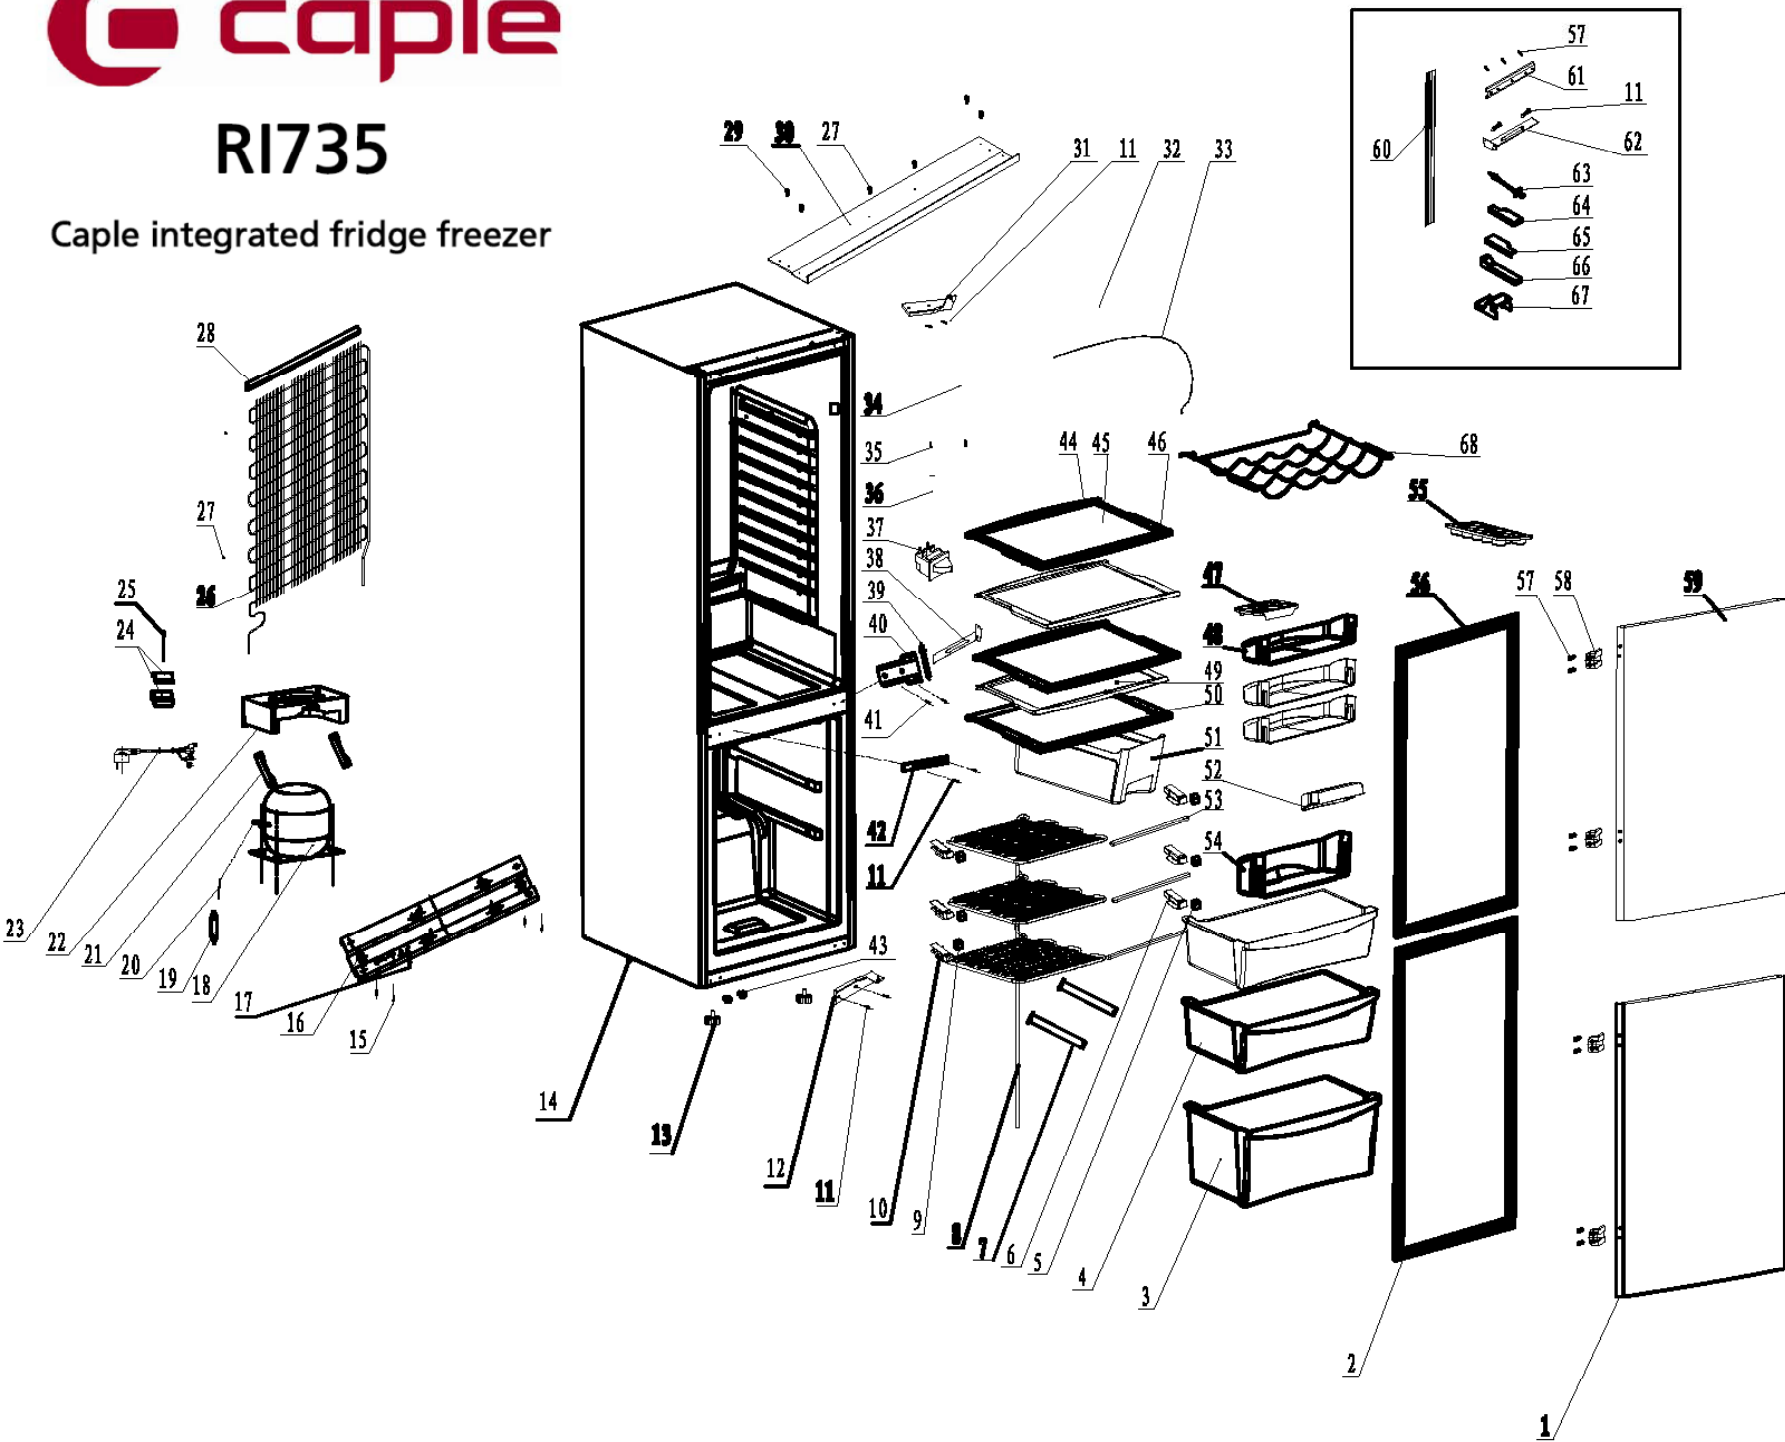

RI735

Caple integrated fridge freezer

Technical information

Product installation diagrams

Models:
Ri735
Ri736

RI735

Caple integrated fridge freezer

RI735 - Caple integrated fridge freezer

RI735 - Caple integrated fridge freezer

Item	Part Code	Description	Qty
38	1.11.82105TQ-06	Connecting pin	1
39	1.11.83156TQ-01	Middle hinge axis	1
40	1.11.02156TQ-01	Middle hinge	1
41	1.13.G50200-104	Flange screw	2
42	1.11.82156TQ-03	Connecting pin	1
43	1.06.TQ2620-142	Screw hole plug	4
44	1.06.TQ1911-106	shelf back liner	4
45	1.42.23TQ39-110	safy glass A	3
46	1.06.TQ1910-106	shelf front liner	4
47	1.06.TQ0472-041	Egg tray	1
48	1.06.TQ0674-015	door shelf A	3
49	1.42.21TQ39-110	safy glass B	1
50	1.42.23TQ39-110	safy glass A	1
51	1.06.TQ2371-105	Crisper	2
52	1.06.TQ2270-105	Small door balcony	1
53	1.06.TQ3392-041	freezer evaporator block bar	3
54	1.06.TQ0873-015	Door balcony B	1
55	1.46.1400TQ-001	Ice tray	1
56	1.39.201102-105	Fridge door gasket	1
57	1.12.B39160-AB5	self tapping screw	26
58	1.06.TQ9G80-105	Connecting block	4
59	2.01.R0TQ02-105	Fridge foamed door	1
60	1.06.TQ1191-105	Ornament	1
61	1.11.76105TQ-03	Connectinig plate	4
62	1.11.82105TQ-05	Connecting pin	1
63	1.06.TQ7521-037	Defrost hole plug	1
64	1.06.TQ3270-156	Upper hinge cover	1
65	1.06.TQ3271-156	Lower hinge cover	1
66	1.06.TQ3273-105	Connecting pin cover	1
67	1.06.TQ3272-105	Middle hinge cover	1