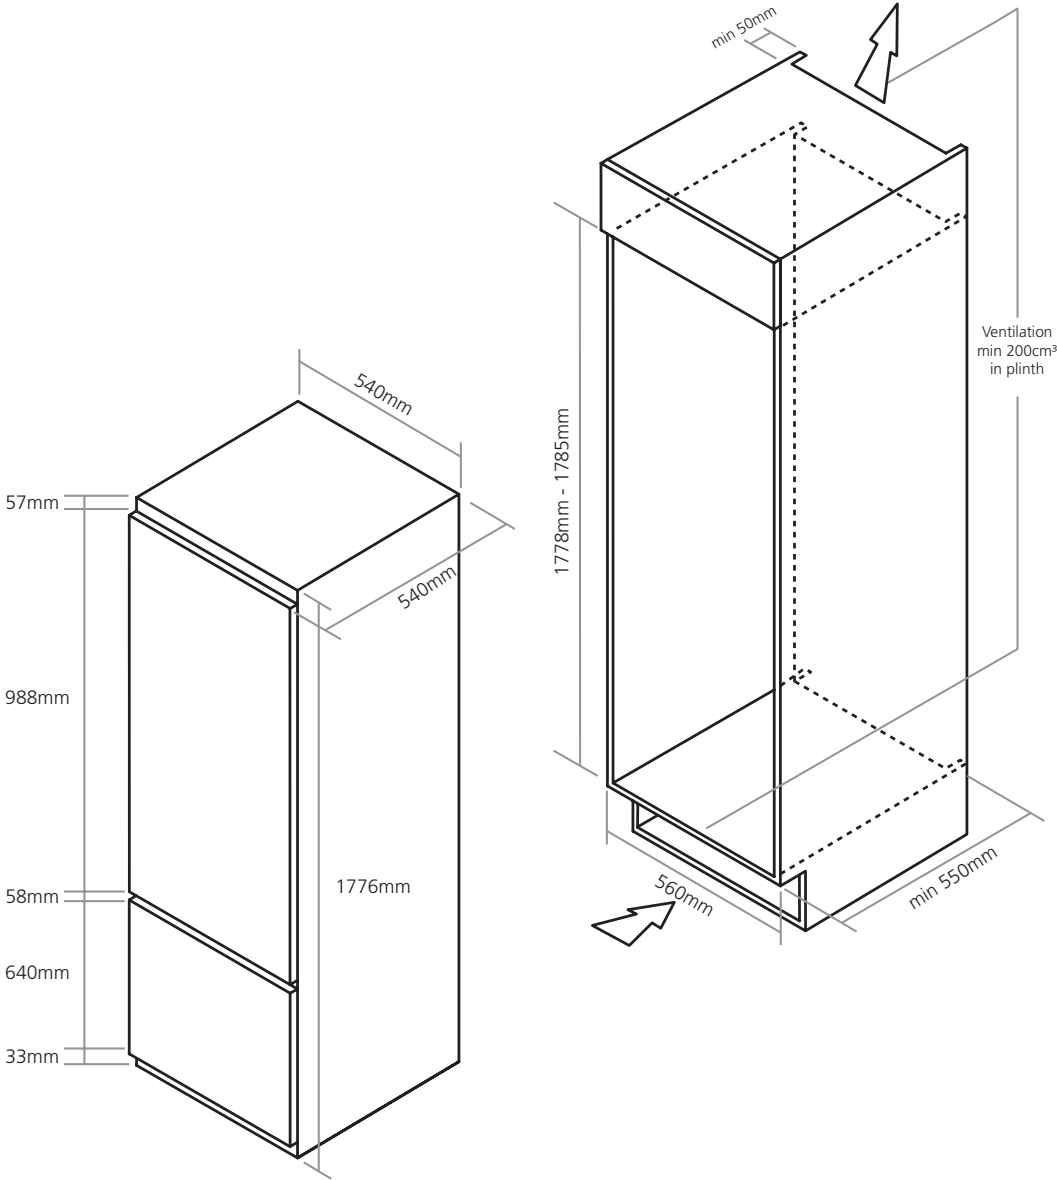

RI735

Caple integrated fridge freezer

Technical information

Product installation diagrams

Models:
Ri735
Ri736

RI735

Caple integrated fridge freezer

RI735 - Caple integrated fridge freezer

RI735 - Caple integrated fridge freezer

Item	Part Code	Description	Qty
38	1.11.82105TQ-06	Connecting pin	1
39	1.11.83156TQ-01	Middle hinge axis	1
40	1.11.02156TQ-01	Middle hinge	1
41	1.13.G50200-104	Flange screw	2
42	1.11.82156TQ-03	Connecting pin	1
43	1.06.TQ2620-142	Screw hole plug	4
44	1.06.TQ1911-106	shelf back liner	4
45	1.42.23TQ39-110	safy glass A	3
46	1.06.TQ1910-106	shelf front liner	4
47	1.06.TQ0472-041	Egg tray	1
48	1.06.TQ0674-015	door shelf A	3
49	1.42.21TQ39-110	safy glass B	1
50	1.42.23TQ39-110	safy glass A	1
51	1.06.TQ2371-105	Crisper	2
52	1.06.TQ2270-105	Small door balcony	1
53	1.06.TQ3392-041	freezer evaporator block bar	3
54	1.06.TQ0873-015	Door balcony B	1
55	1.46.1400TQ-001	Ice tray	1
56	1.39.201102-105	Fridge door gasket	1
57	1.12.B39160-AB5	self tapping screw	26
58	1.06.TQ9G80-105	Connecting block	4
59	2.01.R0TQ02-105	Fridge foamed door	1
60	1.06.TQ1191-105	Ornament	1
61	1.11.76105TQ-03	Connectinig plate	4
62	1.11.82105TQ-05	Connecting pin	1
63	1.06.TQ7521-037	Defrost hole plug	1
64	1.06.TQ3270-156	Upper hinge cover	1
65	1.06.TQ3271-156	Lower hinge cover	1
66	1.06.TQ3273-105	Connecting pin cover	1
67	1.06.TQ3272-105	Middle hinge cover	1