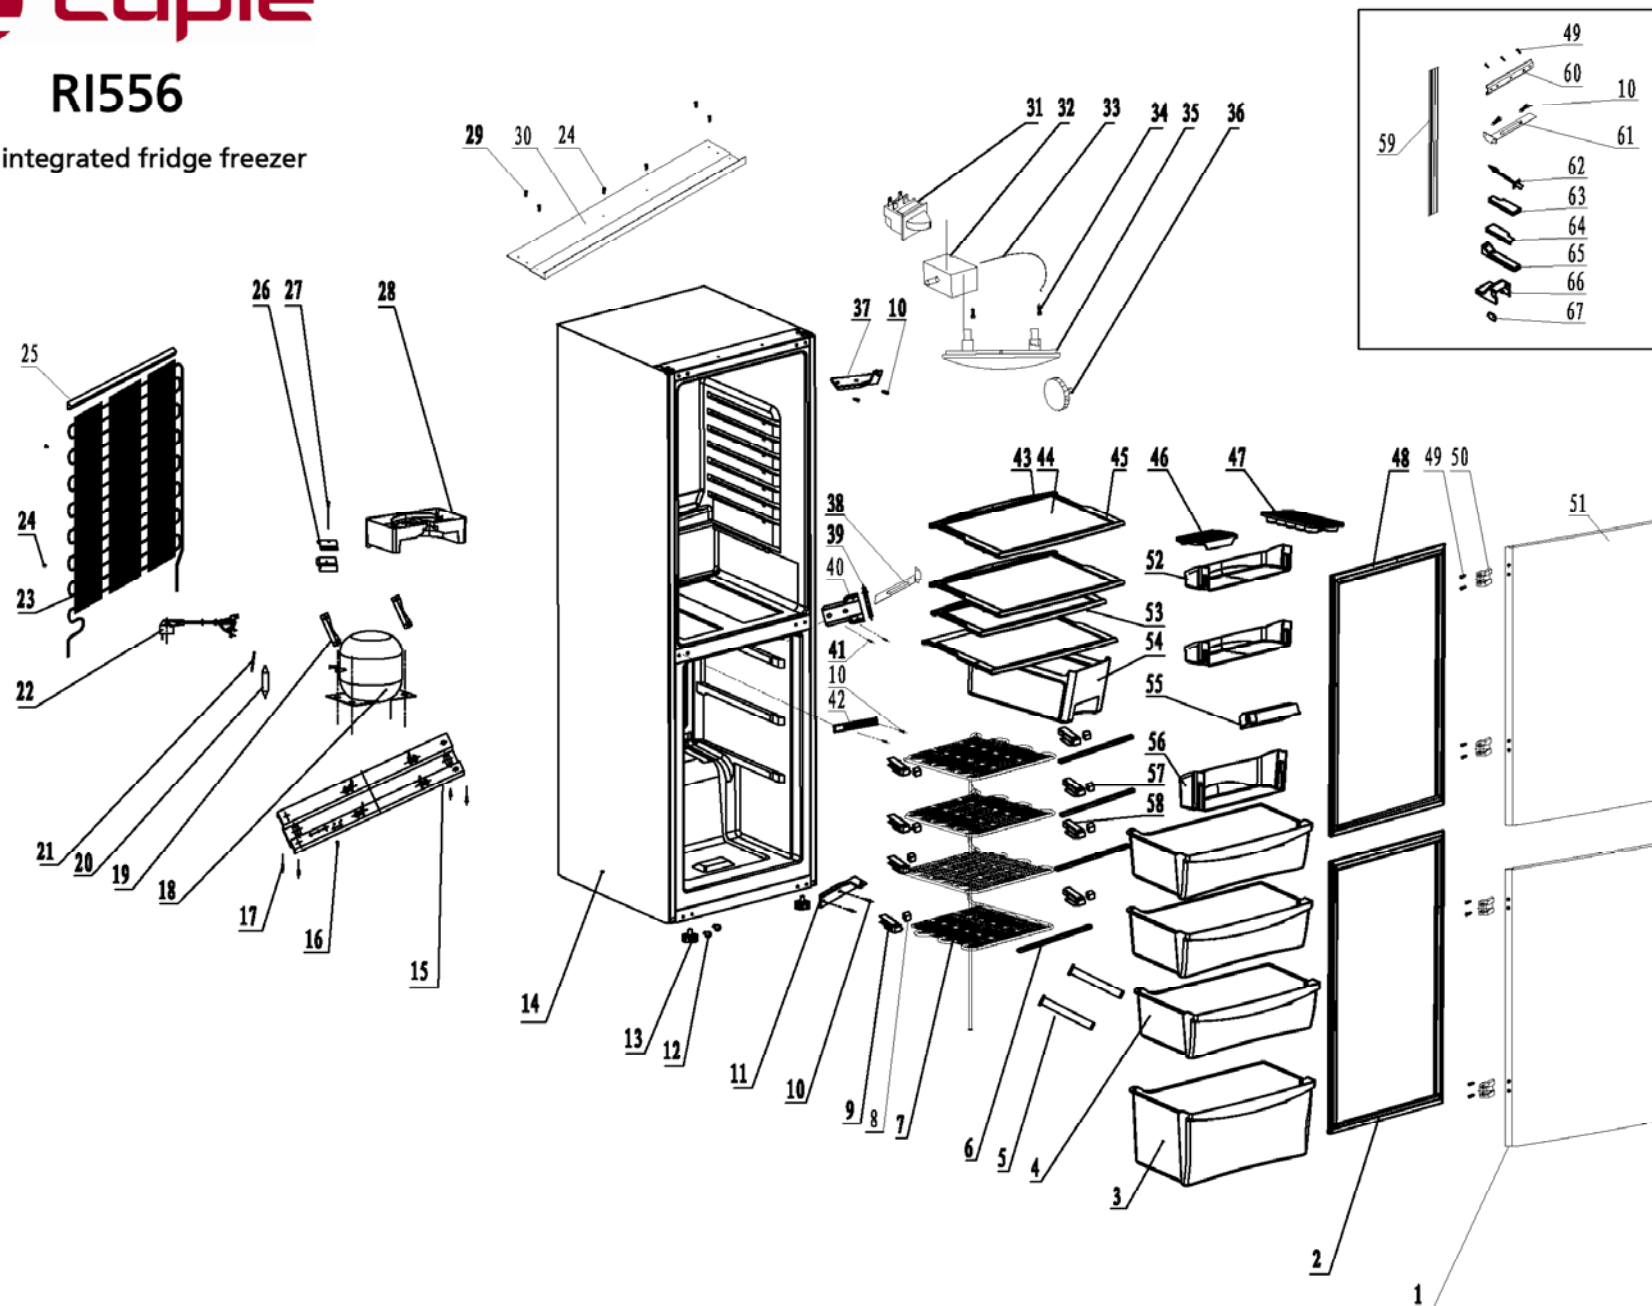

RI556

Caple integrated fridge freezer

Technical information

RI556

Caple integrated fridge freezer

RI556 - Caple integrated fridge freezer

Item	Part Code	Description	Qty
1	2.01.F0TQ02-106	freezer door	1
2	1.39.201102-110	fridge door gasket	1
3	1.03.312242-041	lower drawer	1
4	1.03.210242-041	middle drawer	3
5	1.06.TQ3571-105	drawer slider	6
6	1.06.TQ3391-041	freezer evaporator block bar	4
7	1.08.21TQ00-106	freezer evaporator	1
8	1.06.TQ1670-105	left blocker-A	4
9	1.06.TQ1672-106	left blocker-B	4
10	1.13.G50160-10A	flange screw	8
11	2.24.0215602-01	lower hinge	1
12	1.06.TQ2620-142	scre hole cover	4
13	1.13.D10020-104	Adjustable foot	2
14	2.00.TQ020027-1	foamed cabinet	1
15	1.11.04110TQ-01	compressor base	1
16	1.13.C40080-106	Flange Screw	3
17	1.13.G50130-104	Flange Screw	4
18	1.10.12070E-0XX	compressor	1
19	1.11.30069TQ-02	compressor support	2
20	1.46.0400TQ-001	Drier Filter	1
21	1.46.0500TQ-003	charging pipe	1
22	1.28.DD2001-034	main cord	1
23	1.09.3651TQ-106	condenser	1
24	1.12.B42160-AB4	self tapping screw	6
25	1.06.TQ9591-117	condensor strip	1
26	1.06.TQ2780-041	power wiring fixer	1
27	1.13.Y40160-104	Y style screw	2
28	1.06.TQ4421-051	water disposal pan	1
29	1.13.T05016-104	flange screw	4
30	1.11.17105TQ-02	up hinge board	1
31	1.29.11A201-000	door switch	1
32	1.32.2324D0-2TQ	thermostat	1
33	1.36.DTQ201-105	thermostat wiring	1
34	1.12.B40250-AB7	self tapping screw	2
35	1.30.5G3103-085	lighting	1
36	1.06.TQ0310-085	thermostat knob	1
37	2.24.0115602-01	up hinge	2
38	2.24.0810502-02	Connecting pin1	1
39	1.11.83156TQ-01	middle hinge anxis	1
40	1.11.02156TQ-01	middle hinge	1
41	1.13.G50200-104	Flange Screw	2