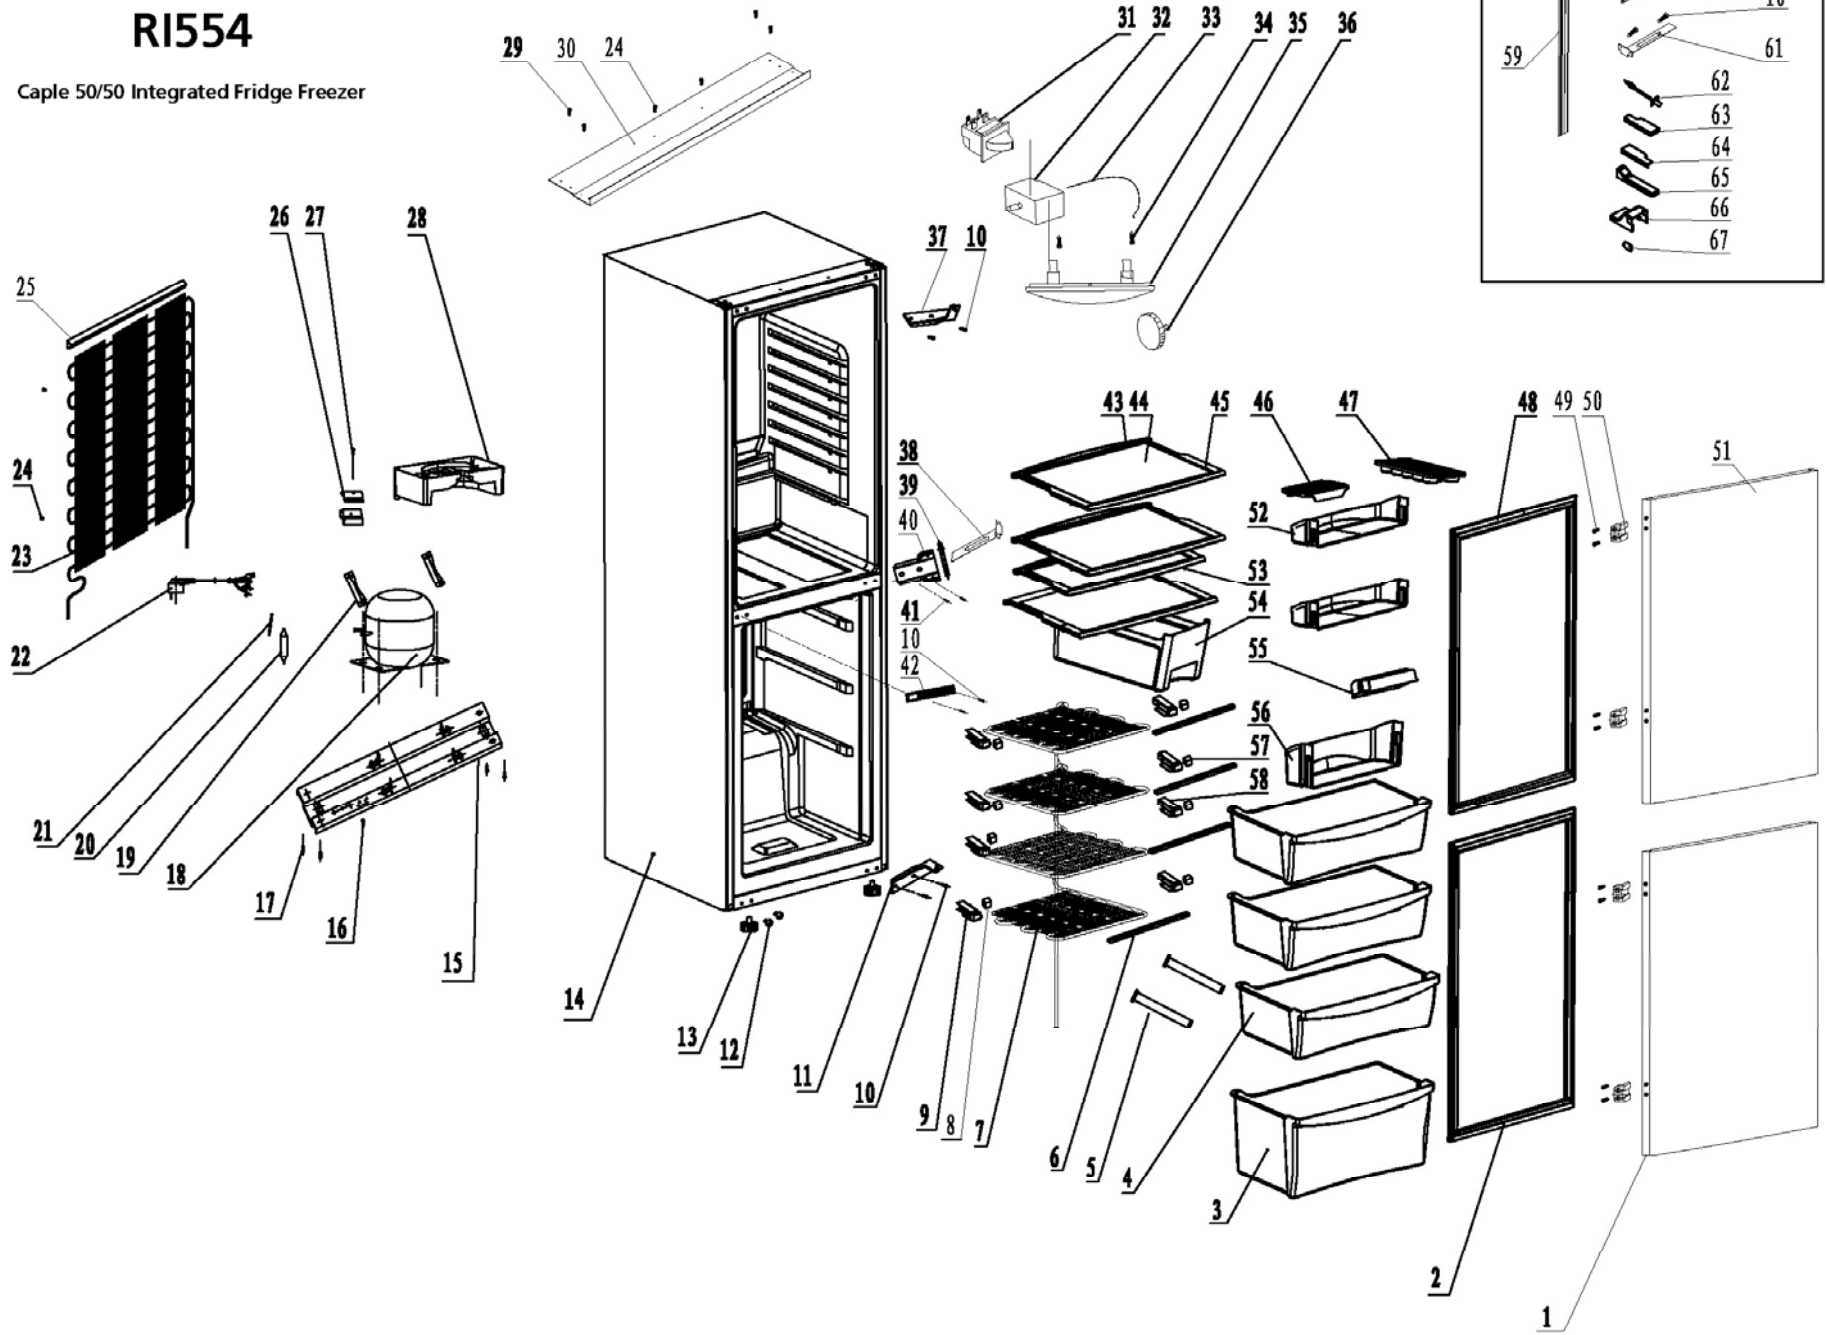

RI554

Caple 50/50 Integrated Fridge Freezer

Technical information

RI554

Caple 50/50 Integrated Fridge Freezer

RI554 - Caple 50/50 Integrated Fridge Freezer

Item	Part Code	Description	Quantity
1	2.01.F0TQ02-105	freezer door	1
2	1.39.201102-110	fridge door gasket	1
3	1.03.312242-041	lower drawer	1
4	1.03.210242-041	middle drawer	3
5	1.06.TQ3571-105	drawer slider	6
6	1.06.TQ3391-041	freezer evaporator block bar	4
7	1.08.21TQ00-106	freezer evaporator	1
8	1.06.TQ1670-105	left blocker-A	4
9	1.06.TQ1672-106	left blocker-B	4
10	1.13.G50160-10A	flange screw	8
11	2.24.0215602-01	lower hinge	1
12	1.06.TQ2620-142	scre hole cover	4
13	1.13.D10020-104	Adjustable foot	2
14	2.00.TQ020027-1	foamed cabinet	1
15	1.11.04110TQ-01	compressor base	1
16	1.13.C40080-106	Flange Screw	3
17	1.13.G50130-104	Flange Screw	4
18	1.10.12070E-0XX	compressor	1
19	1.11.30069TQ-02	compressor support	2
20	1.46.0400TQ-001	Drier Filter	1
21	1.46.0500TQ-003	charging pipe	1
22	1.28.DD2001-034	main cord	1
23	1.09.3651TQ-106	condenser	1
24	1.12.B42160-AB4	self tapping screw	6
25	1.06.TQ9591-117	condensor strip	1
26	1.06.TQ2780-041	power wiring fixer	1
27	1.13.Y40160-104	Y style screw	2
28	1.06.TQ4421-051	water disposal pan	1
29	1.13.T05016-104	flange screw	4
30	1.11.17105TQ-02	up hinge board	1
31	1.29.11A201-000	door switch	1
32	1.32.2324D0-2TQ	thermostat	1
33	1.36.DTQ201-105	thermostat wiring	1
34	1.12.B40250-AB7	self tapping screw	2
35	1.30.5G3103-085	lighting	1
36	1.06.TQ0310-085	thermostat knob	1
37	2.24.0115602-01	up hinge	2
38	2.24.0810502-02	Connecting pin1	1
39	1.11.83156TQ-01	middle hinge axis	1
40	1.11.02156TQ-01	middle hinge	1