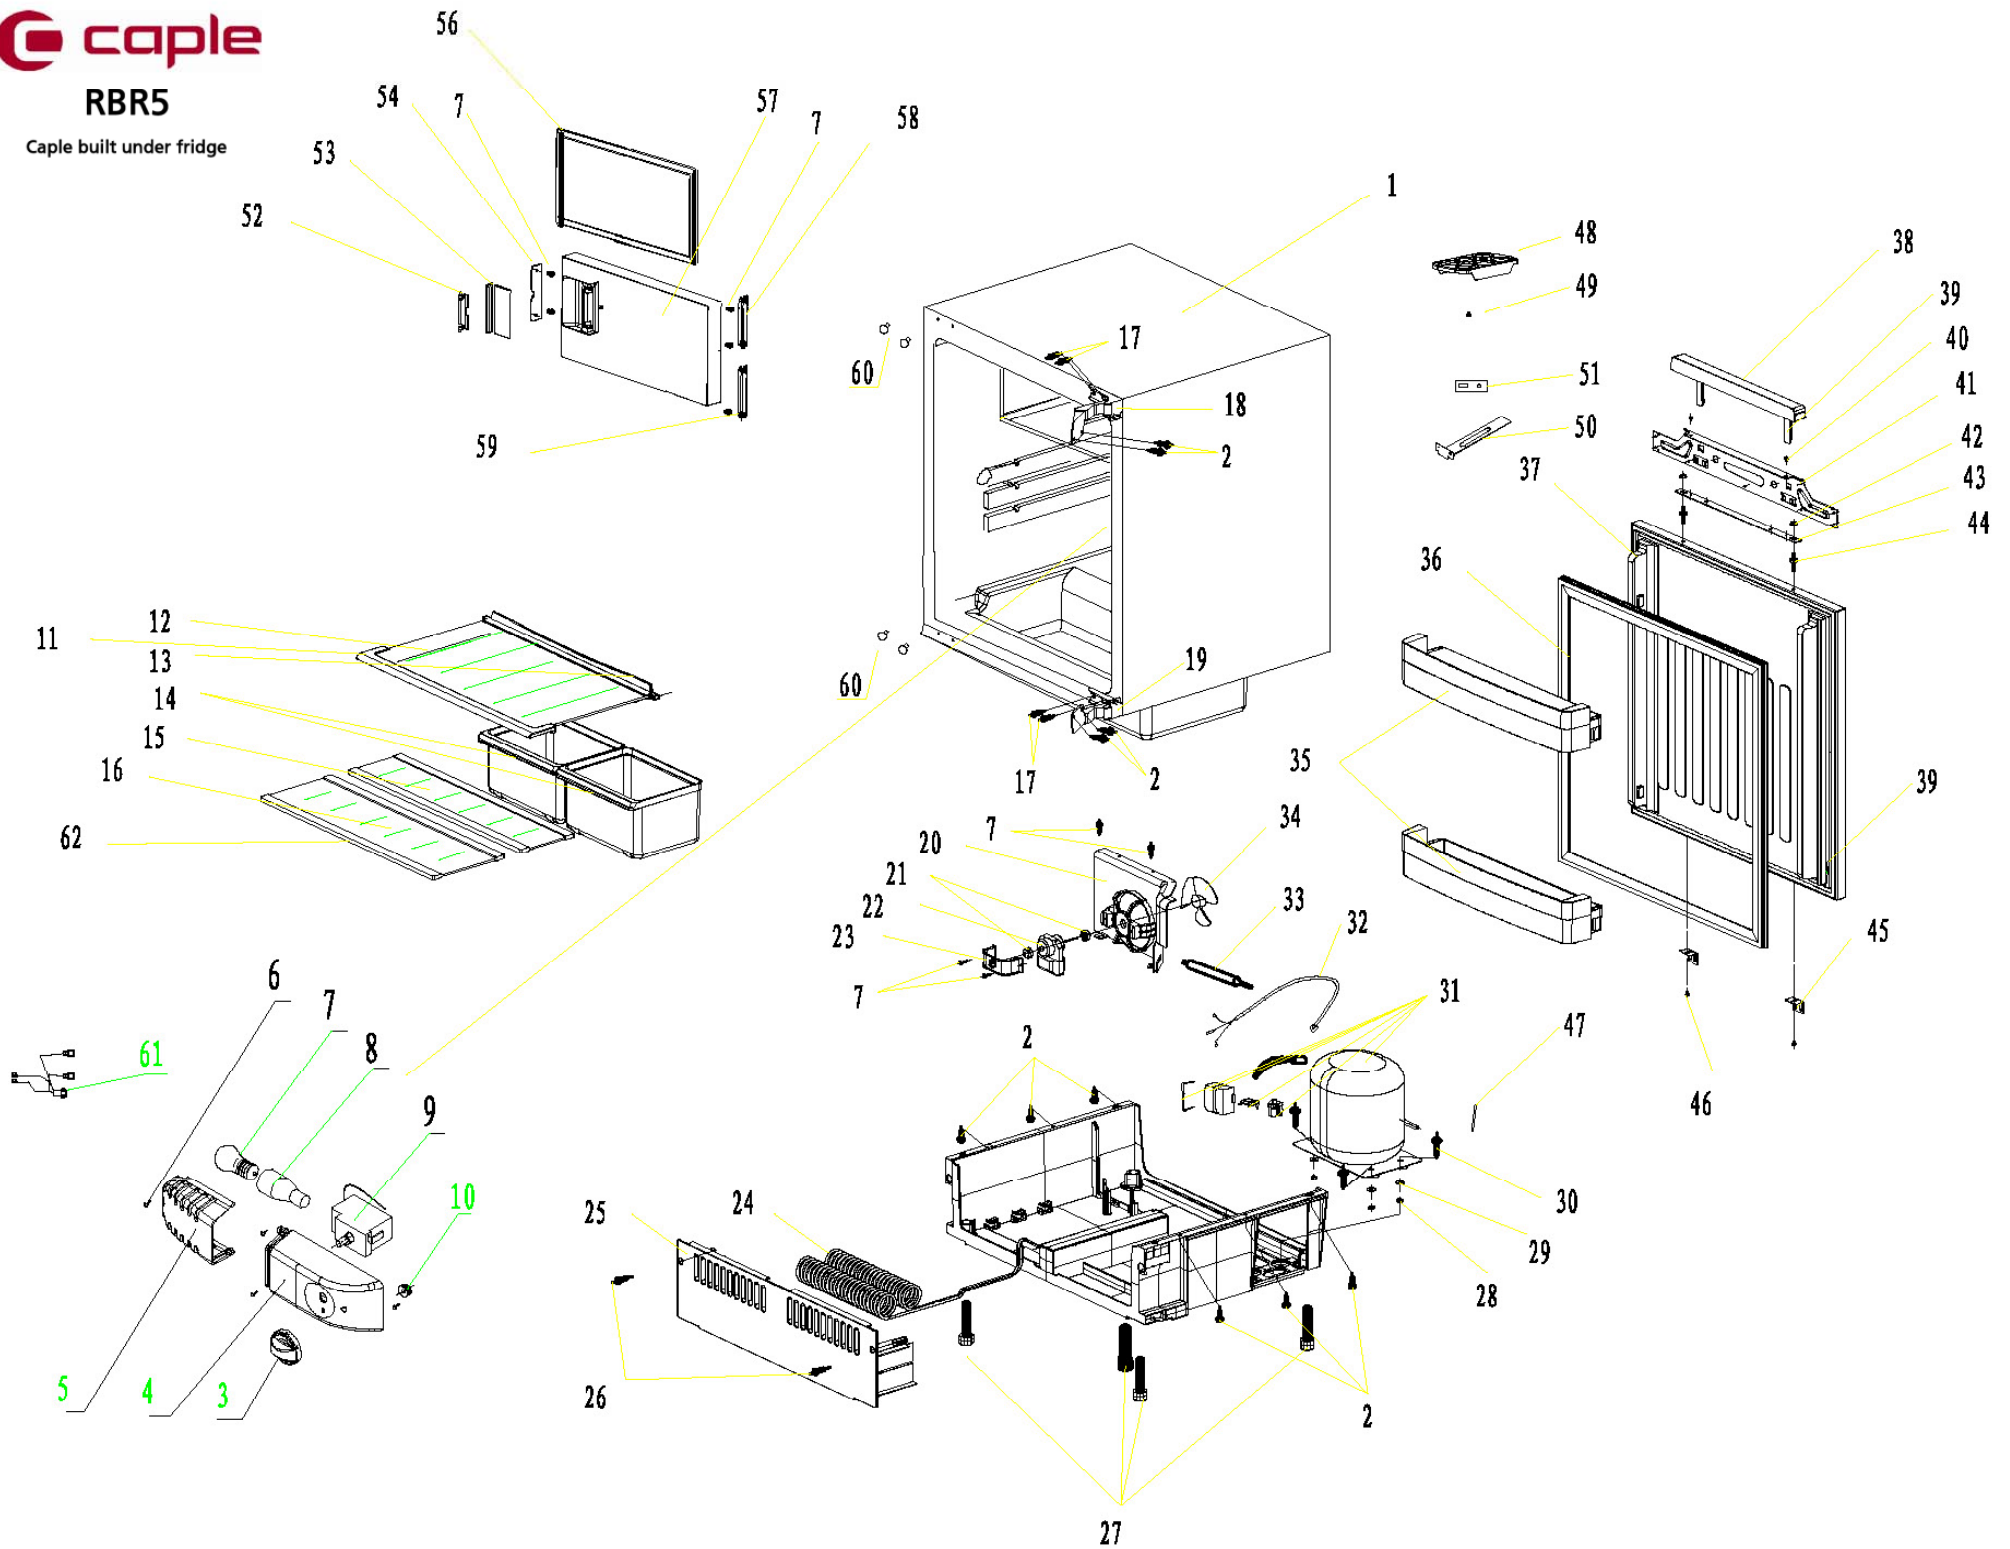

# RBR5

Caple built under fridge

Technical information

## RBR5 - Caple Built under Fridge

Item	Part Code	Description	Qty
1	2.00.TQ020029-0	Foamed Cabinet	1
2	1.36.DTQ201-100	Thermostat wire	1
3	1.12.B39160-AB7	Self Tapping Screw	6
4	1.06.TQ7370-100	Thermostat box lid	1
5	1.32.2711D6-2TQ	Thermostat	1
6	1.27.01D2XX-100	Display panel	1
7	1.13.T05013-104	Flange Screw	4
8	1.12.F50150-AB4	Countersunk screw	4
9A	1.11.01101TQ-01	Top hinge (Prior to B15/16/17BU600cap1502XXX)	1
9B	1.11.01101TQ-02	Top hinge (From B15/16/17BU600cap1502XXX)	1
10A	1.11.03101TQ-01	Bottom hinge (Prior to B15/16/17BU600cap1502XXX)	1
10B	1.11.03101TQ-02	Bottom hinge (from B15/16/17BU600cap1502XXX)	1
11	1.42.A0TQ02-100	Wire drawers	3
12	1.06.TQ9F71-100	Wire drawer front panel	3
13	1.06.TQ9J70-101	Fan cover	1
14	1.38.04PF027-01	Fan motor rubber fixing pad	2
15	1.33.DTQ431-100	Fan motor	1
16	1.11.61TQ027-01	Wind rack	1
17	2.20.A0TQ00-101	Condenser	1
18	1.06.TQ9K71-101	Plenth	1
19	1.12.B48250-AB4	Self Tapping Screw	2
20	1.06.TQ2121-101	Adjustable feet	4
21	1.14.Z06000-006	Nut	4
22	1.14.A06000-00F	Washer	4
23	1.13.G60280-104	Flange Screw	4
24	1.10.12133G-OXX	Compressor	1
25	1.28.BD2124-101	Power Cord	1
26	1.46.0400TQ-013	Dry filter	1
27	1.06.TQ7511-027	Wind leaf	1
28	1.39.201102-101	Door seal	1
29	2.01.R0TQ02-100	Foamed Door	1
30	1.06.TQ9L70-101	Decorates Cover A	1
31	1.06.TQ9L71-101	Decorates Cover B	2
32	1.12.A05080-BF5	Flange Screw	2
33	2.24.0915802-03	Junction panel	1
34	1.14.E06000-00F	Nut	2
35	2.24.0915802-02	Adjustment board	1
36	1.13.Z60035-105	Adjuster bolt	2
37	1.11.75101TQ-01	Fixed block	2
38	1.13.G60080-104	Flange Screw	2
39	2.20.B2TQ00-000	Charging pipe	1
40	1.46.1402TQ-002	Ice tray	1
41	1.12.F39120-BT4	Self Tapping Screw	18
42	1.11.82105TQ-05	Connecting pin	1