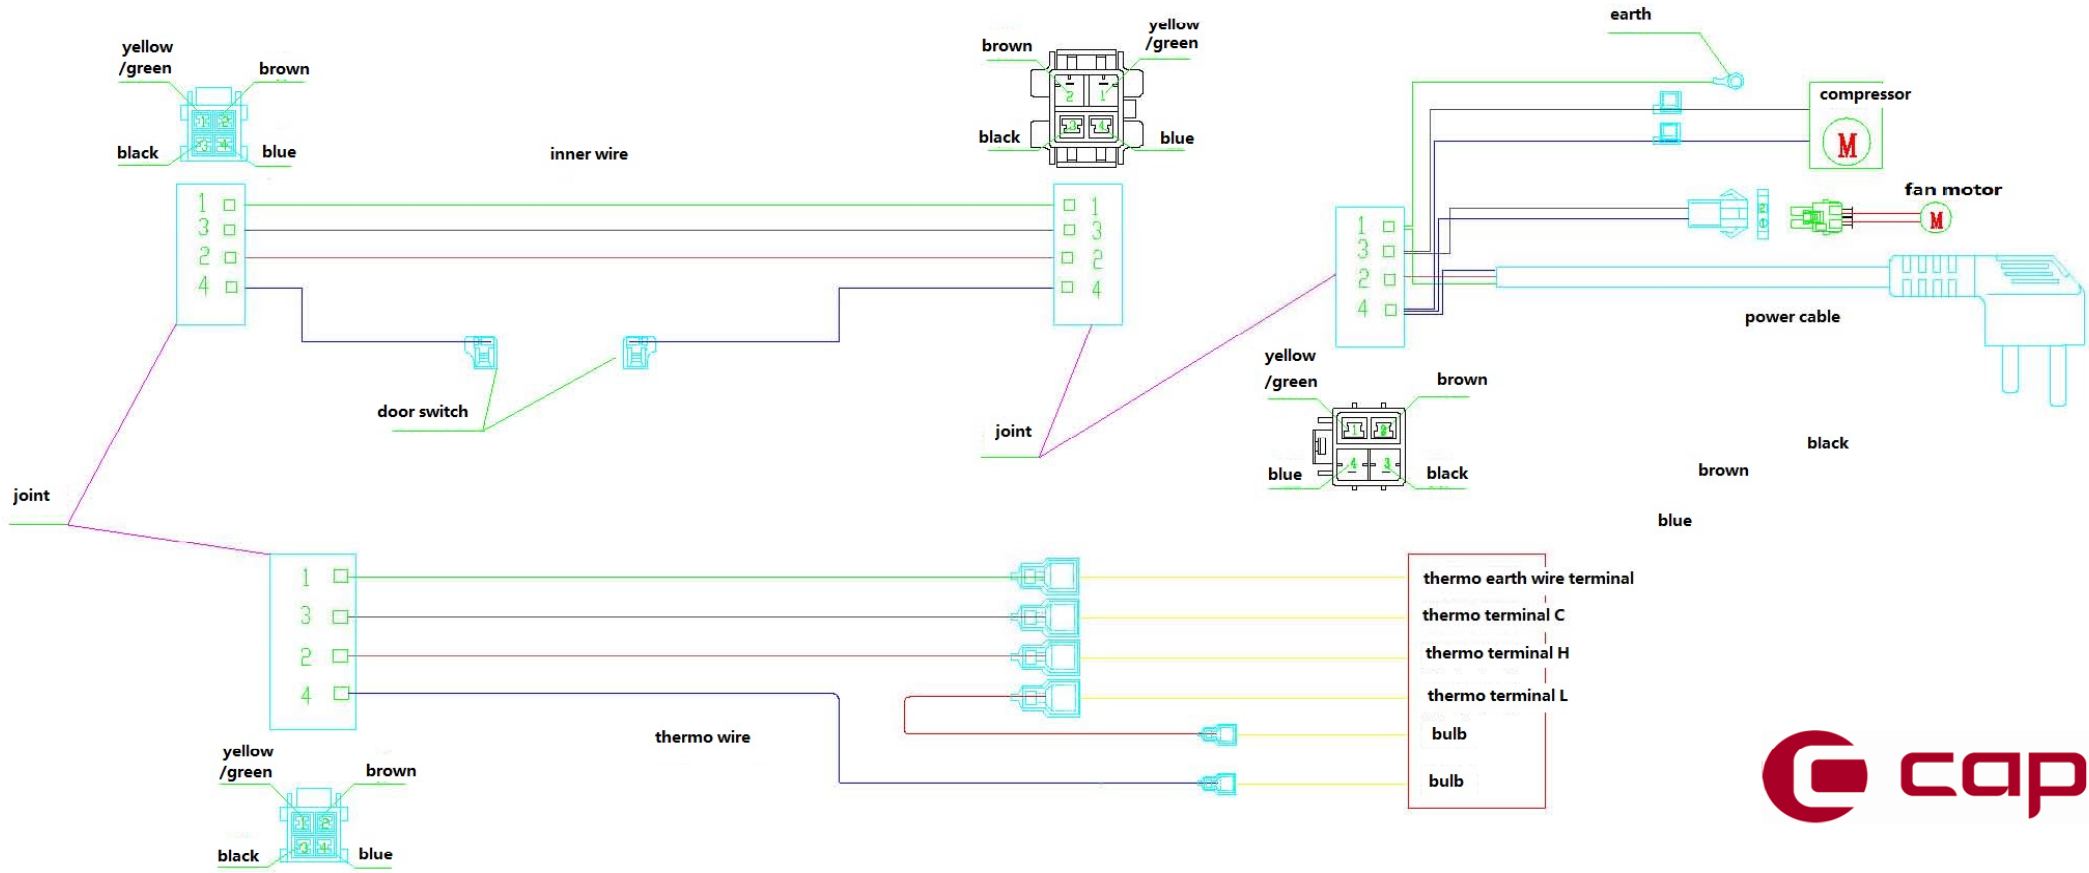

# RBL3

Caple built under larder

## RBL3 - Caple Built Under Larder

Item	Part Code	Description	Qty
42	1.14.E06000-00F	nut with washer	2
43	1.11.51101TQ-02	Adjustment board	1
44	1.13.Z60035-105	Adjustable bolt	2
45	1.11.75101TQ-01	Fixing bracket	2
46	1.13.G60080-104	Flange Screw	2
47	2.20.B1TQ00-000	charging pipe	1
48	1.06.TQ0472-041	egg shelf	1
49	1.13.A40160-104	Self Tapping Screw	18
50	1.11.82105TQ-05	Connecting pin	1
51	1.11.76101TQ-01	Connecting bracket	1
52	1.06.TQ2620-142	Screw hole plug	8
53	1.06.TQ4771-113	Lamp shade	1
54	1.06.TQ4611-113	Thermostat box	1
55	1.06.TQ5570-113	Fixed stand	1
56	1.06.TQ0310-113	Thermostat knob	1