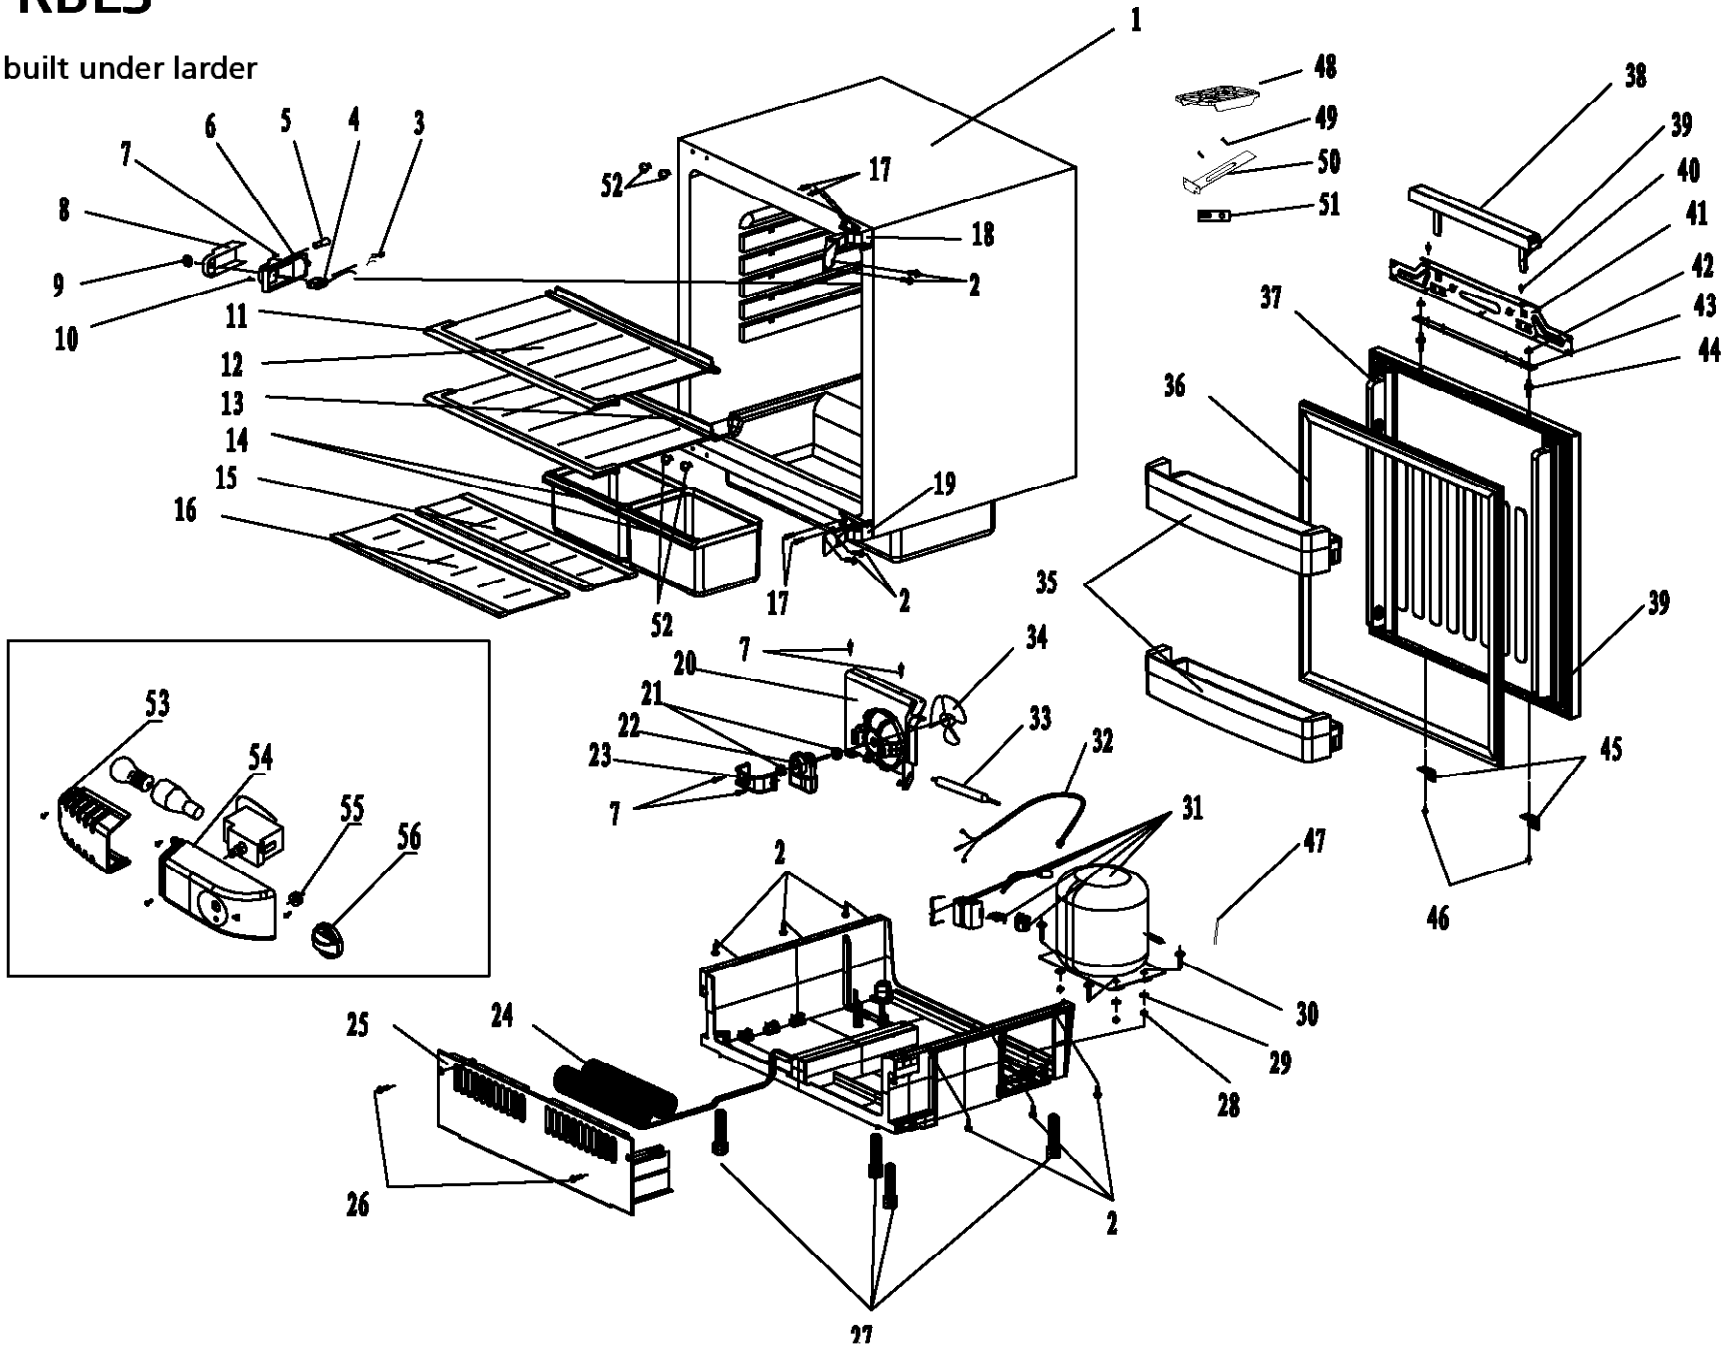

# RBL3

Caple built under larder

Technical information

# RBL3

Caple built under larder

## RBL3 - Caple Built Under Larder

Item	Part Code	Description	Qty
42	1.14.E06000-00F	nut with washer	2
43	1.11.51101TQ-02	Adjustment board	1
44	1.13.Z60035-105	Adjustable bolt	2
45	1.11.75101TQ-01	Fixing bracket	2
46	1.13.G60080-104	Flange Screw	2
47	2.20.B1TQ00-000	charging pipe	1
48	1.06.TQ0472-041	egg shelf	1
49	1.13.A40160-104	Self Tapping Screw	18
50	1.11.82105TQ-05	Connecting pin	1
51	1.11.76101TQ-01	Connecting bracket	1
52	1.06.TQ2620-142	Screw hole plug	8
53	1.06.TQ4771-113	Lamp shade	1
54	1.06.TQ4611-113	Thermostat box	1
55	1.06.TQ5570-113	Fixed stand	1
56	1.06.TQ0310-113	Thermostat knob	1