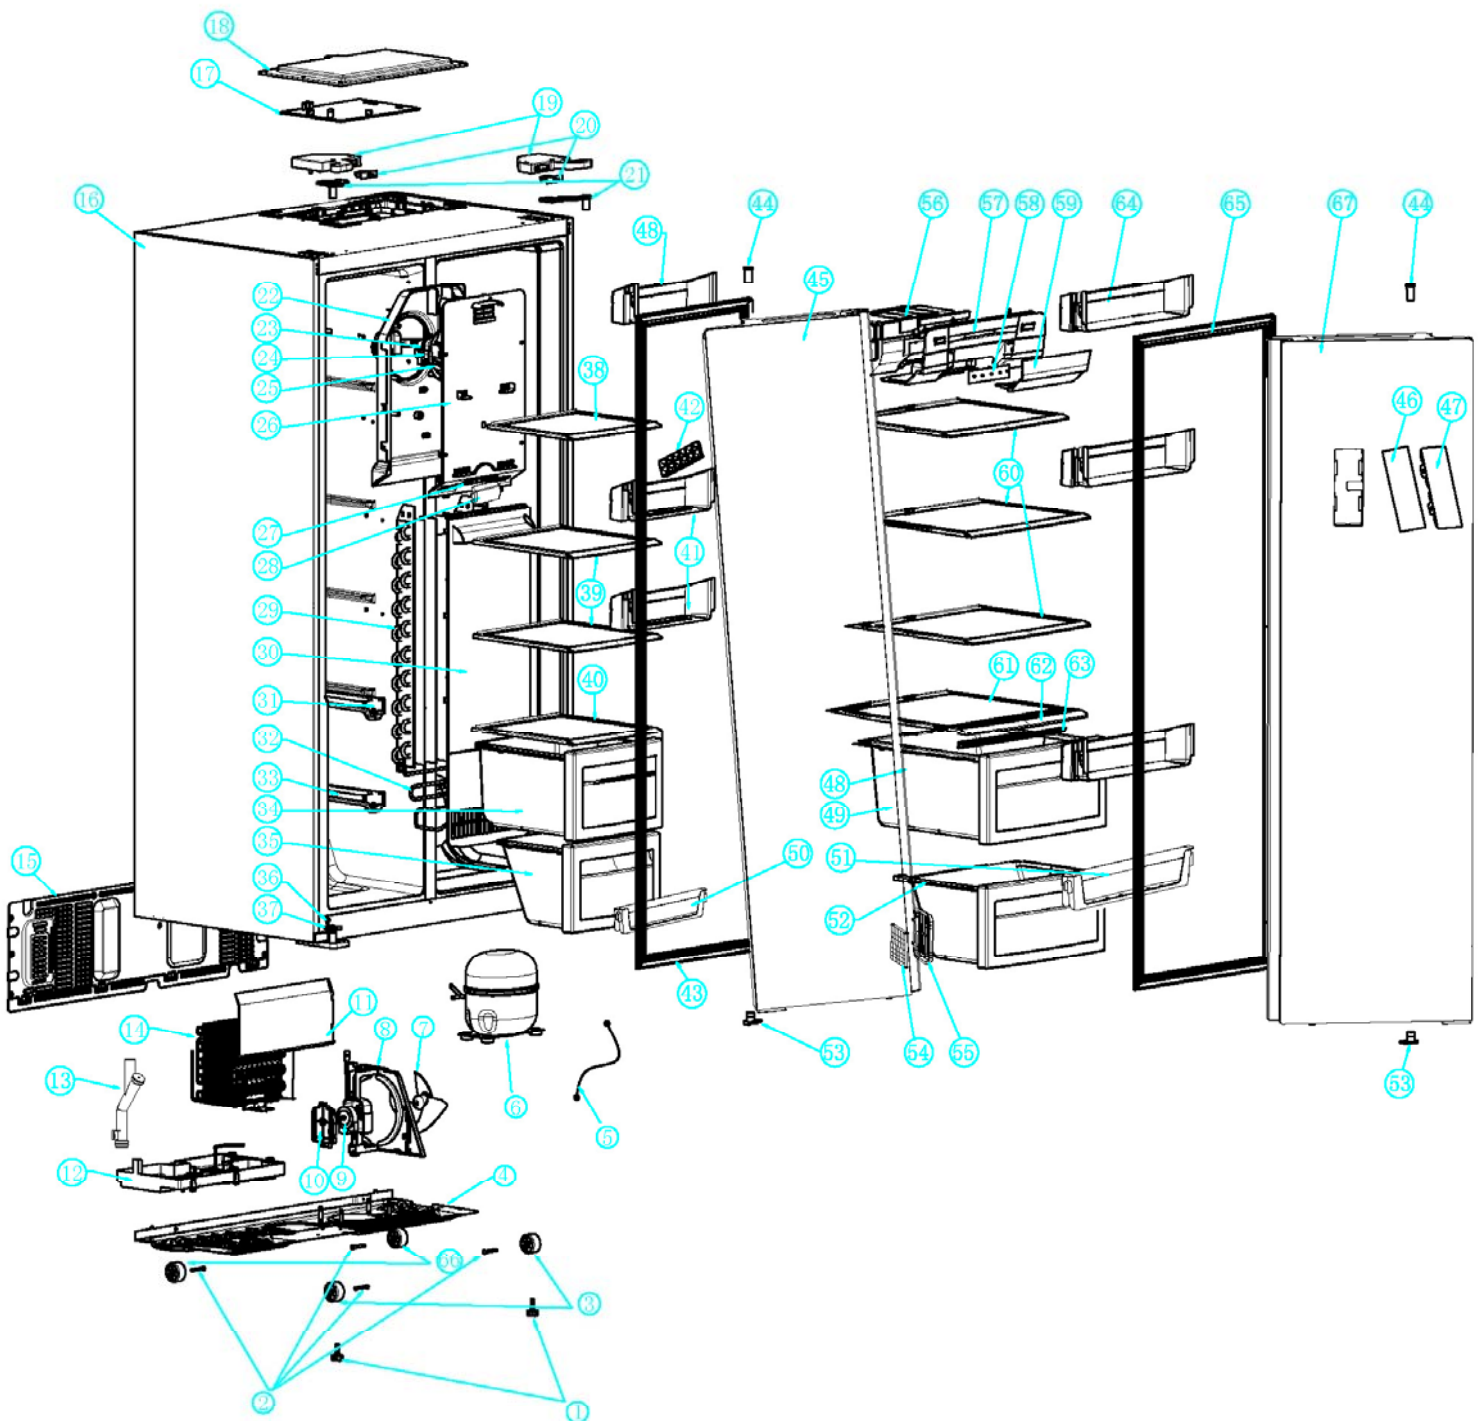

CAFF27

Caple Side by side Fridge Freezer

Technical information

CAFF27

Capele Side by side Fridge Freezer

CAFF27 - Caple Side by side Fridge Freezer

Item	Part Code	Description	Qty
1	GA0200217	Adjust foot	2
2	GJ990003601	wheel axes	4
3	GS000283901	wheel	2
4	GA020023401	compressor support plate complete	1
5	DA0100256	compressor ground wire	1
6	LA010087701	compressor	1
7	DS020024201	fan blade for condensor	1
8	GS020023901	condensor fan bracket	1
9	DA022013401	condensor fan motor	1
10	DS020024101	cover for condenser fan motor	1
11	GS020023801	sealing part for condenser	1
12	GS020023701	dew- water box	1
13	GA010005501	dew- water tube complete	1
14	LA020024301	condenser complete	1
15	GK020026001	cover for compressor room	1
16	GA100000234	Cabinet	1
17	DA010202001	power control module	1
18	GS010110501	cover for control module	1
19	GS0200204L1	cover for top hinger	2
20	DA020214705	light switch	2
21	GA0100206L1	top hinger complete	2
22	FS020110301	bracket for freezer fan	1
23	DA022013301	freezer fan motor	1
24	DS020008101	cover for freezer fan motor	1
25	DS020007901	freezer fan blade	1
26	FS020006501	air channel up for freezer	1
27	DA030389701	freezer LED light	1
28	GS020006901	cover for freezer light	1
29	LA020026501	evaporator complete	1
30	FS020007201	air channel base for freezer	1
31	GA0100107L1	normal rail for drawer	4
32	DA030207701	defrosting heater	1
33	GS0200122L1	rail for freezer drawer base	2
34	GA010095608	freezer drawer up	1
35	GA010012302	freezer drawer base	1
36	GJ020021501	door stopper	2
37	GS020021401	door closer base	2
38	GA010068303	freezer glass shelf I	1
39	GA010068403	freezer glass shelf II	2
40	GA020068703	freezer glass shelf III	1
41	GS010157501	freezer tray	2
42	GS010048901	simple ice lattice	1
43	GA510231601	freezer door gasket	1
44	GS010020901	sleeve for top hinger	2