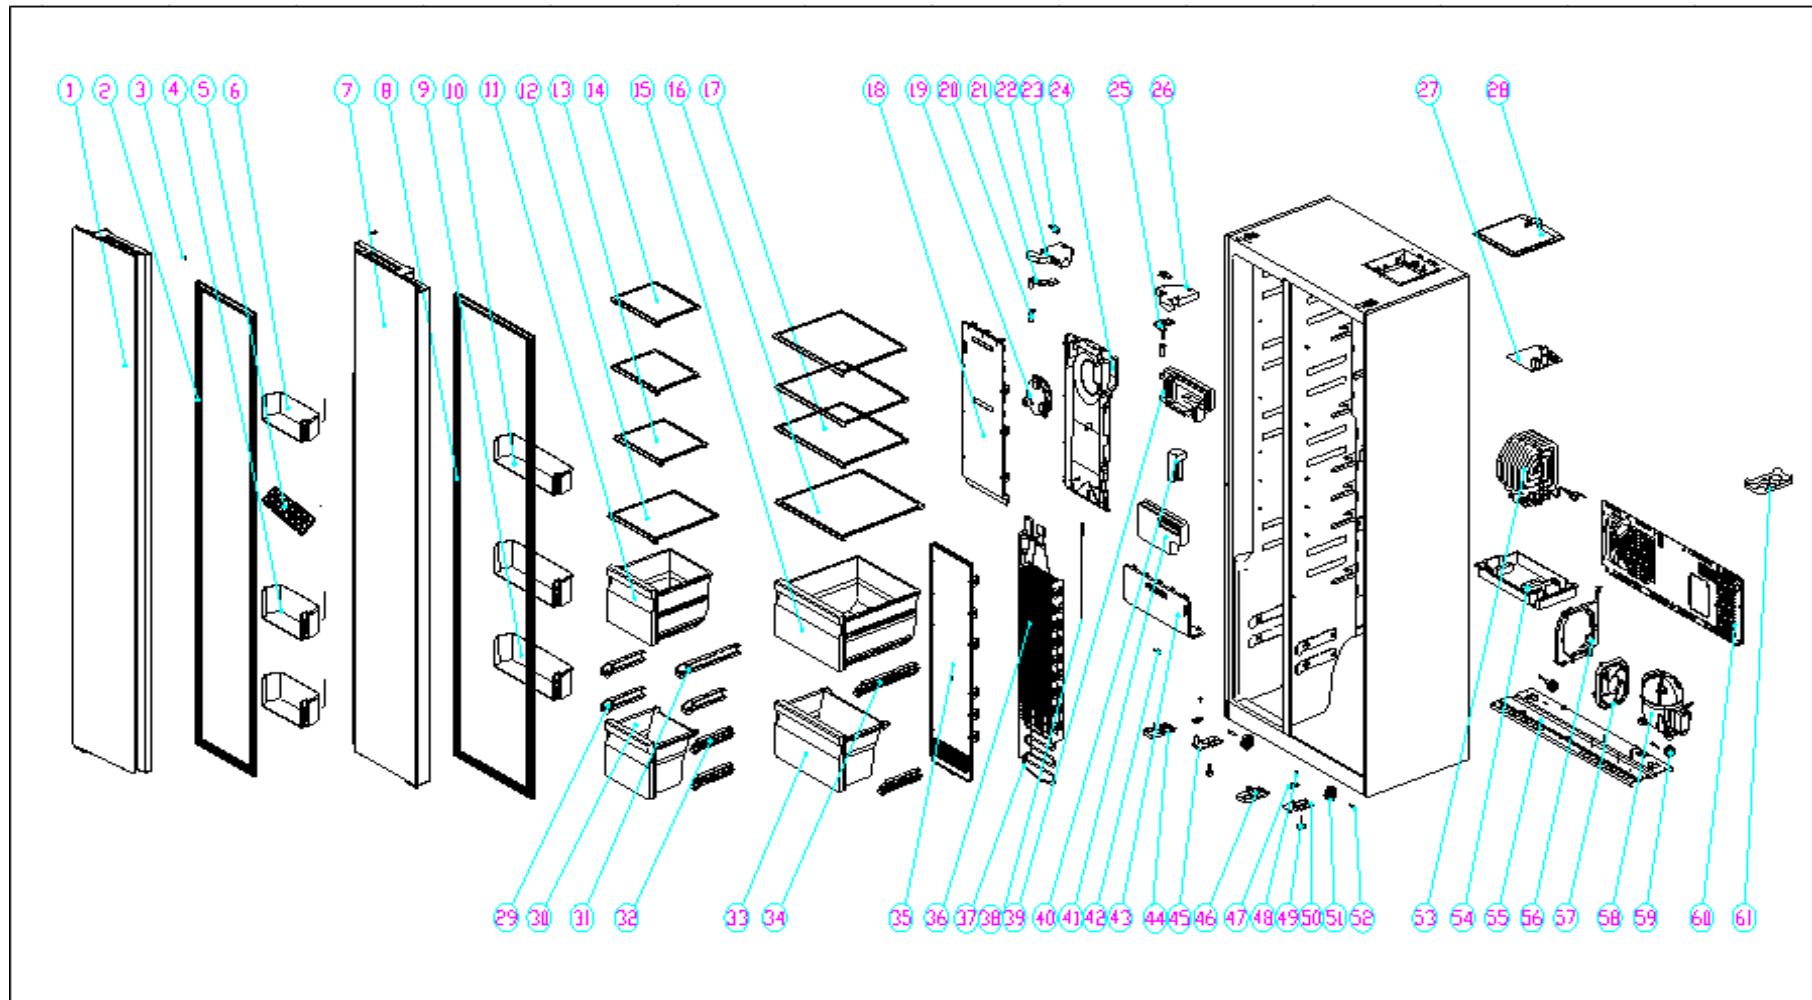

CAFF24

Caple Side by Side Fridge Freezer

Technical Manual

CAFF24

Caple Side by Side Fridge Freezer

CAFF24

Caple Side by Side Fridge Freezer

Item	Part Number	Description	Quantity
1	GA000677135	Freezer door	1
2	GA000684501	Freezer door seal	1
3	GS000568302	Stop block	2
4	GS000666402	Lower freezer door holder	2
5	GS010048901	Ice cube tray	1
6	GS000666302	Top freezer door holer	1
7	GA000677528	Fridge door	1
8	GA000684701	Fridge door seal	1
9	GS000666102	Lower fridge door holder	2
10	GA000666002	Top fridge door holder	1
11	GS000554501	Top freezer drawer	1
12	GA000557601	Bottom freezer shelf	1
13	GS000557501	Middle freezer shelf	1
14	GS000557401	Top freezer shelf	2
15	GA000554302	Top fridge drawer	1
16	GS000557301	Bottom fridge shelf	1
17	GS000557201	Top/middle fridge shelf	3
18	GS000749401	Freezer top air channel	1
19	DA020261501	Freezer fan motor	1
20	GS010020901	Sleeve for top hinge	2
21	GA0004021L1	Top hinge complete L	1
22	GS000563202	Cover for top hinge L	1
23	DA000833201	Light switch	2
24	GS000749501	Freezer fan bracket	1
25	GA0004021R1	Top hinge complete R	1
26	GS000563302	Cover for top hinge R	1
27	DA000012701	PCB	1
28	GA000762801	Cover for PCB	1
29	GA000554901	Left drawer guide	3
30	GS000554601	Bottom freezer drawer	1
31	GS000008001	Fridge left drawer guide	1
32	GA000555001	Right drawer guide	3
33	GS000554401	Bottom fridge drawer	1
34	GA000554801	Fridge right drawer guide	1
35	GS000749601	Freezer bottom air channel	1
36	LA000838201	Evaporator heater assembly	1
37	DA000731701	Defrosting heater	1
38	DA000547301	Frosting sensor	2
39	FP000569601	Cold air duct foam(down)	1
40	DA000650903	Electric air door	1