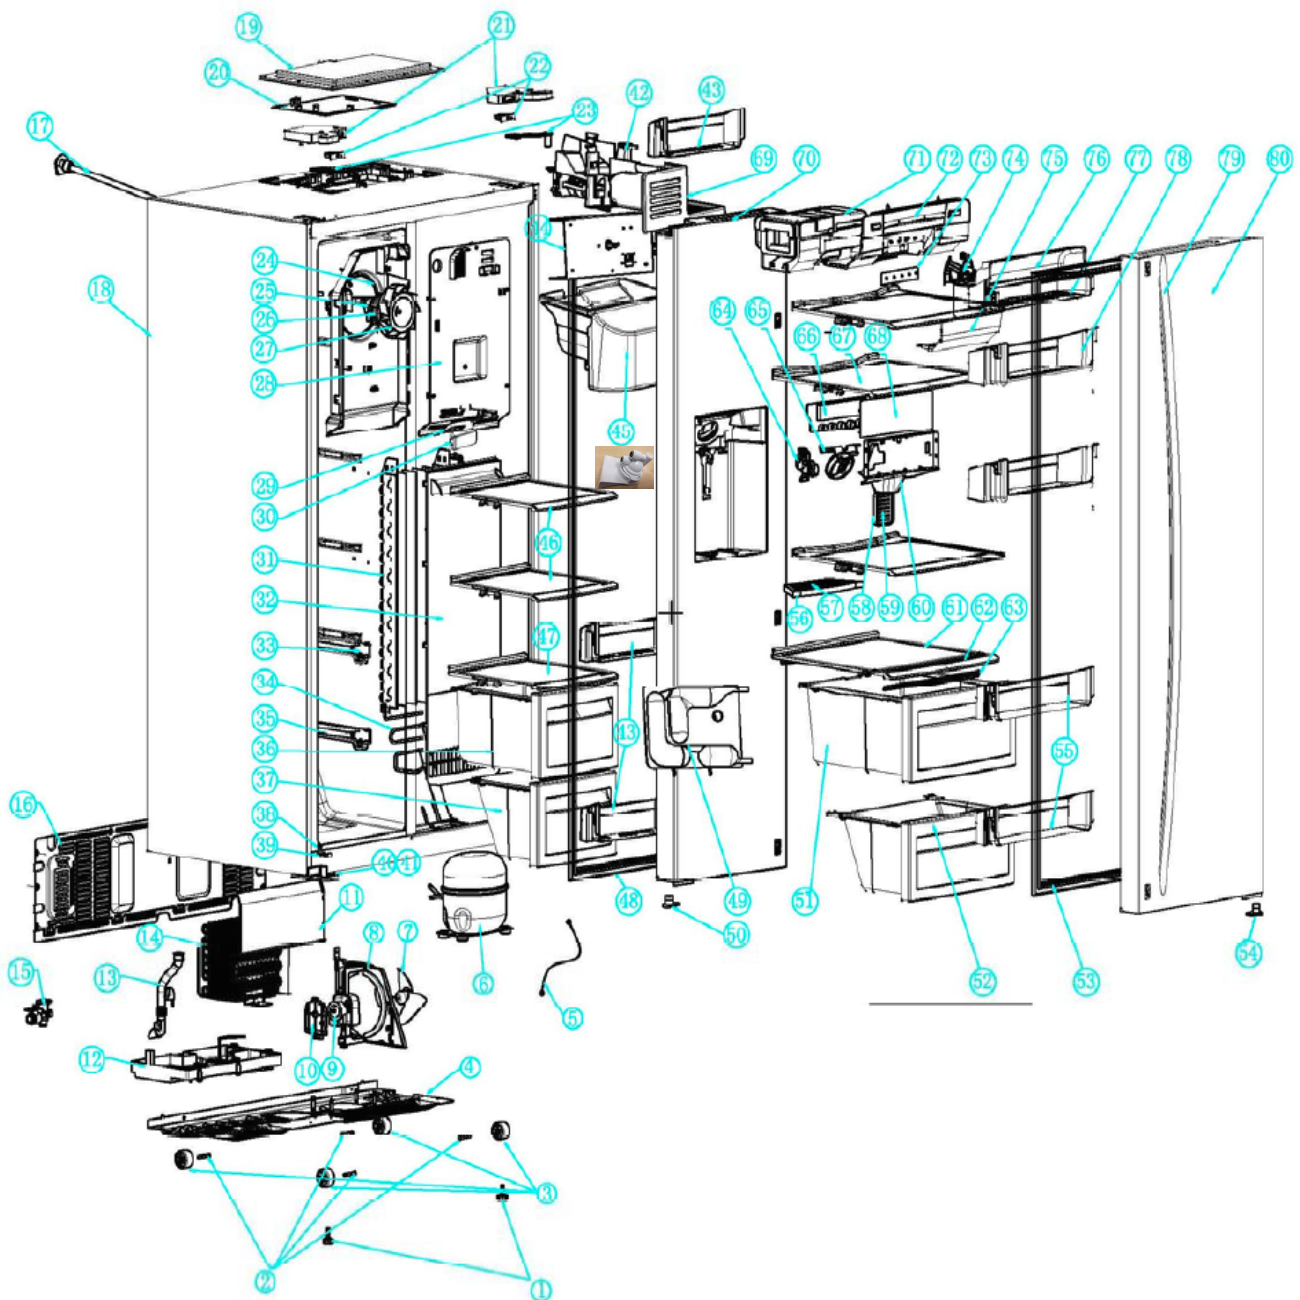

CAFF207SS

Caple Side by Side Fridge Freezer

Technical Manual

CAFF207SS

Capele Side by Side Fridge Freezer

CAFF207SS – Caple Side by Side Fridge Freezer

Item	Part Number	Description	Quantity
1	GA0200217	adjust foot	1
2	GJ9900036	wheel axes	1
3	GS9900035	wheel	1
4	GA0200234	compressor support plate complete	1
5		Included with compressor	
6	LA000559501	compressor	1
7	DS0200242	fan blade for condenser	1
8	GS0200239	condenser fan bracket	1
9	DA0200134	condenser fan motor	1
10	DS0200241	cover for condenser fan motor	1
11	GS0200238	sealing part for condenser	1
12	GS0200237	dew-water box	1
13	GA0100055	dew-water fube complete	1
14	LA0200243	condenser complete	1
15	DA01001303	inlet valve	1
16	GK0200260	cover for compressor room	1
17	DA0201292	inlet pipe	1
18	GA100130516	cabinet foamed	1
19	DA0101260	main PCB inverter compressor version	1
20	GS010110502	cover for power/control module	1
21	GS0200204R3	cover for top hinge right	1
21	GS0200204L3	cover for top hinge left	1
22	DA020020502	light switch	1
23	GA0100207	top hinge complete	1
24	FS0201103	bracket for freezer fan	1
25	FA0100074	freezer fan motor	1
26	DS0200081	cover for freezer fan motor	1
27	DS0200079	freezer fan blade	1
28	FS0201021	air channel(up) for freezer	1
29	DA0200068	freezer LED light	1
30	GS0200069	cover for freezer light	1
31	LA0100262	evaporator complete	1
32	FS0200072	air channel(base) for freezer	1
33	GA0100107	rail for freezer drawer	1
34	DA0200313	defrosting element	1
35	GA0100121	rail for freezer drawer(base)	1
36	GA0100956	freezer drawer(up)	1
37	GA0100957	freezer drawer(base)	1
38	GJ0200215	door stoper	1
39	GS0200214	door closer(base)	1