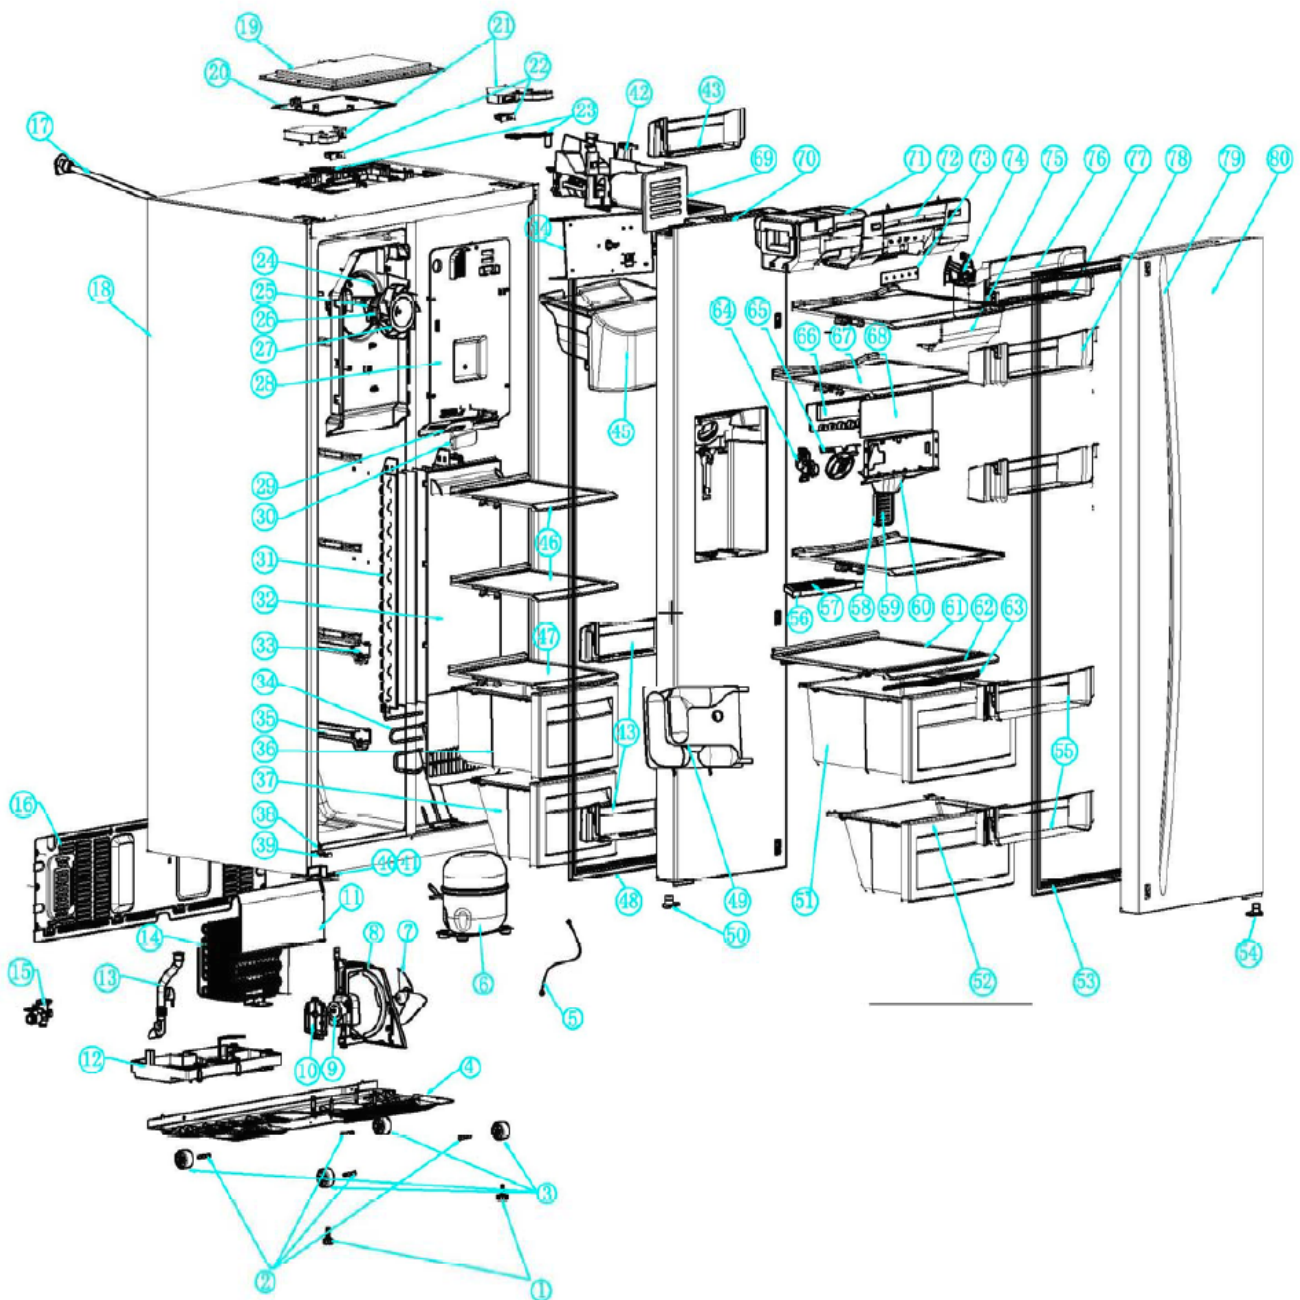

CAFF207BK

Caple Side by Side Fridge Freezer

Technical Manual

CAFF207BK

Caple Side by Side Fridge Freezer

CAFF207BK – Caple Side by Side Fridge Freezer

| Item | Part Number | Description | Quantity |
|------|-------------|--------------------------------------|----------|
| 1 | GA0200217 | adjust foot | 1 |
| 2 | GJ9900036 | wheel axes | 1 |
| 3 | GS9900035 | wheel | 1 |
| 4 | GA0200234 | compressor support plate complete | 1 |
| 5 | | Included with compressor | 1 |
| 6 | LA000559501 | compressor | 1 |
| 7 | DS0200242 | fan blade for condenser | 1 |
| 8 | GS0200239 | condenser fan bracket | 1 |
| 9 | DA0200134 | condenser fan motor | 1 |
| 10 | DS0200241 | cover for condenser fan motor | 1 |
| 11 | GS0200238 | sealing part for condenser | 1 |
| 12 | GS0200237 | dew-water box | 1 |
| 13 | GA0100055 | dew-water fube complete | 1 |
| 14 | LA0200243 | condenser complete | 1 |
| 15 | DA01001303 | inlet valve | 1 |
| 16 | GK0200260 | cover for compressor room | 1 |
| 17 | DA0201292 | inlet pipe | 1 |
| 18 | GA100130518 | cabinet foamed | 1 |
| 19 | DA0101260 | main PCB inverter compressor version | 1 |
| 20 | GS010110503 | cover for powet/control module | 1 |
| 21 | GS0100203R4 | cover for top hinge Right | 1 |
| 21 | GS0100203L4 | cover for top hinge Left | 1 |
| 22 | DA020020503 | light switch | 1 |
| 23 | GA0100207 | top hinge complete | 1 |
| 24 | FS0201103 | bracket for freezer fan | 1 |
| 25 | FA0100074 | freezer fan motor | 1 |
| 26 | DS0200081 | cover for freezer fan motor | 1 |
| 27 | DS0200079 | freezer fan blade | 1 |
| 28 | FS0201021 | air channel(up) for freezer | 1 |
| 29 | DA0200068 | freezer LED light | 1 |
| 30 | GS0200069 | cover for freezer light | 1 |
| 31 | LA0100262 | evaporator complete | 1 |
| 32 | FS0200072 | air channel(base) for freezer | 1 |
| 33 | GA0100107 | rail for freezer drawer | 1 |