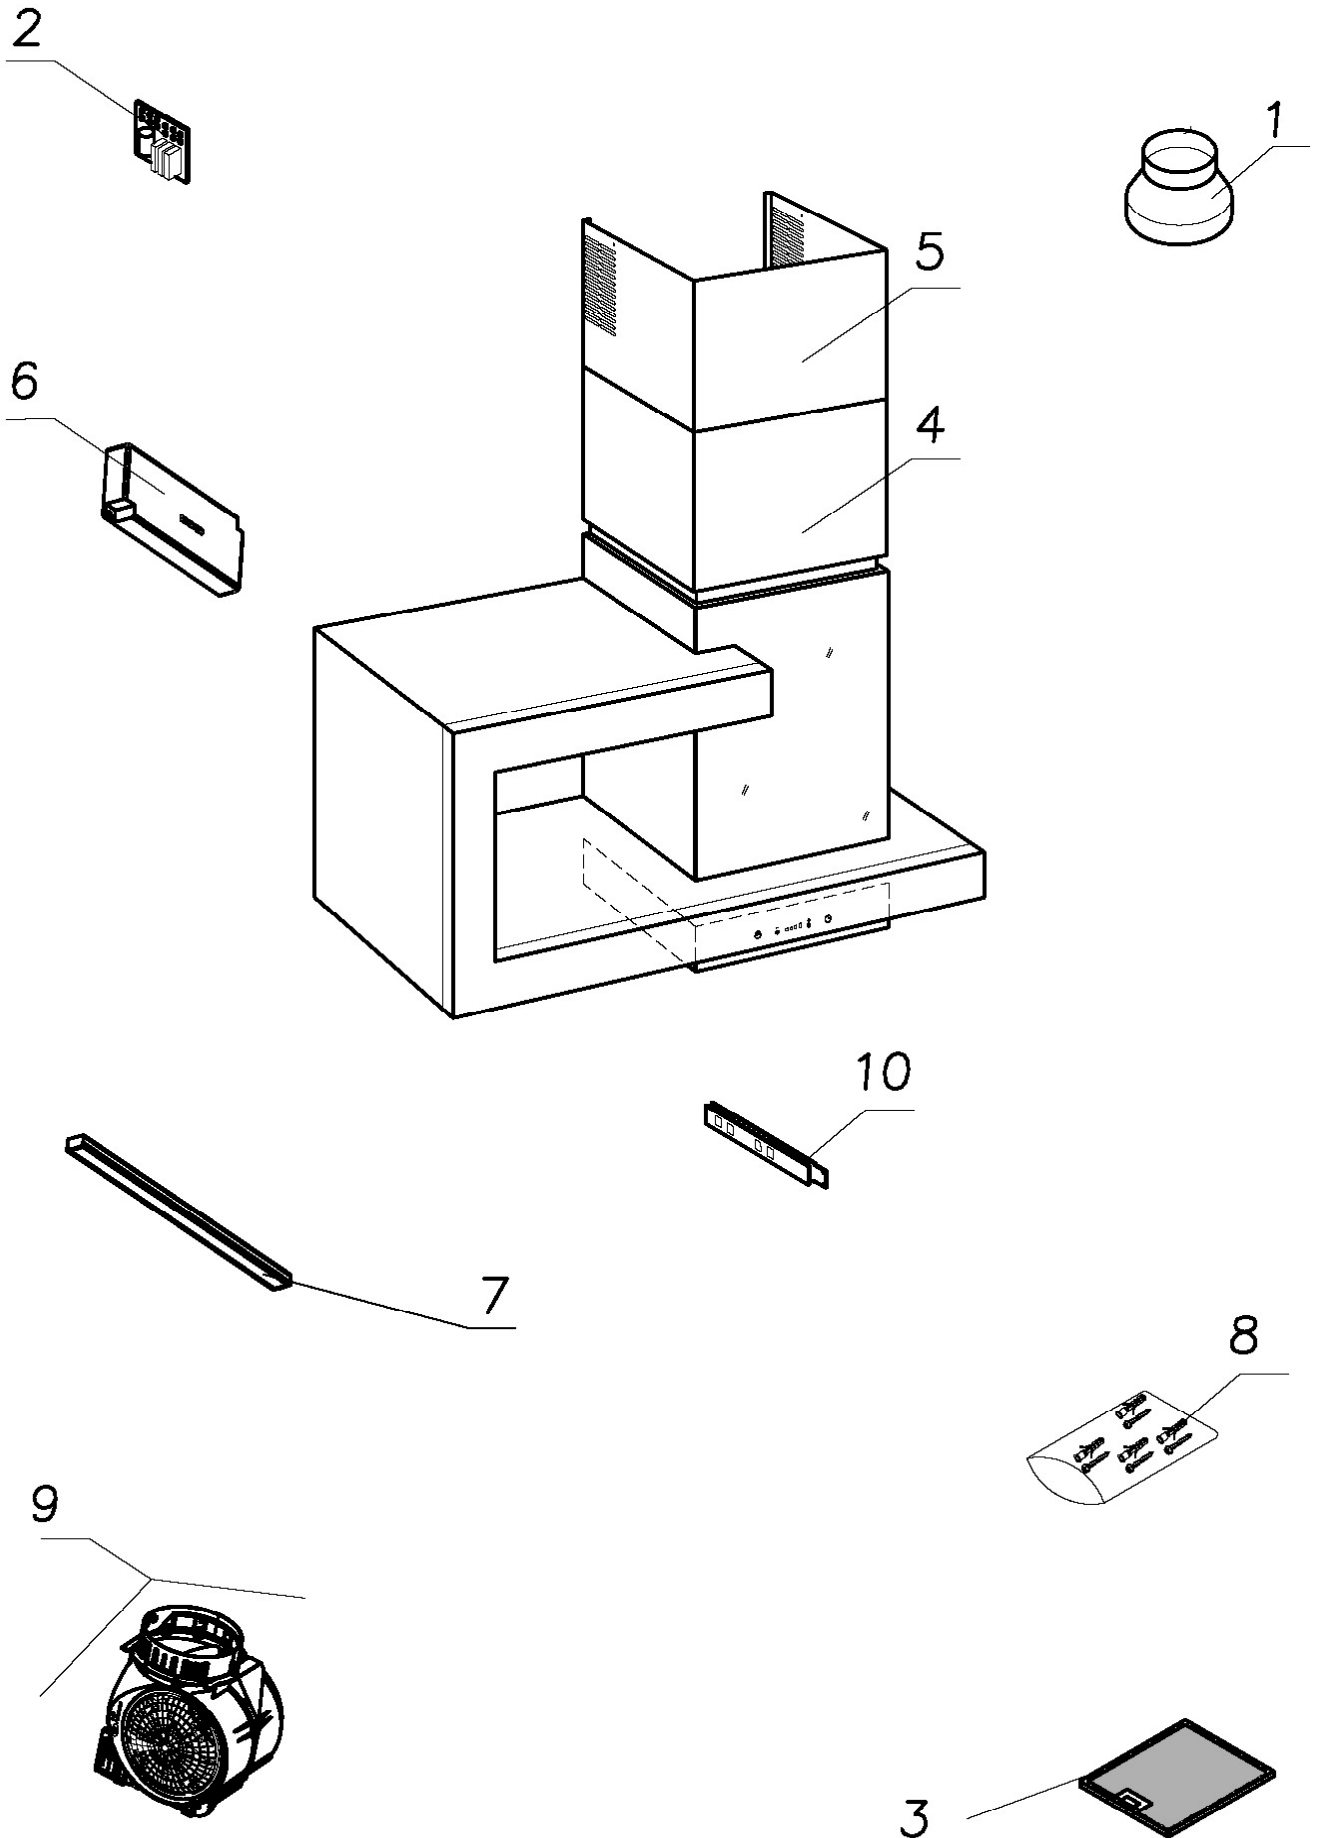

ZZ801

Caple 80cm cooker hood

Technical information

ZZ801

Caple 80cm cooker hood

ZZ801 - Caple 80cm cooker hood

Item	Part Code	Description	Qty
1	75070404028	REDUCTION FLANGE 150/125	1
2	75085404041	MAIN PRINT EL SL/E	1
3	75070406003	GREASE FILTER 900 LFI-A003	1
4	75008600000	STAINLESS STEEL LOWER CHIMNEY	1
5	75008600001	STAINLESS STEEL UPPER CHIMNEY	1
6	75007026320	TRANSFORMER DC 12V EFU 122320	1
7	75002400326	LED STRIP 320mm 6.5W	1
8	75085404851	ACCESSORIES	1
9	75051007000	PLASTIC MOTOR 700 E.LA.	1
10	75002401074	MAIN PRINT SLTC74	1