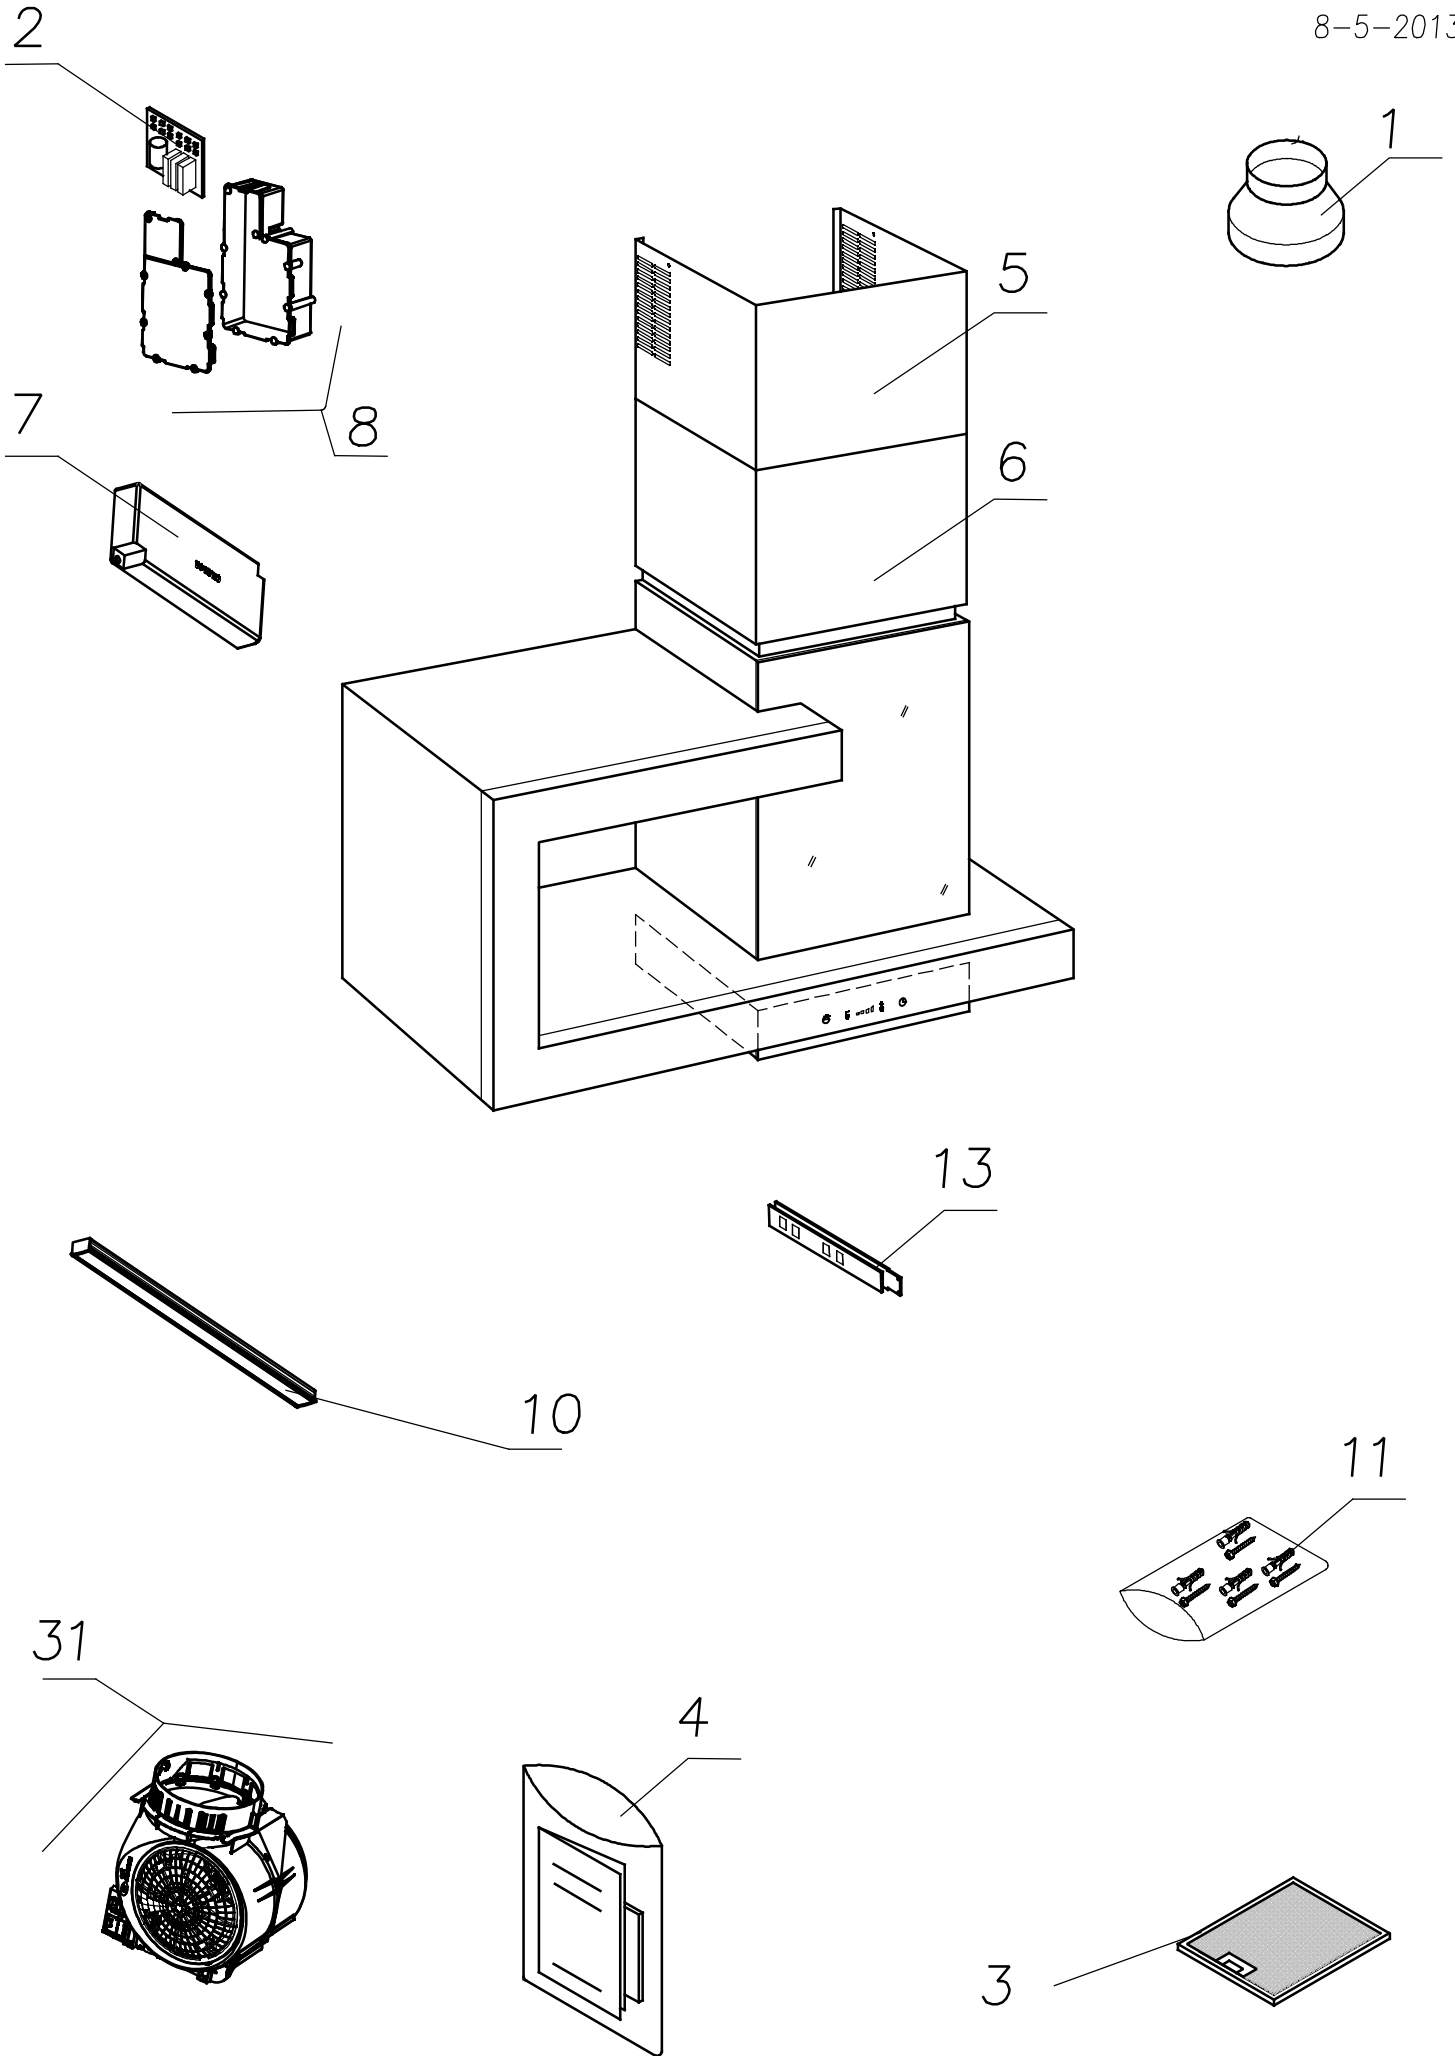

ZZ800

Caple 80cm cooker hood

Technical information

ZZ800 - Caple 80cm cooker hood

Item	Part Code	Description	Qty
1	51071000399	REDUCTION FLANGE 150/125 AE	1
2	44023000023	SLTR 72 WIRING BOX	1
3	60080099999	GREASE FILTER TYPE S..900	1
4	77042858687	A.S.D. S85 S86 S87 CAPLE	1
5	75008600001	ASS. R. TUBO SUP. S86 XS430 NEUTRO	1
6	75008600000	ASS. R. TUBO INF. S86 XS430 NEUTRO	1
7	42030122320	TRASFORMATORE EL. DC 12V EFU 122320	1
8	75071439999	WIRING BOX SET	1
10	42010320010	LED 320mm (Before Jun-14)	1
10	42010320006	LED 320mm (From Jun-14)	1
11	77007085100	A.S.A. SL 85	1
13	44010749999	BASSETTA COMANDI SLTC74	1
31	42000929999	GPZ800 MOTOR ASSEMBLY	1