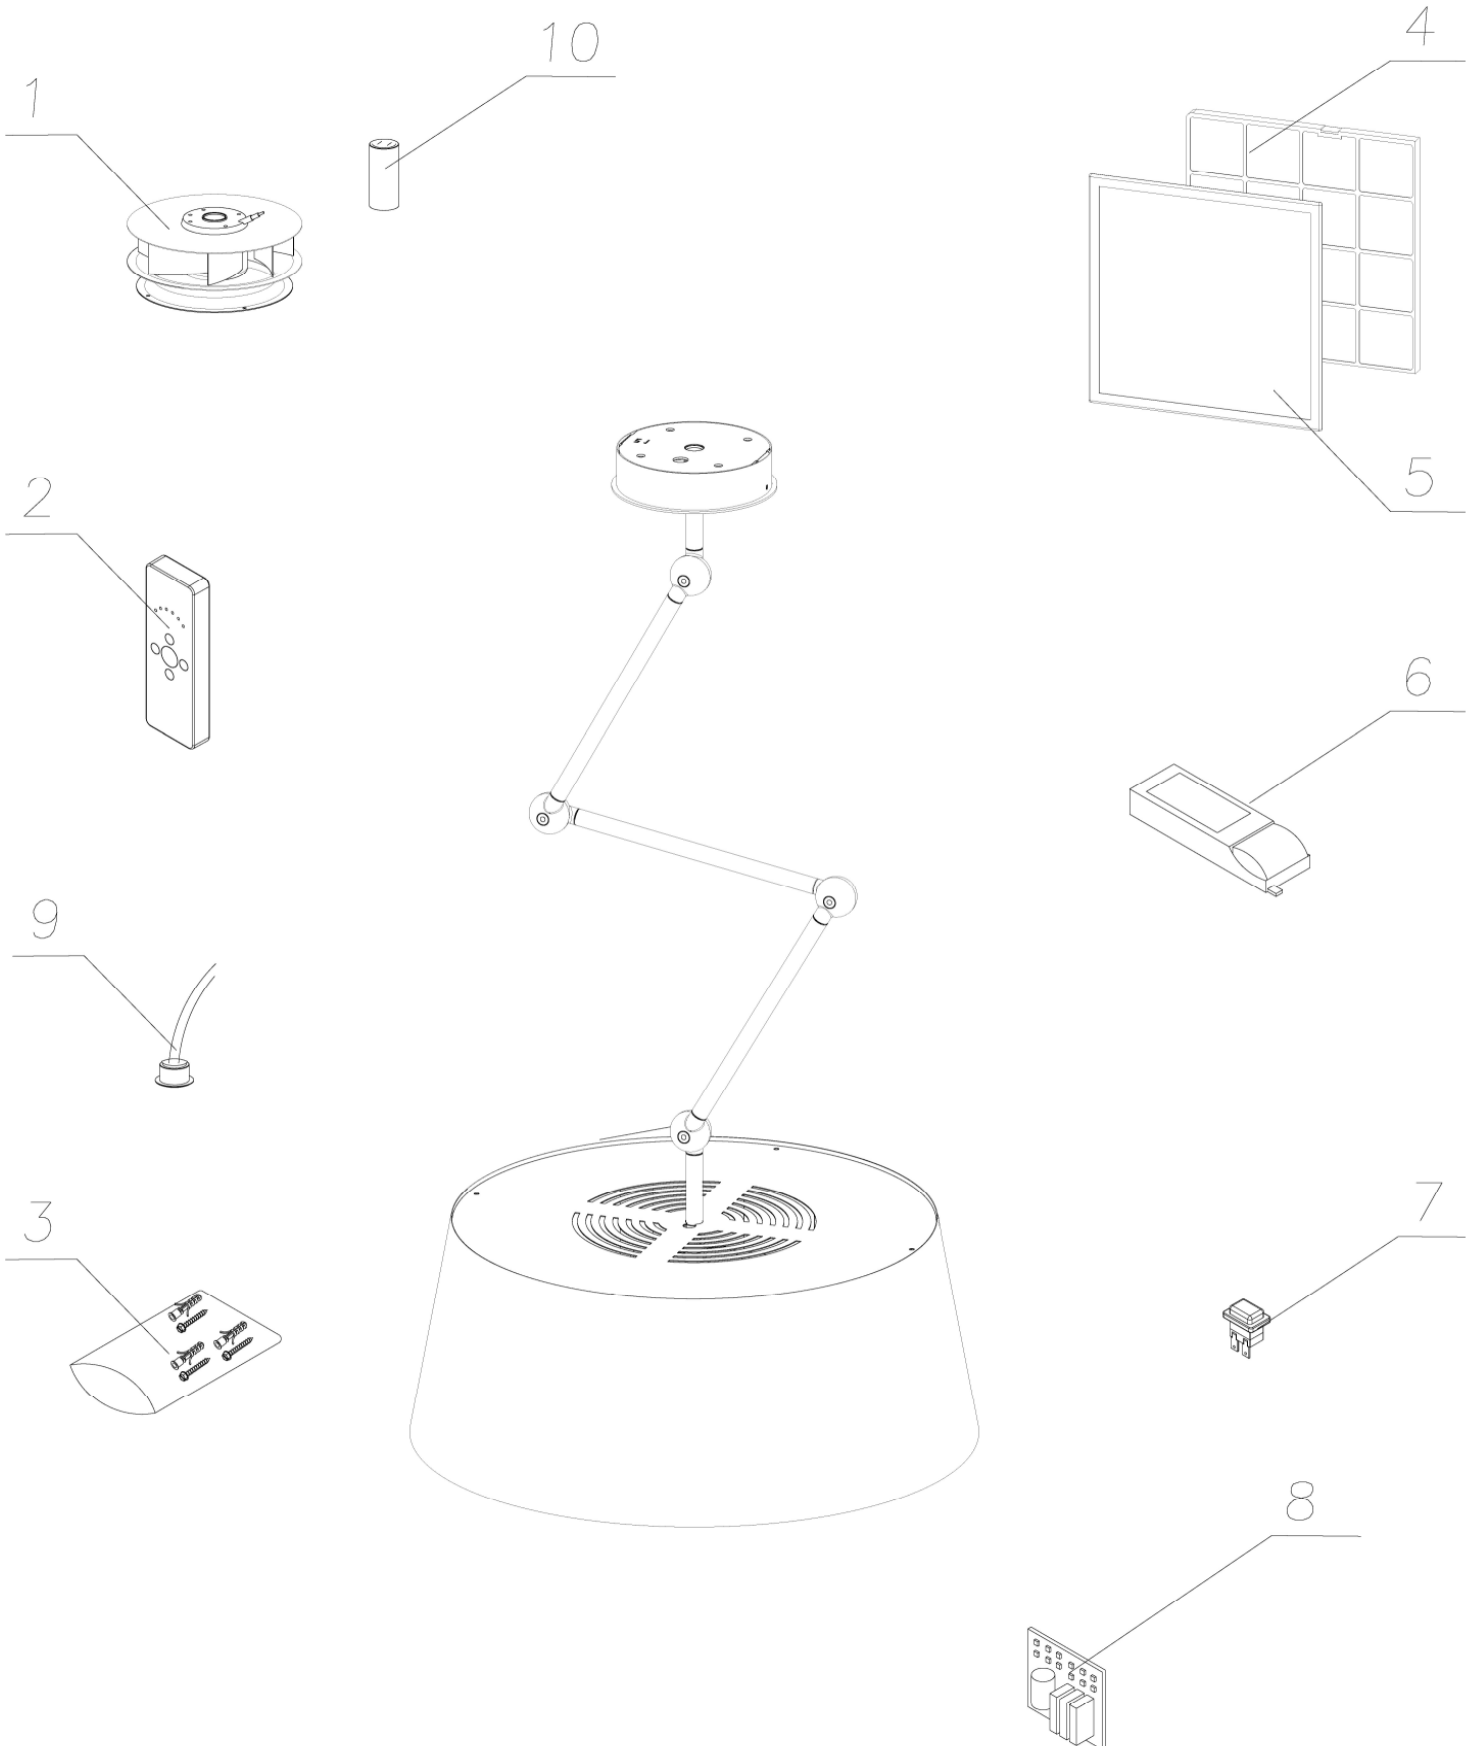

VIE551WH

Caple Viento island hood

Technical information

VIE551WH

Caple Viento island hood

VIE551WH - Caple Viento island hood

Item	Part Code	Description	Qty
1	75071021190	MOTOR	1
2	75470140400	REMOTE CONTROL	1
3	75071021021	FIXING KIT	1
4	75071021004	CARBON FILTER	1
5	75071021003	GREASE FILTER	1
6	75071021350	TRANSFORMER	1
7	75470199999	EMERGENCY SWITCH/START NEON	1
8	75070180181	PCB	1
9	75071021012	LED 1.2W WHITE LIGHT	1
10	75071021040	CAPACITOR 2 MICROF	1