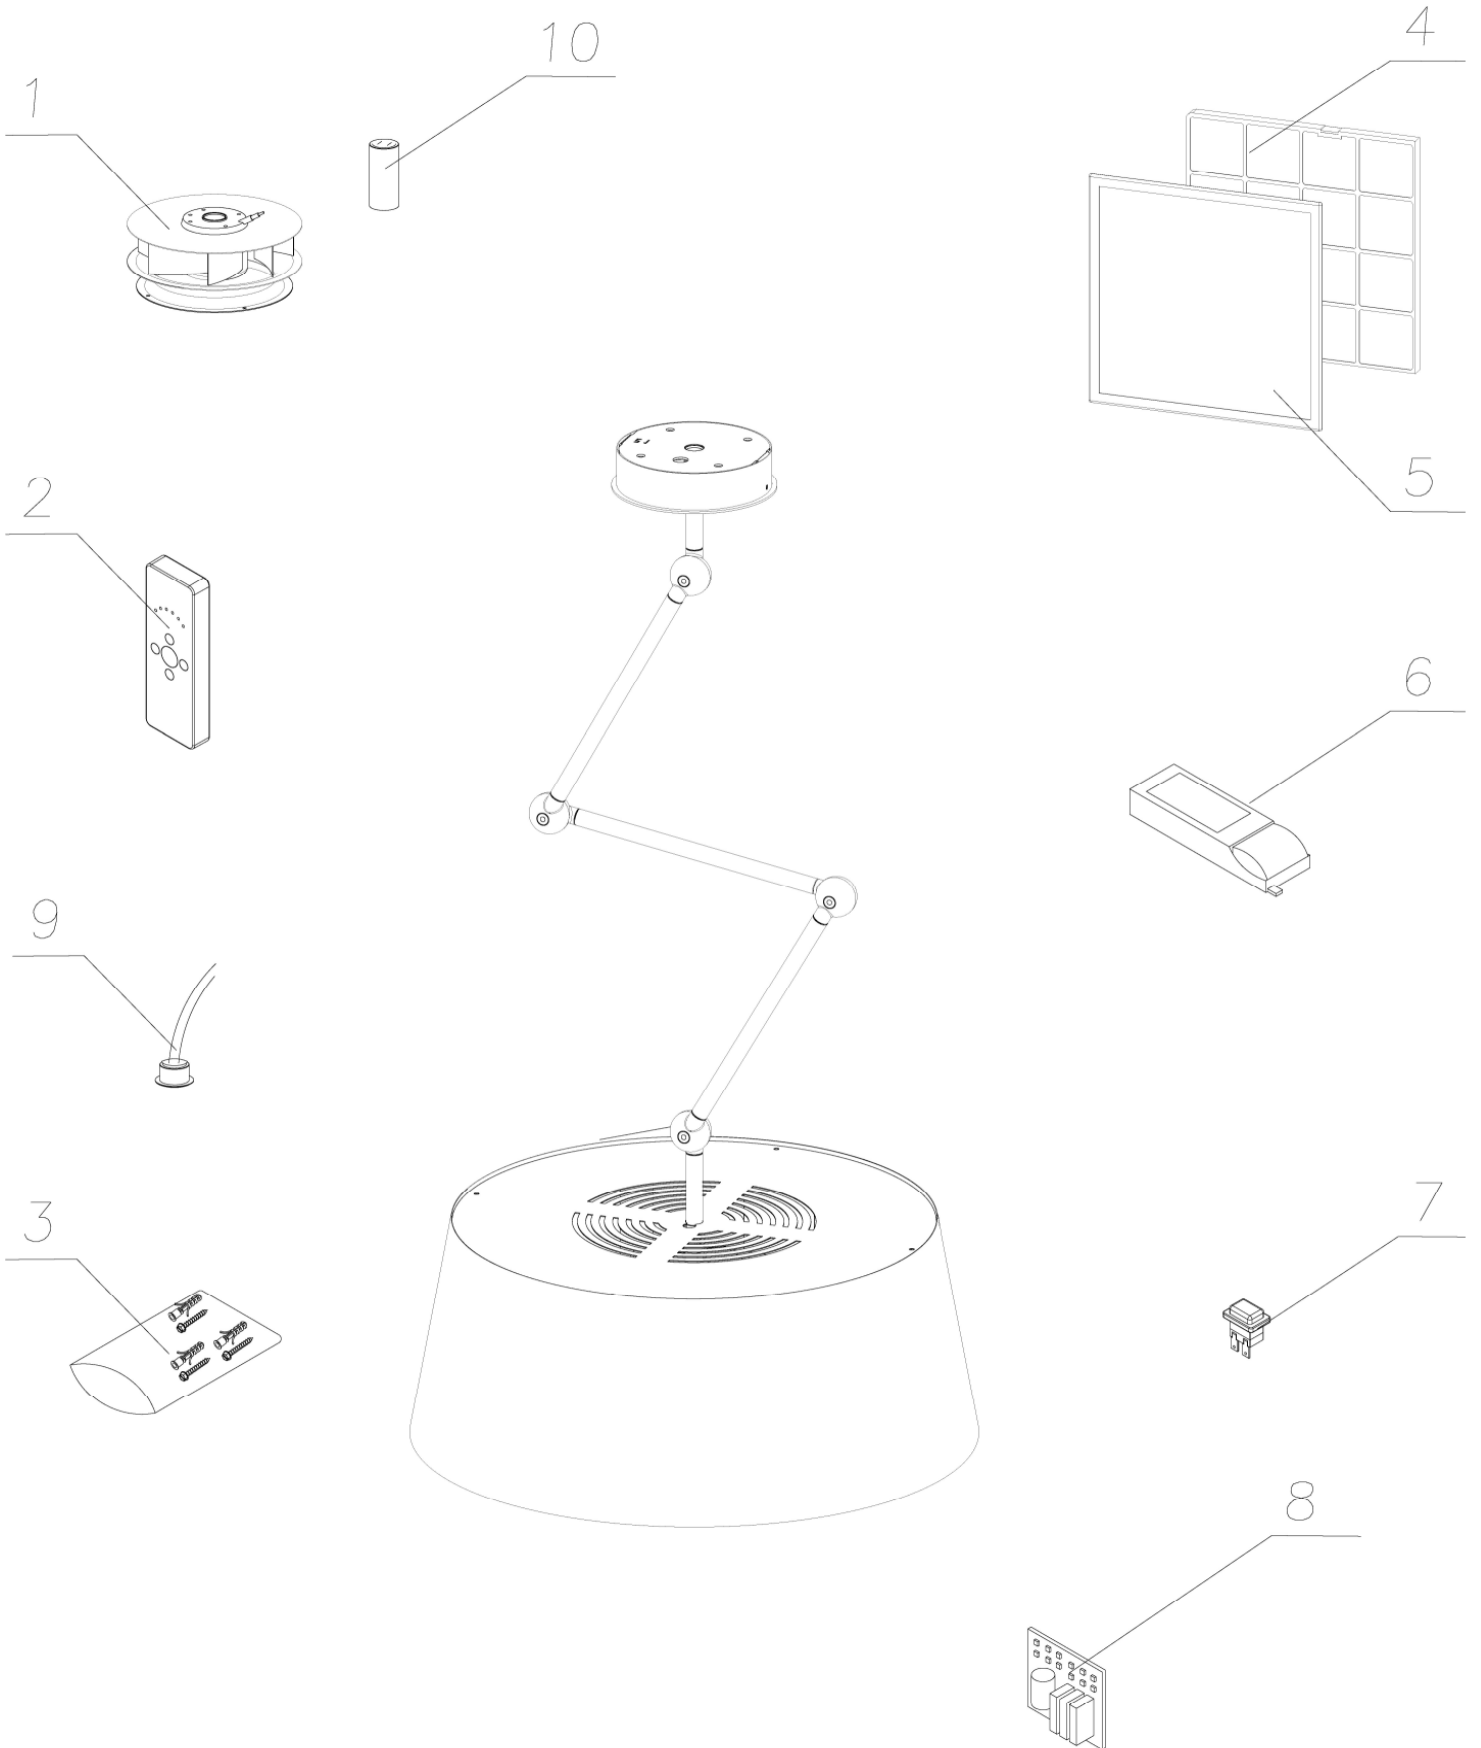

VIE551SS

Caple Viento island hood

Technical information

VIE551SS

Caple Viento island hood

VIE551SS - Caple Viento island hood

Item	Part Code	Description	Qty
1	75071021190	MOTOR	1
2	75470140400	REMOTE CONTROL	1
3	75071021021	FIXING KIT	1
4	75071021004	CARBON FILTER	1
5	75071021003	GREASE FILTER	1
6	75071021350	TRANSFORMER	1
7	75470199999	EMERGENCY SWITCH/START NEON	1
8	75070180181	PCB	1
9	75071021012	LED 1.2W WHITE LIGHT	1
10	75071021040	CAPACITOR 2 MICROF	1