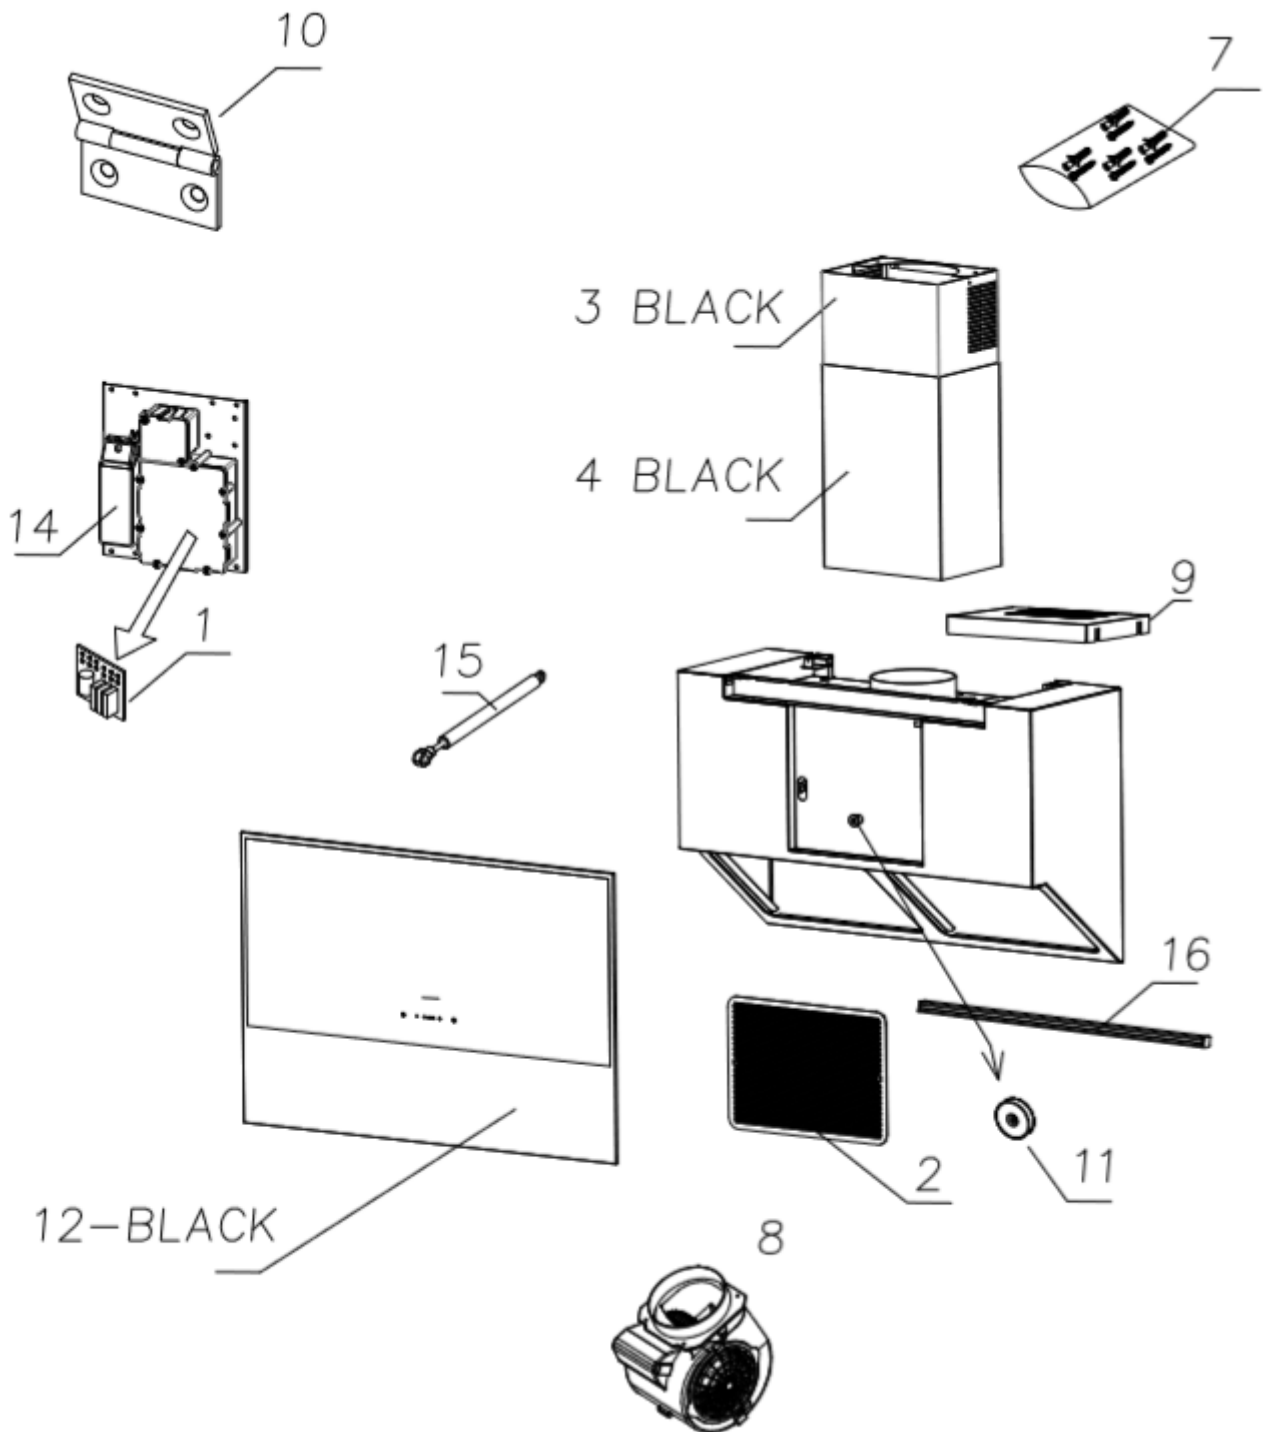

TAU760

Caple Tauri Wall Hood Black

Technical Manual

TAU760

Caple Tauri Wall Hood Black

TAU760

Caple Tauri Wall Hood Black

Item	Part Number	Description	Quantity
1	75002400441	Wiring board	1
2	75081299039	Grease filter	1
3	75001100174	Upper flue section	1
4	75001100173	Lower flue section	1
7	75001100110	Fixings	1
8	75061500099	Motor	1
9	75001100916	Upper grid	1
10	75096003003	Flat milled hinge	1
11	75007026155	Magnet	1
12	75021100406	Black glass	1
14	75007026320	Transformer	1
15	75121561861	Gas spring	1
16	75011515012	LED strip	1