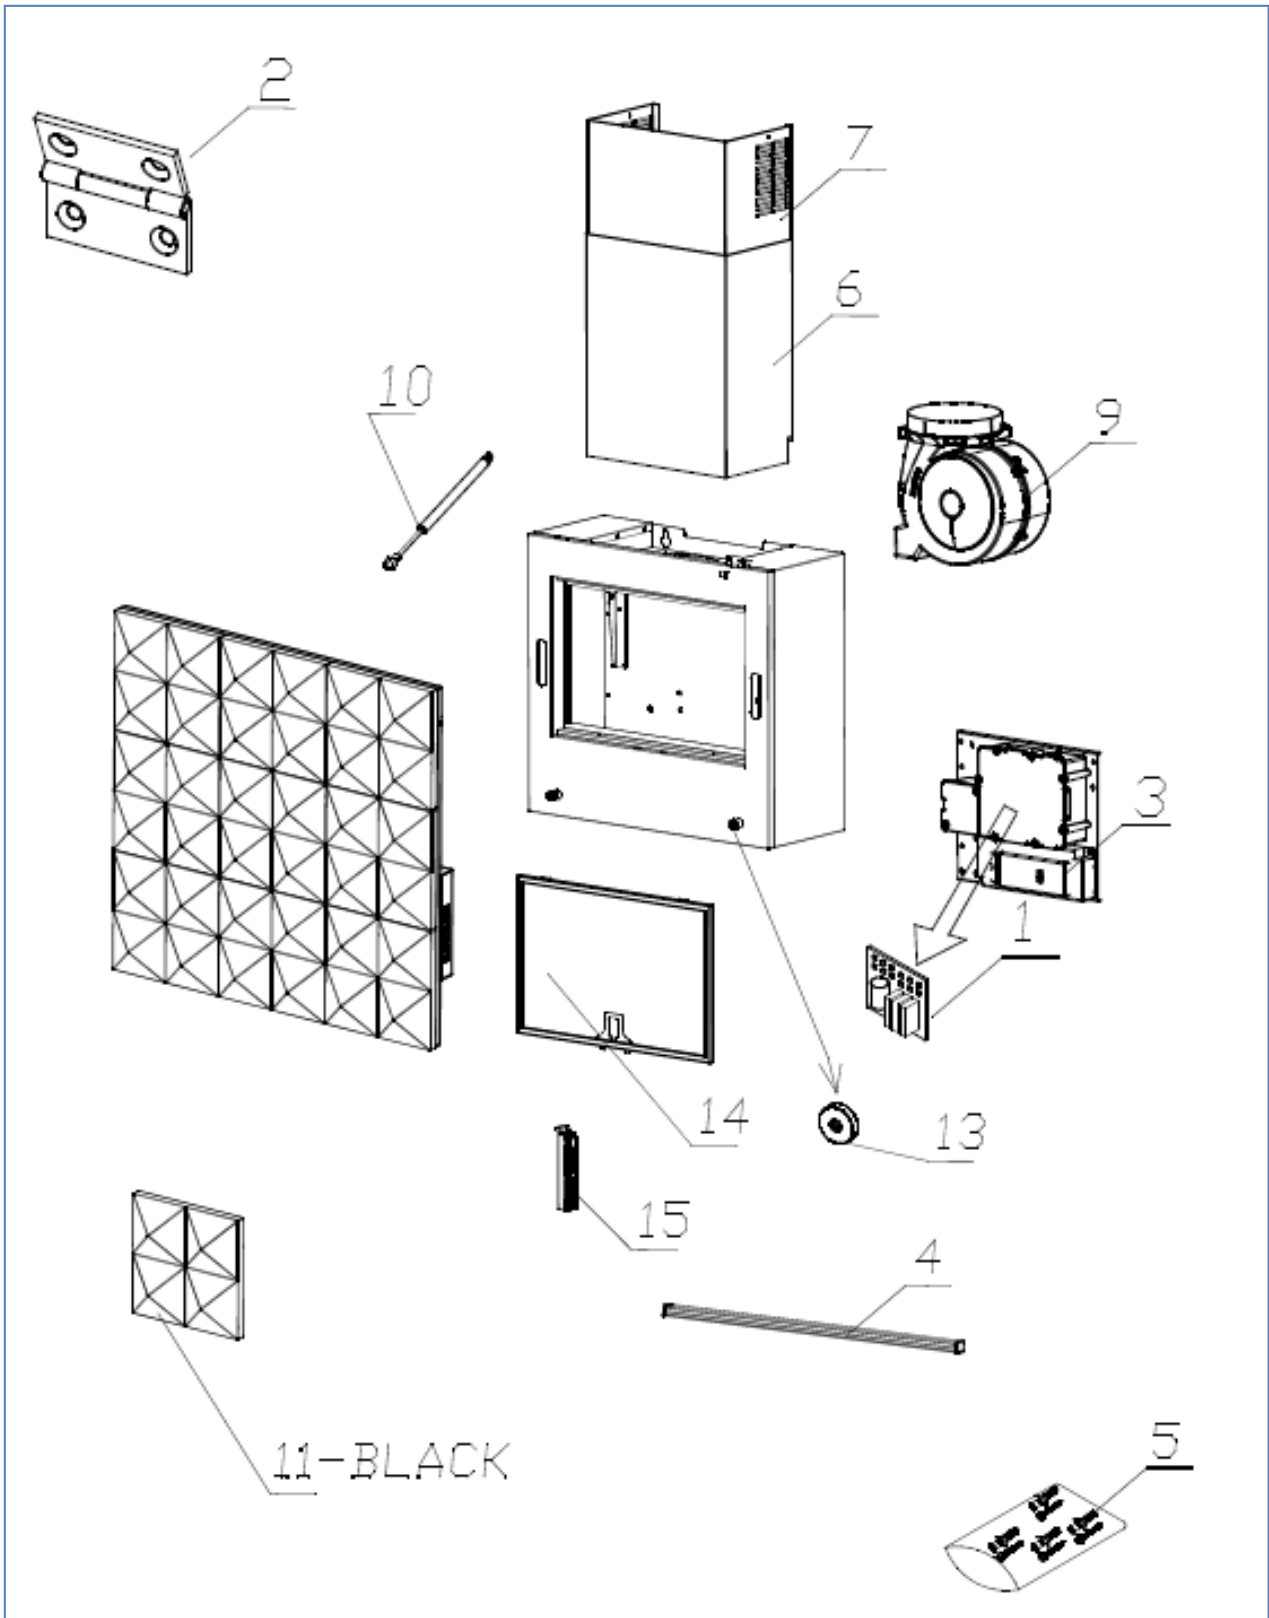

PYR600

Caple Pyra Ceramic Wall Hood

Technical Manual

PYR600

Cable Pyra Ceramic Wall Hood

PYR600

Caple Pyra Ceramic Wall Hood

Item	Part Number	Description	Quantity
1	75042903999	WIRING BOARD	1
2	75096003003	FLAT MILLED HINGE	1
3	75070092304	TRANSFORMER	1
4	75001320028	LED BAR 320mm	1
5	75071111416	ACCESSORIES	1
6	75001160158	LOWER FLUE SECTION	1
7	75001160159	UPPER FLUE SECTION	1
9	75097900199	MOTOR	1
10	75121561861	GAS SPRING	1
11	75070116011	CERAMIC PANEL	1
13	75007026155	MAGNET	1
14	75080791017	GREASE FILTER	1
15	75041689913	CHROMED VERTICAL PUSH BUTTON	1

PYR600

Cable Pyra Ceramic Wall Hood