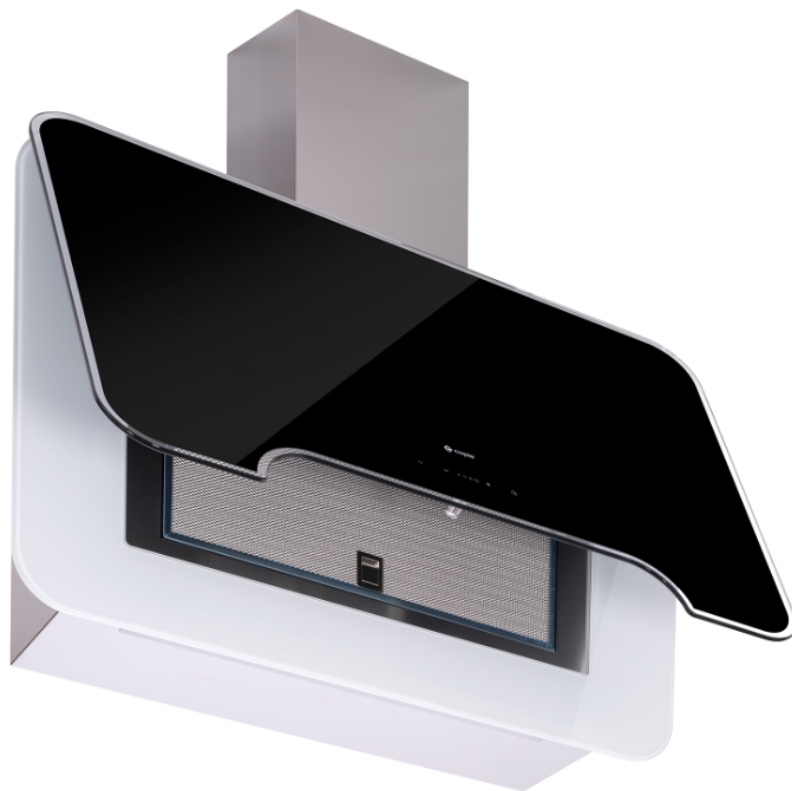

NOV800

Caple Nova Flat Wall Hood Black

Technical Manual

NOV800

Caple Nova Flat Wall Hood Black

NOV800

Caple Nova Flat Wall Hood Black

Item	Part Number	Description	Quantity
1	75085404041	Main print	1
2	75096003003	Flat milled hinge	1
3	75007026320	Transformer	1
4	75011515012	LED strip	1
5	75001110111	Fixings	1
6	75001110141	Lower flue section	1
7	75001110142	Upper flue section	1
8	75001110900	Upper grid	1
9	75001110123	Motor	1
10	75121561861	Gas spring	1
11	75001110410	White glass	1
12	75021110411	Black glass	1
14	75007026155	Magnet	1
15	75002400480	Grease filter	1
16	75007026042	Capacitor	1