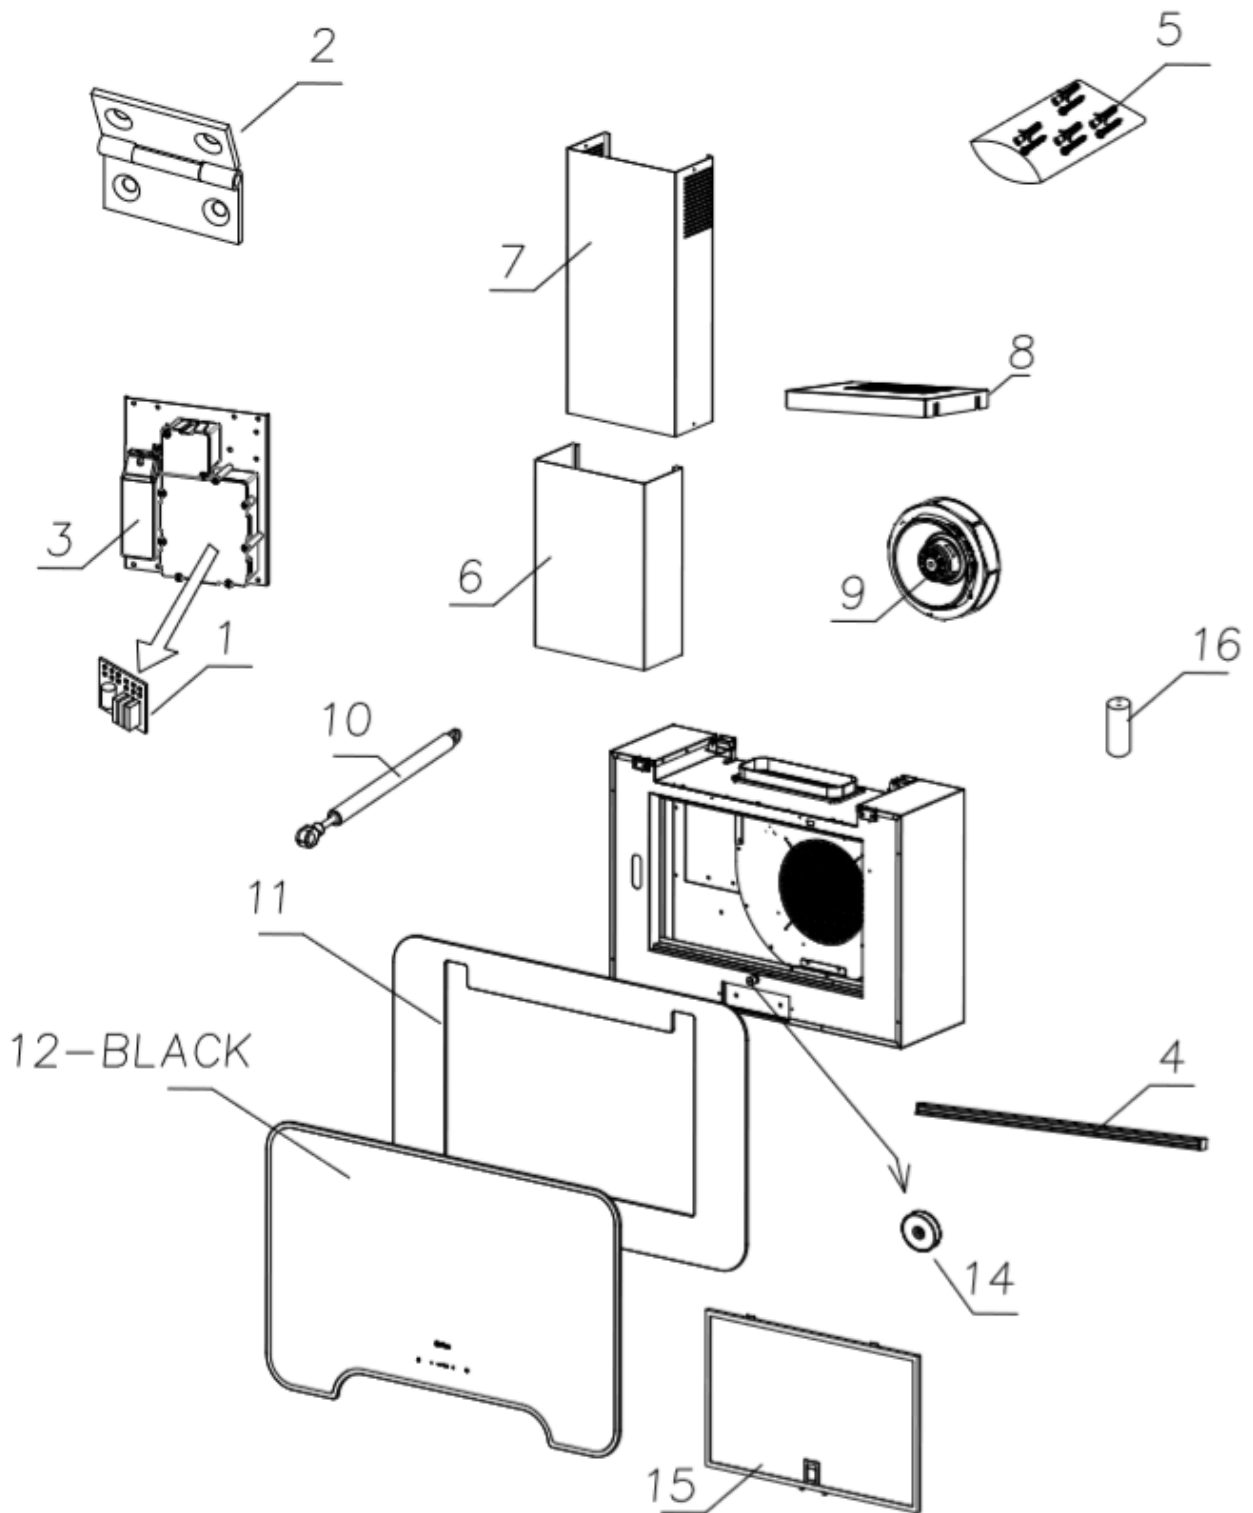

NOV800

Caple Nova Flat Wall Hood Black

Technical Manual

NOV800

Caple Nova Flat Wall Hood Black

NOV800

Caple Nova Flat Wall Hood Black

Item	Part Number	Description	Quantity
1	75085404041	Main print	1
2	75096003003	Flat milled hinge	1
3	75007026320	Transformer	1
4	75011515012	LED strip	1
5	75001110111	Fixings	1
6	75001110141	Lower flue section	1
7	75001110142	Upper flue section	1
8	75001110900	Upper grid	1
9	75001110123	Motor	1
10	75121561861	Gas spring	1
11	75001110410	White glass	1
12	75021110411	Black glass	1
14	75007026155	Magnet	1
15	75002400480	Grease filter	1
16	75007026042	Capacitor	1