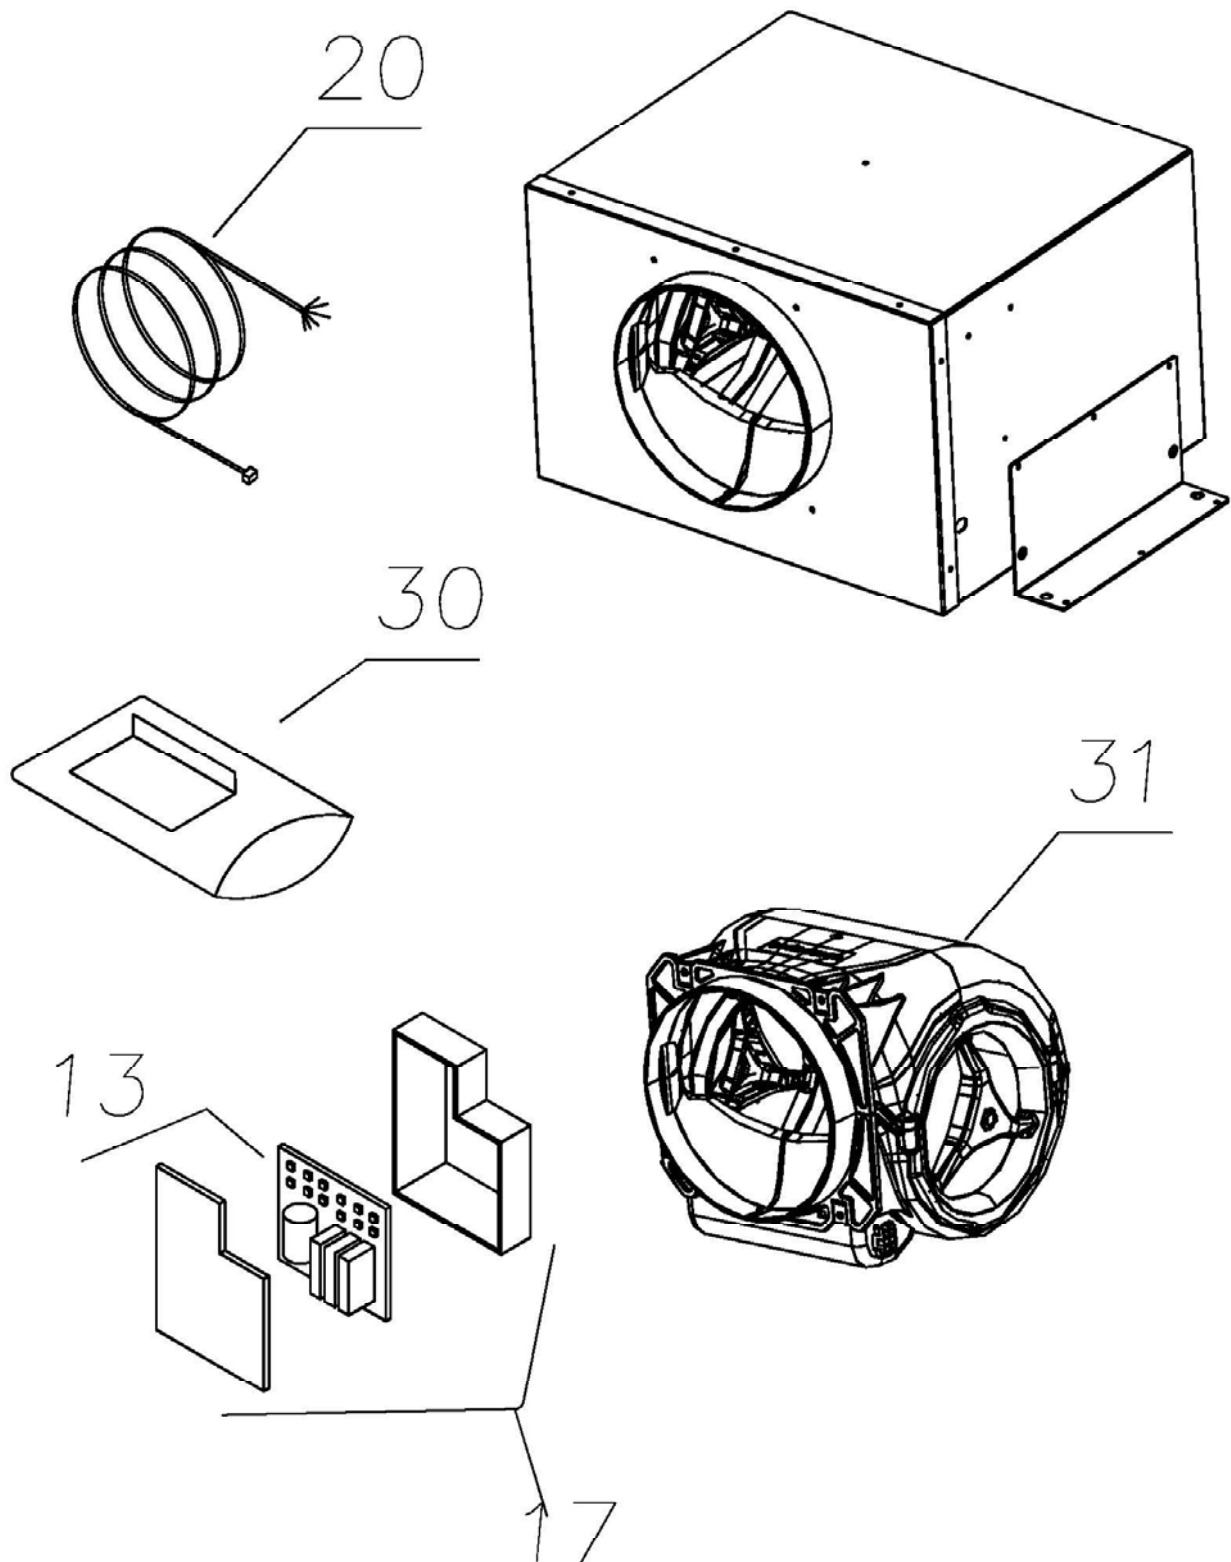

DDMEXT2/5

Caple internal cavity motor

Technical information

DDMEXT2/5

Caple internal cavity motor

DDMEXT2/5 - Caple internal cavity motor

Item	Part Code	Description	Qty
13	44001299998	SEM8 WIRING BOARD	1
17	75071439999	WIRING BOX SET	1
18	77007299999	ACCESSORIES BAG SEM 1	1
19	90014512073	LIBRETTO ISTR. SEM8 CAPLE	1
20	42449999999	CABLE WITH CONNECTOR LENGTH 7MT.	1
31	42007899998	EB4 D2E160 MOTOR	1

DDMEXT2/5

Caple internal cavity motor