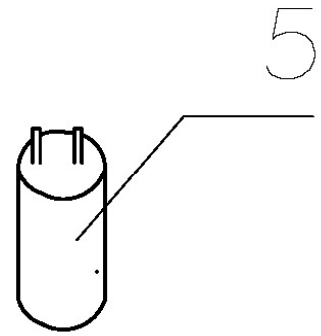

DDMEXT25

Caple internal motor

Technical information

DDMEXT25

Caple internal motor

DDMEXT25 - Caple internal motor

Item	Part Code	Description	Qty
1	75071008573	SEM8 CABLE	1
2	75071008008	MAIN PRINT FOR SINGLE-SPEED AND BRUSHLESS MOTOR	1
3	75071008601	MOTOR GROUP	1
4	75071001072	SEM1 FIXING KIT	1
5	75071008041	CAPACITOR	1