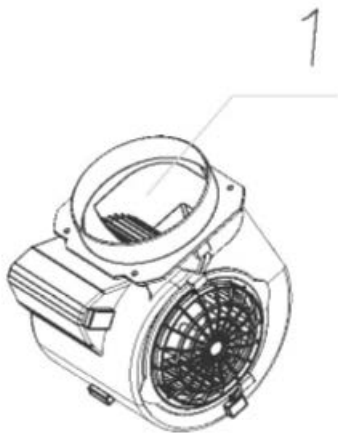

DDMEXT21

Caple Internal Motor

Technical Manual

DDMEXT21 - Caple Internal Motor

DDMEXT21

Caple Internal Motor

Position	Part Number	Description	Quantity
1	75061500999	PLASTIC MOTOR 800E - TO 01/2017	1
1	75061500099	MOTOR - FROM 02/2017	1
2	75071001045	SEM1 CABLE	1
3	75071001072	SEM1 FIXING KIT	1