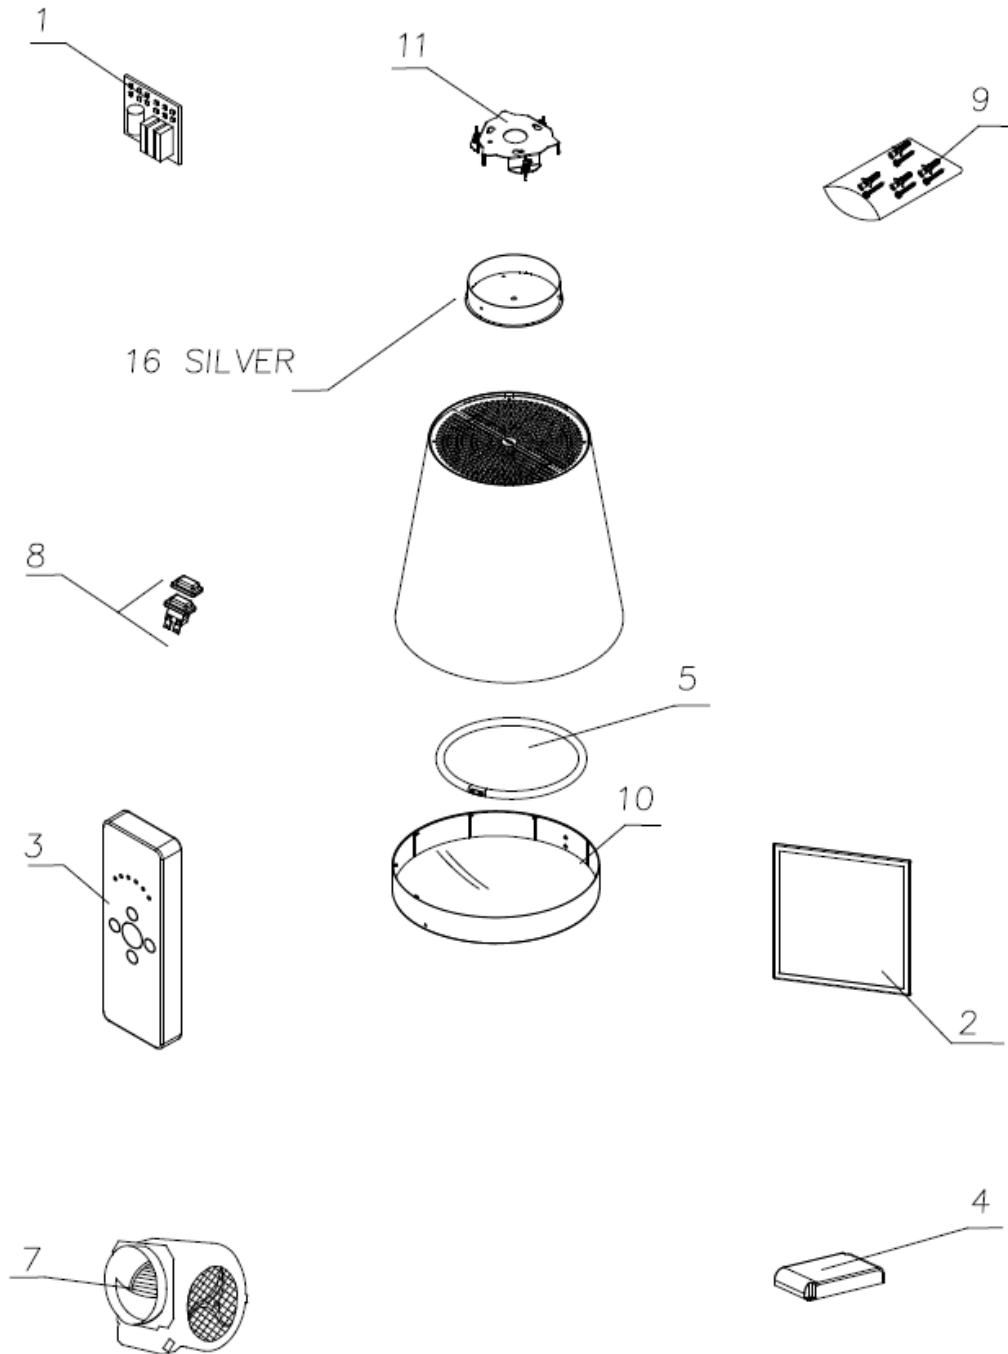

ZAL48SL

Caple- Zalto Island Hood – Silver

Technical Manual

ZAL48SL - Caple- Zalto Island Hood – Silver

ZAL48SL - Caple- Zalto Island Hood – Silver

Position	Part Number	Description	Quantity
1	75070180181	MAIN PRINT	1
2	75071050031	GREASE FILTER	1
3	75470140400	REMOTE CONTROL	1
4	75070406015	TRANSFORMER MBQ242/2 230V	1
5	75070406842	NEON LR-T5 40W	1
7	75051007000	PLASTIC MOTOR	1
8	75470199999	EMERGENCY SWITCH/START NEON	1
9	75000280028	ACCESSORIES	1
10	75001050318	NEON PANEL	1
11	75000280332	CEILING BRACKET	1
16	75000281426	CEILING COVER SILVER	1