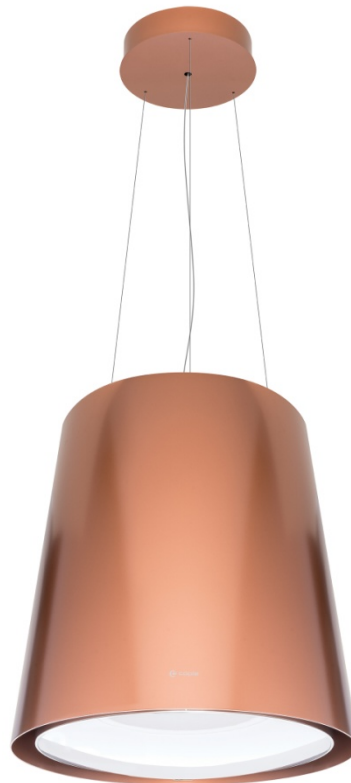

ZAL48CO

Caple- Zalto Island Hood – Copper

Technical Manual

ZAL48CO - Caple- Zalto Island Hood – Copper

ZAL48CO - Caple- Zalto Island Hood – Copper

Position	Part Number	Description	Quantity
1	75070180181	MAIN PRINT	1
2	75071050031	GREASE FILTER	1
3	75470140400	REMOTE CONTROL	1
4	75070406015	TRANSFORMER MBQ242/2 230V	1
5	75070406842	NEON LR-T5 40W	1
7	75051007000	PLASTIC MOTOR	1
8	75470199999	EMERGENCY SWITCH/START NEON	1
9	75000280028	ACCESSORIES	1
10	75001050318	NEON PANEL	1
11	75000280332	CEILING BRACKET	1
14	75000282326	CEILING COVER COPPER	1