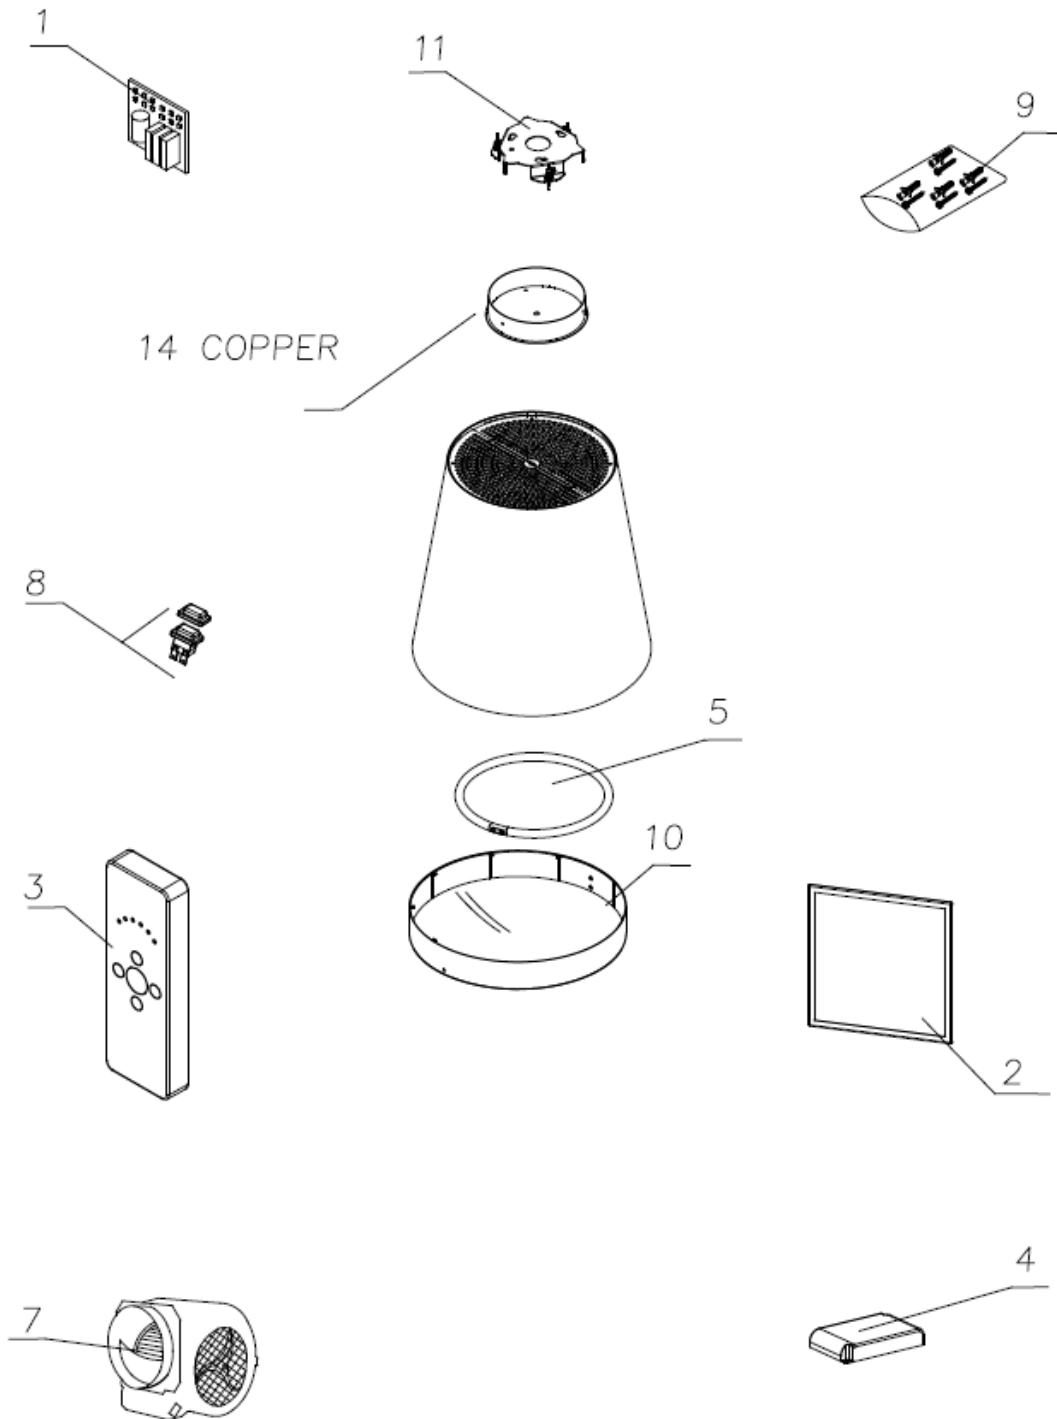

ZAL48CO

Caple- Zalto Island Hood – Copper

Technical Manual

ZAL48CO - Caple- Zalto Island Hood – Copper

ZAL48CO - Caple- Zalto Island Hood – Copper

Position	Part Number	Description	Quantity
1	75070180181	MAIN PRINT	1
2	75071050031	GREASE FILTER	1
3	75470140400	REMOTE CONTROL	1
4	75070406015	TRANSFORMER MBQ242/2 230V	1
5	75070406842	NEON LR-T5 40W	1
7	75051007000	PLASTIC MOTOR	1
8	75470199999	EMERGENCY SWITCH/START NEON	1
9	75000280028	ACCESSORIES	1
10	75001050318	NEON PANEL	1
11	75000280332	CEILING BRACKET	1
14	75000282326	CEILING COVER COPPER	1