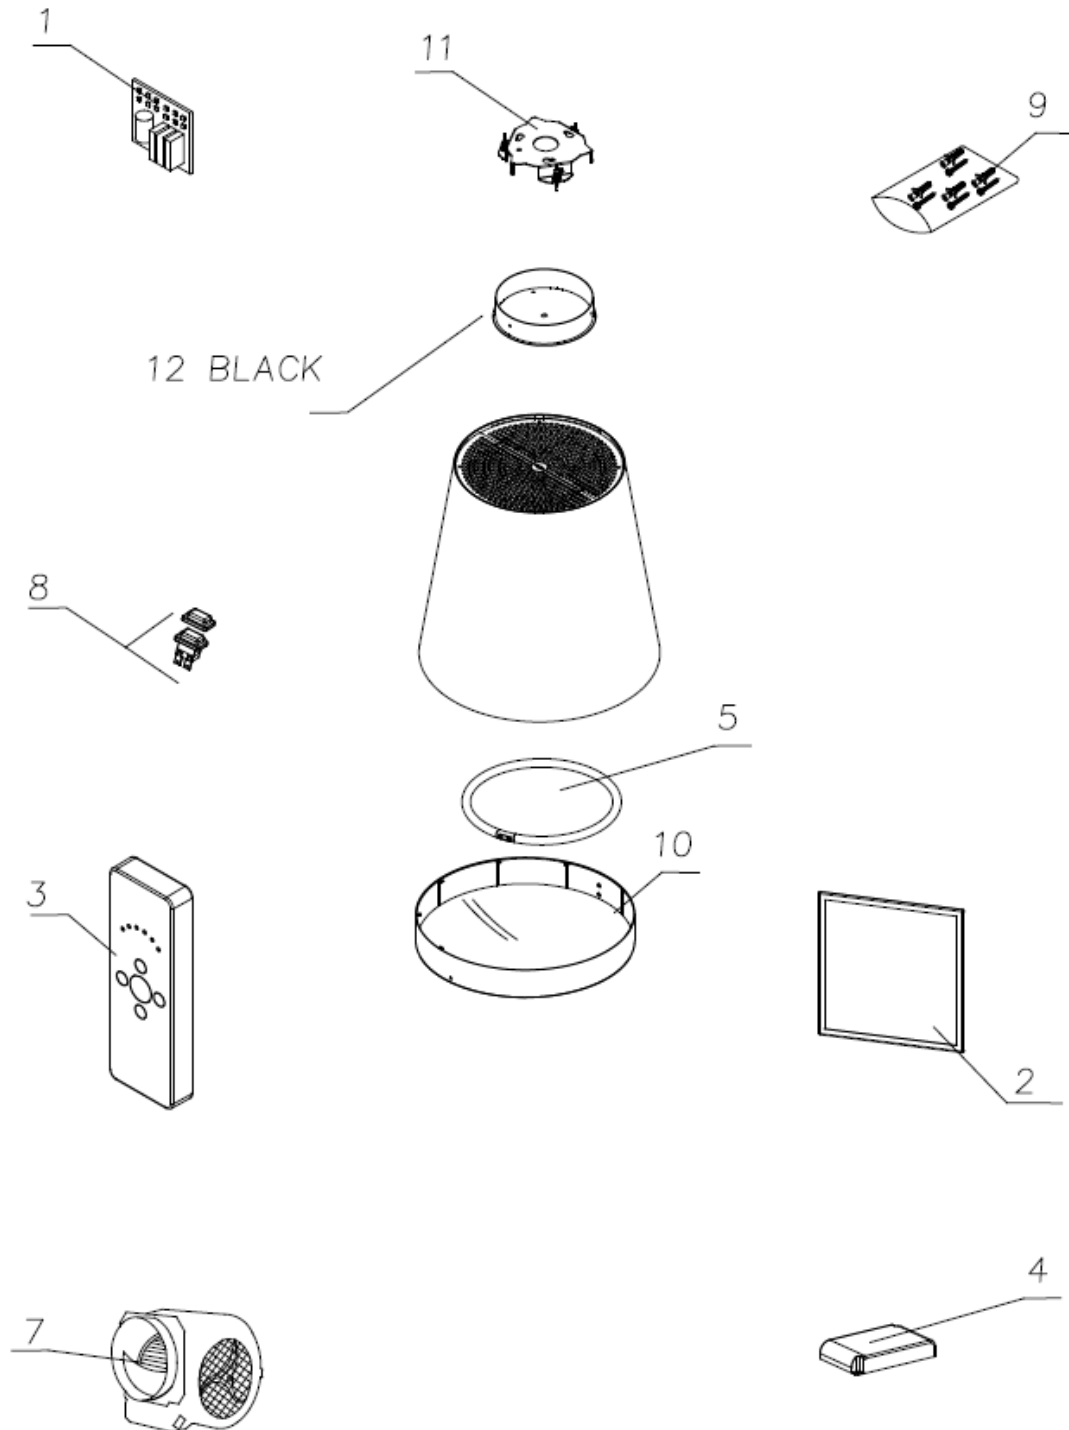

ZAL48BK

Caple- Zalto Island Hood – Black

Technical Manual

ZAL48BK - Caple- Zalto Island Hood – Black

ZAL48BK - Caple- Zalto Island Hood – Black

Position	Part Number	Description	Quantity
1	75070180181	MAIN PRINT	1
2	75071050031	GREASE FILTER	1
3	75470140400	REMOTE CONTROL	1
4	75070406015	TRANSFORMER MBQ242/2 230V	1
5	75070406842	NEON LR-T5 40W	1
7	75051007000	PLASTIC MOTOR	1
8	75470199999	EMERGENCY SWITCH/START NEON	1
9	75000280028	ACCESSORIES	1
10	75001050318	NEON PANEL	1
11	75000280332	CEILING BRACKET	1
12	75000284326	CEILING COVER BLACK	1