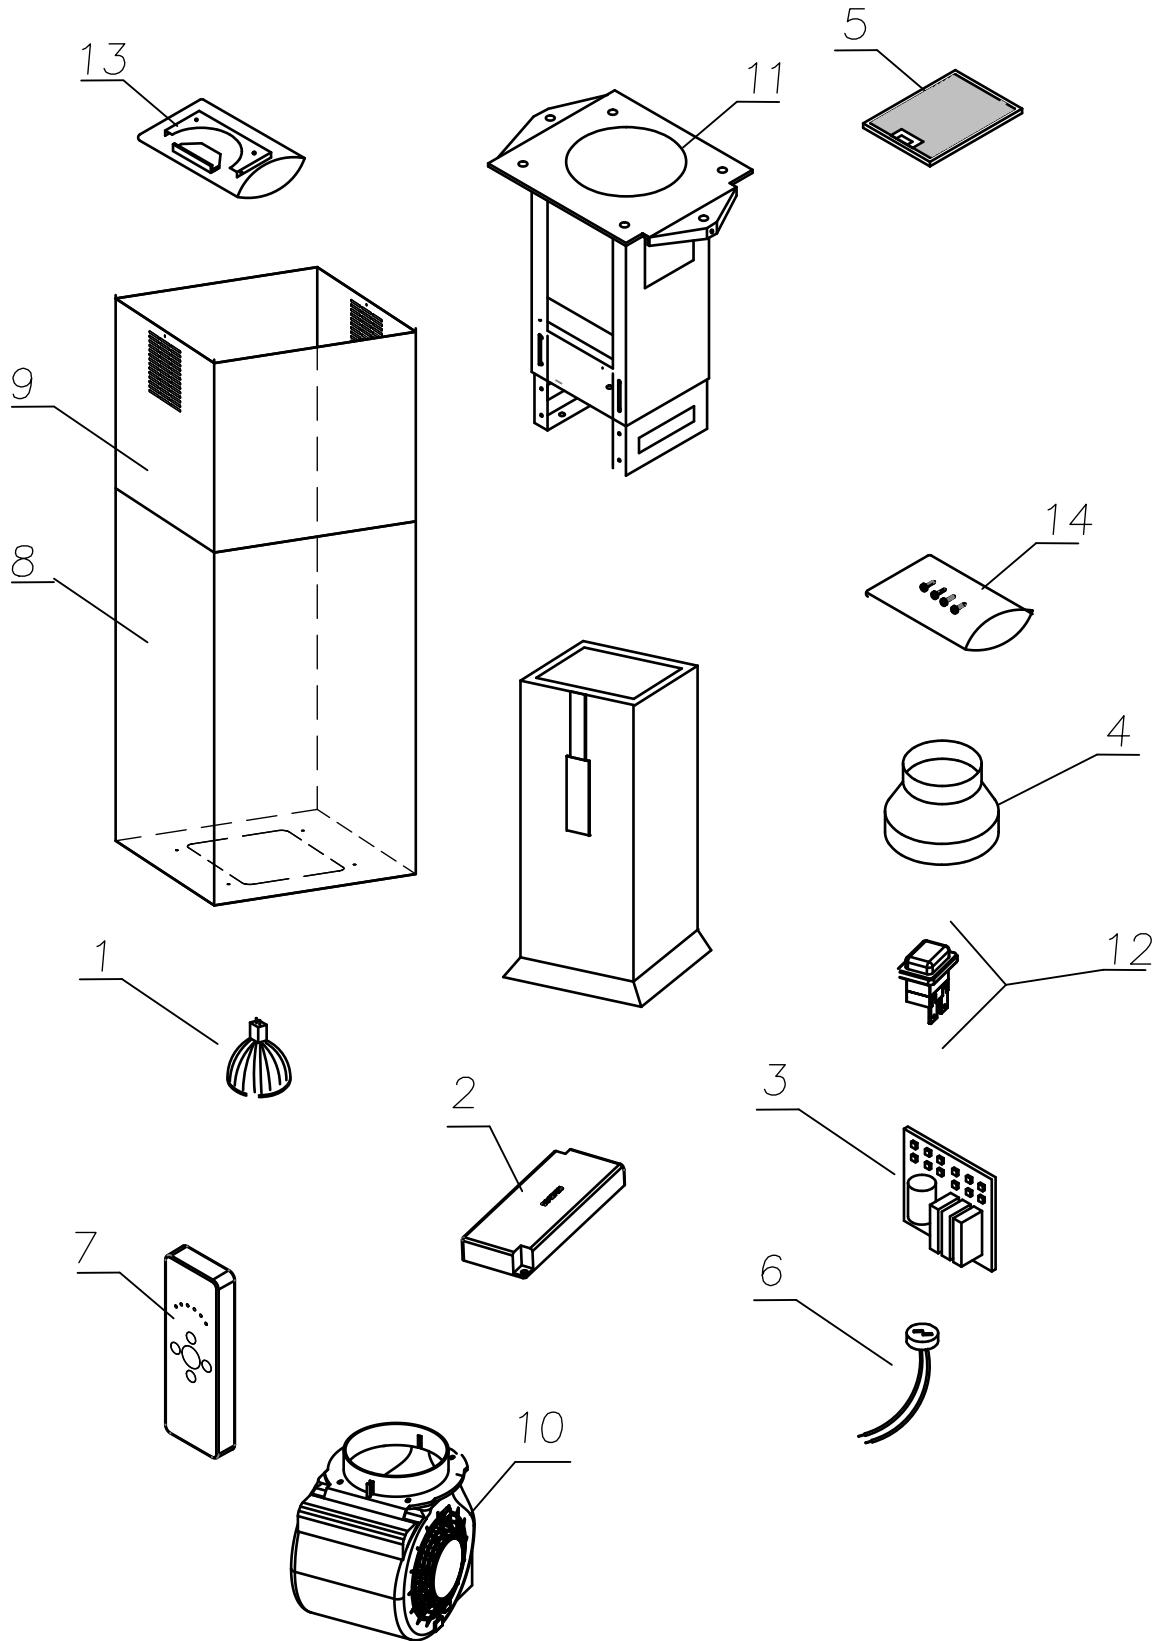

PI403

Plaza Cuboid Island Hood

Technical Manual

## PI403 - Plaza Cuboid Island Hood

## PI403 - Plaza Cuboid Island Hood

Position	Part Number	Description	Quantity
1	75042953136	LED LAMP MR16	1
2	75007026320	TRANSFORMER DC 12V EFU 122320	1
3	75070180181	MAIN PCB SLT/E EL	1
4	75070404028	REDUCTION FLANGE 150/125	1
5	75070404801	GREASE FILTER 239X300	1
6	75070404333	LAMP SOCKET	1
7	75470140400	REMOTE CONTROL	1
8	75042405124	LOWER CHIMNEY	1
9	75040500001	STAINLESS STEEL UPPER CHIMNEY	1
10	75061500099	MOTOR	1
11	75168196005	STRUCTURE FOR MODULE	1
12	75470199999	EMERGENCY SWITCH/START NEON	1
13	75070404405	ACCESSORIES MOD.405	1
14	75070404404	ACCESSORIES MOD.404	1