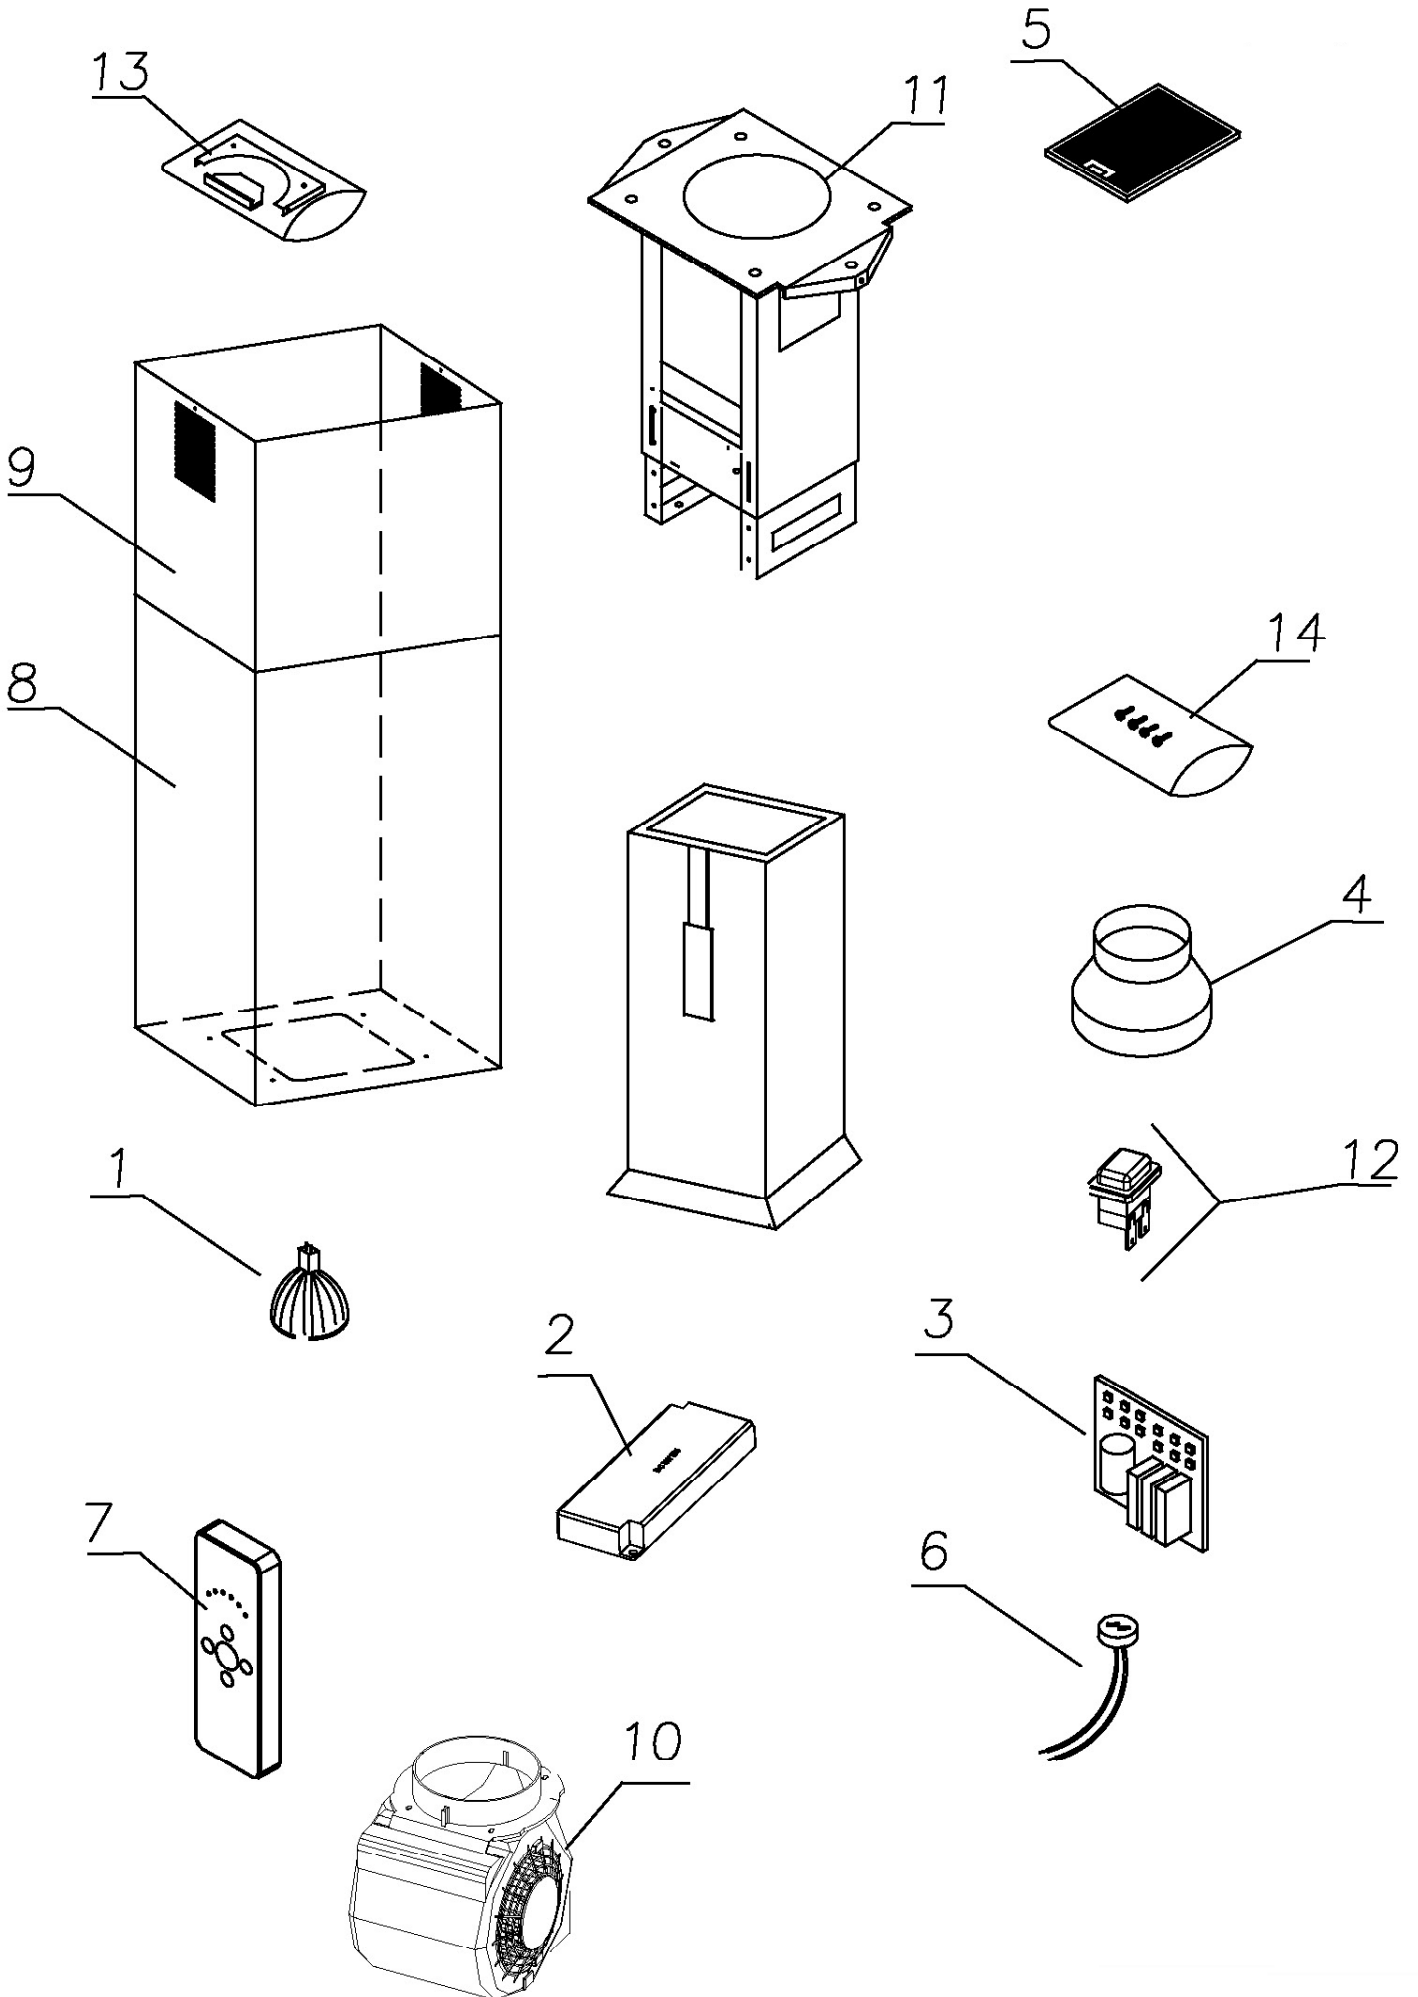

PI402

Plaza 40cm cuboid island hood

Technical information

PI402 - Plaza 40cm cuboid island hood

Item	Part Code	Description	Qty
1	75042953136	ASS. R. LED MR16 4W 12V	1
2	75007026320	TRANSFORMER DC 12V EFU 122320	1
3	75070180181	MAIN PRINT SLT/E EL	1
4	75070404028	REDUCTION FLANGE 150/125	1
5	75070404801	GREASE FILTER 239X300	1
6	75070404333	LAMP SOCKET	1
7	75470140400	REMOTE CONTROL	1
8	75042405124	LOWER CHIMNEY M.405 CAPLE	1
9	75040500001	STAINLESS STEEL UPPER CHIMNEY	1
10	75061500999	PLASTIC MOTOR 800 E. LA.	1
11	75168196005	STRUCTURE FOR MODUL	1
12	75470199999	EMERGENCY SWITCH/START NEON	1
13	75070404405	ACCESSORIES MOD.405	1
14	75070404404	ACCESSORIES MOD.404	1