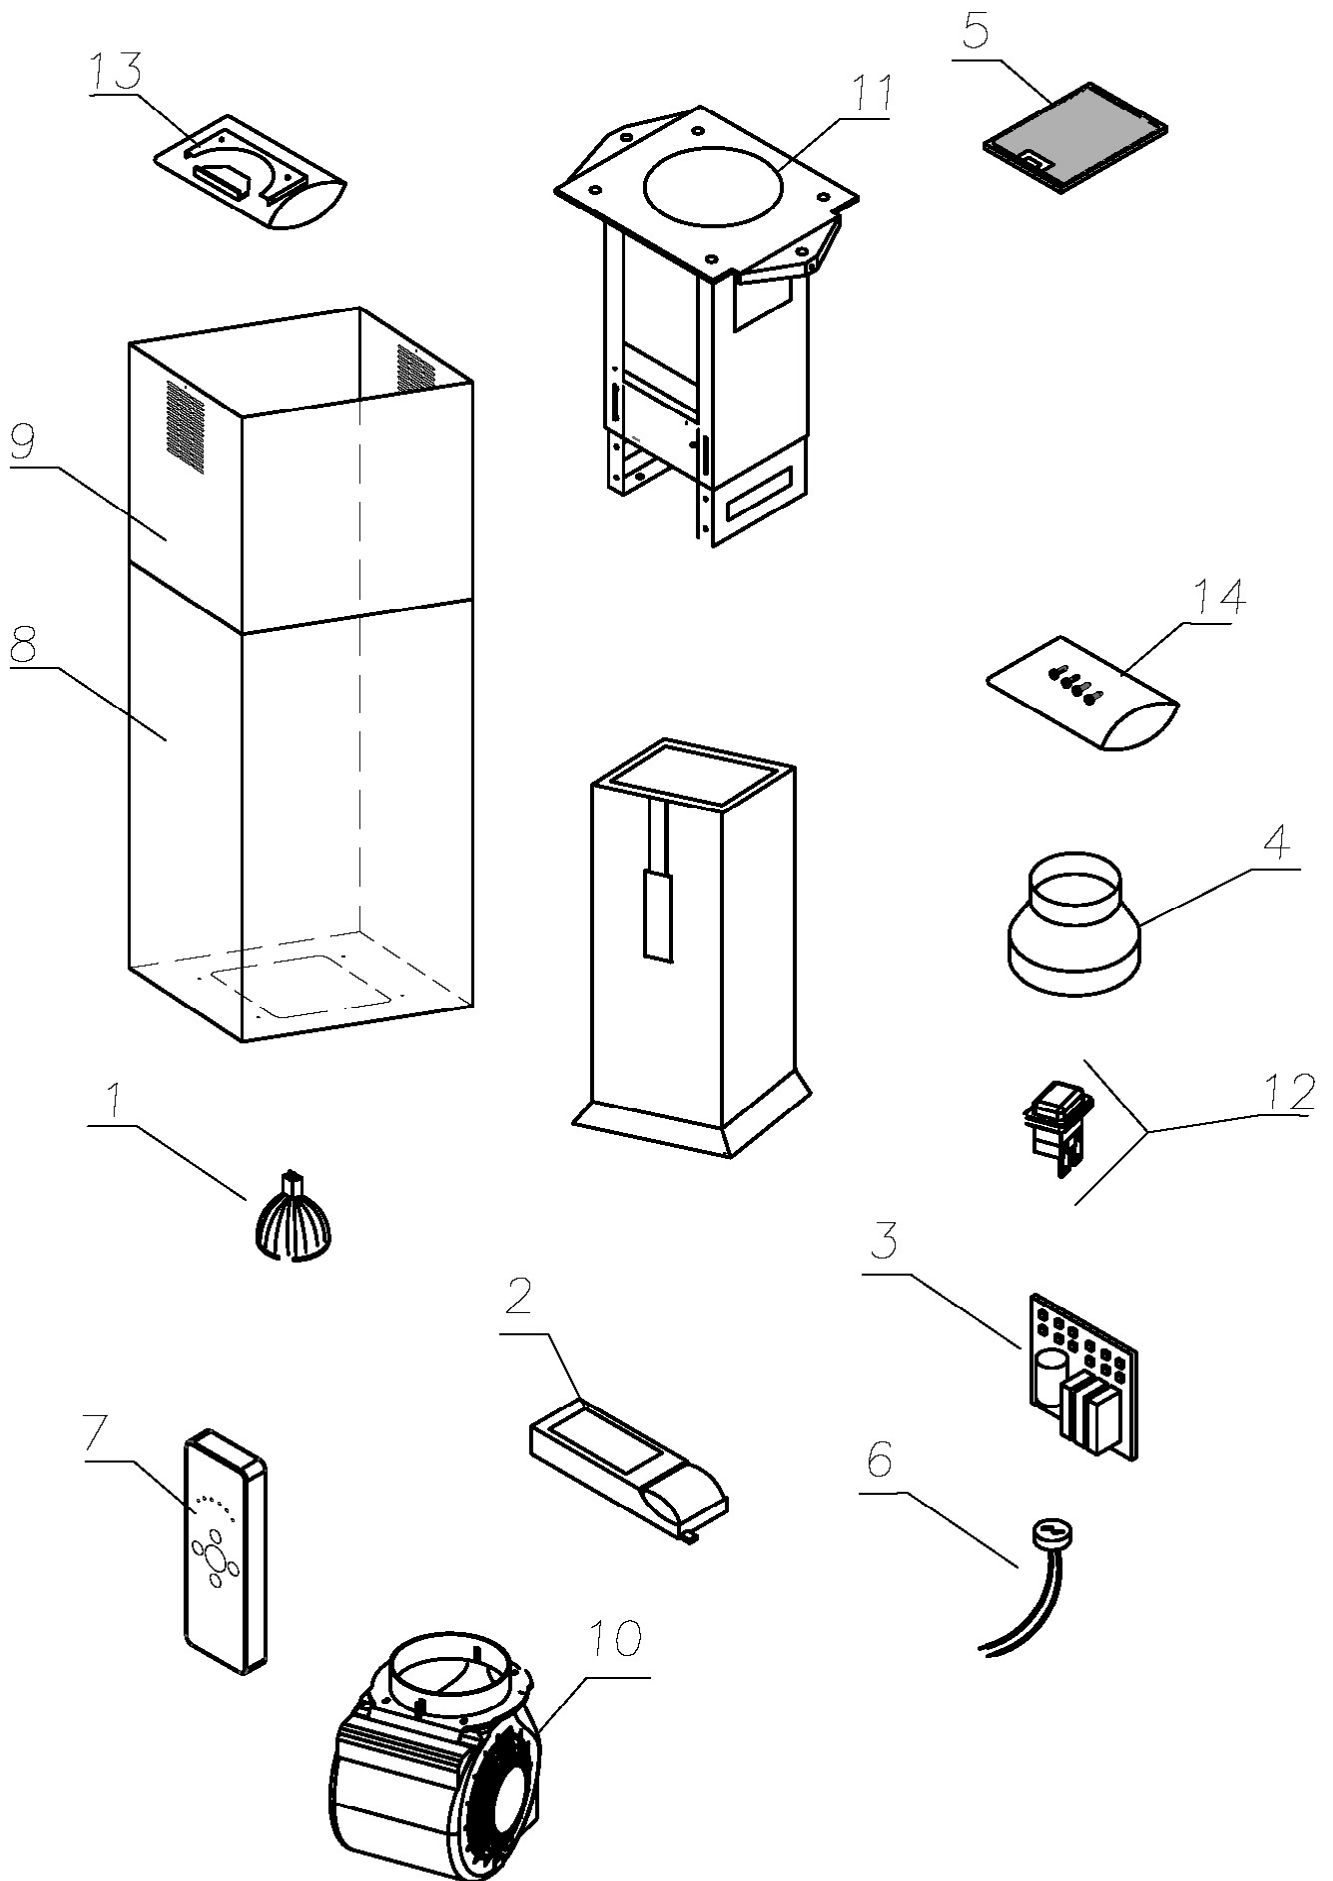

PI401

Plaza 40cm cuboid island hood

Technical information

PI401

Plaza 40cm cuboid island hood

PI401 - Plaza 40cm cuboid island hood

Item	Part Code	Description	Qty
1	75070404130	LAMP 40W	1
2	75070404300	TRANSFORMER 20/105W	1
3	75070180181	MAIN PRINT SLT/E EL	1
4	75070404028	REDUCTION FLANGE 150/125	1
5	75070404801	GREASE FILTER 239X300	1
6	75070404333	LAMP SOCKET	1
7	75470140400	REMOTE CONTROL	1
8	75042405124	LOWER CHIMNEY M.405 CAPLE	1
9	75040500001	STAINLESS STEEL UPPER CHIMNEY	1
10	75061500999	PLASTIC MOTOR 800 E. LA.	1
11	75168196005	STRUCTURE FOR MODUL	1
12	75470199999	EMERGENCY SWITCH/START NEON	1
13	75070404405	ACCESSORIES MOD.405	1
14	75070404404	ACCESSORIES MOD.404	1