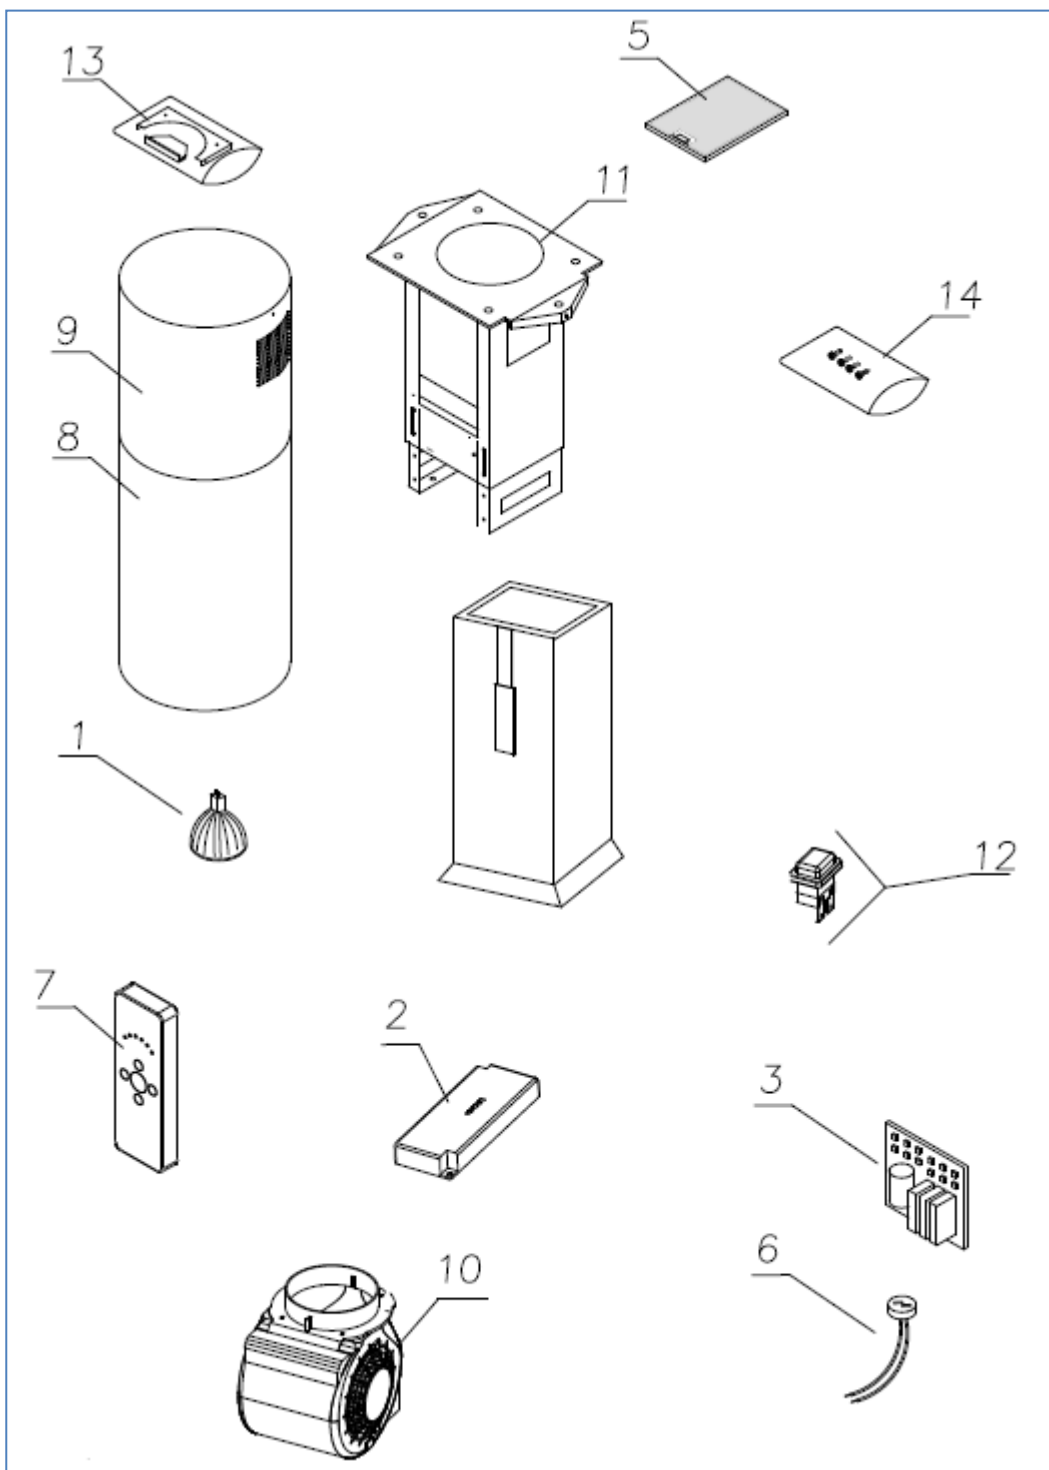

OI363

Caple Orbit Cylinder Island Hood

Technical Manual

OI363

Caple Orbit Cylinder Island Hood

OI363

Caple Orbit Cylinder Island Hood

Item	Part Number	Description	Quantity
1	75042953136	LED lamp	1
2	75007026320	Transformer	1
3	75070180181	Main PCB	1
5	75070404801	Grease filter	1
6	75070404333	Lamp socket	1
7	75470140400	Remote control	1
8	75022912404	Lower chimney	1
9	75038900791	Upper chimney	1
10	75061500099	Motor	1
11	75168196003	Hood chassis	1
12	75470199999	Emergency switch/start neon	1
13	75070404403	Accessories 403	1
14	75070404404	Accessories 404	1