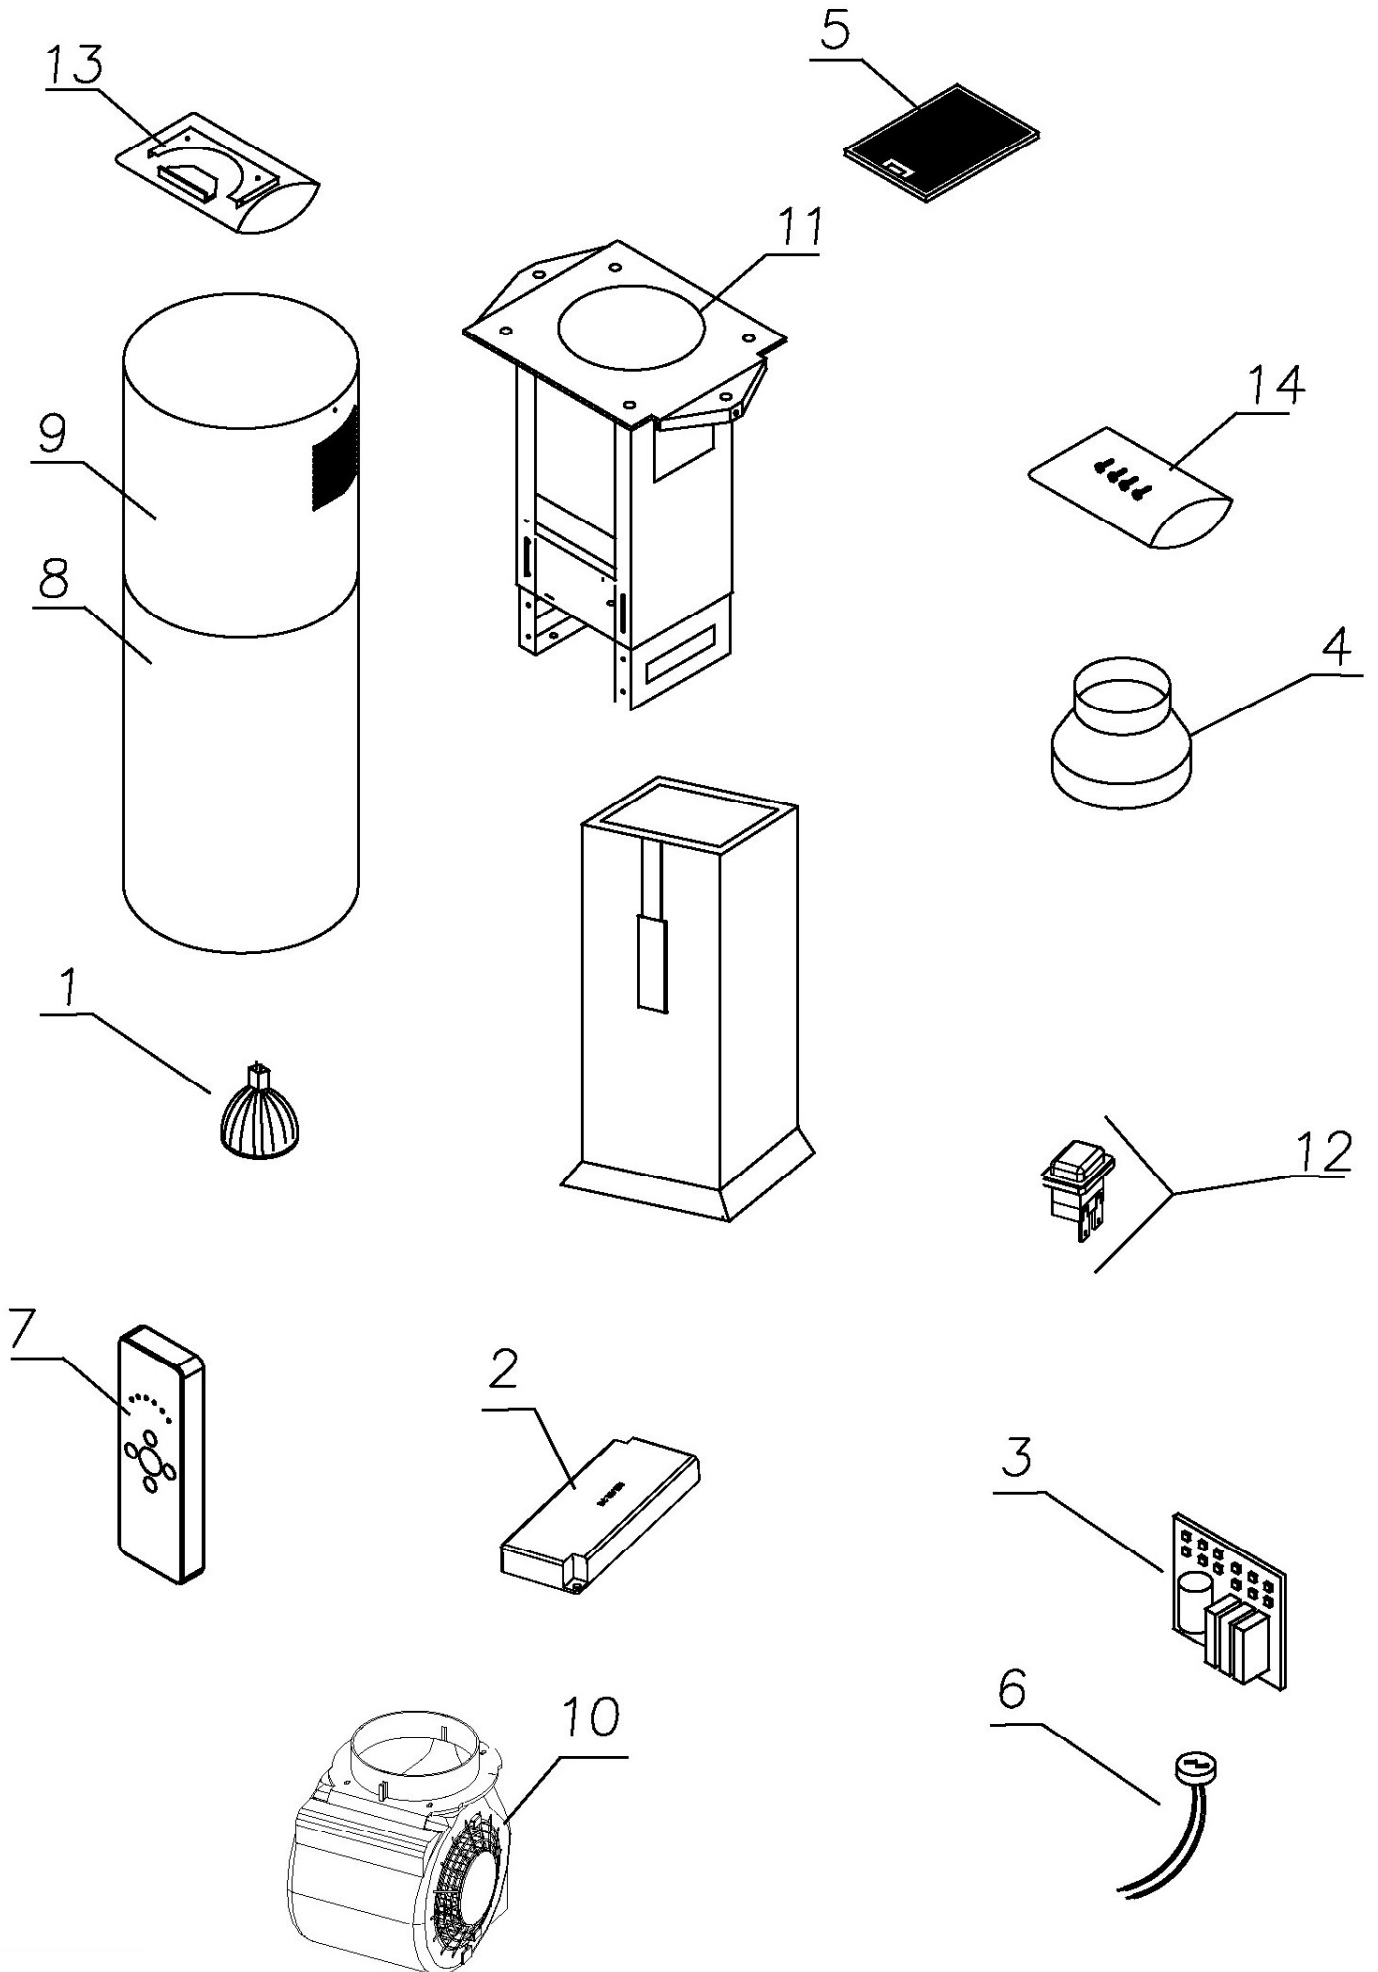

OI362

Orbit 36cm cylinder island hood

Technical information

OI362

Orbit 36cm cylinder island hood

OI362 - Orbit 36cm cylinder island hood

Item	Part Code	Description	Qty
1	75042953136	LED 4W 12V	1
2	75007026320	TRANSFORMER DC 12V EFU 122320	1
3	75070180181	MAIN PRINT SLT/E EL	1
4	75070404028	REDUCTION FLANGE 150/125	1
5	75070404801	GREASE FILTER 239X300	1
6	75070404333	LAMP SOCKET	1
7	75470140400	REMOTE CONTROL	1
8	75022912404	LOWER CHIMNEY M404	1
9	75038900791	UPPER CHIMNEY M.403	1
10	75061500999	PLASTIC MOTOR 800 E. LA.	1
11	75168196003	STRUCTURE FOR MODUL 403	1
12	75470199999	EMERGENCY SWITCH/START NEON	1
13	75070404403	ACCESSORIES MOD.403	1
14	75070404404	ACCESSORIES MOD.404	1