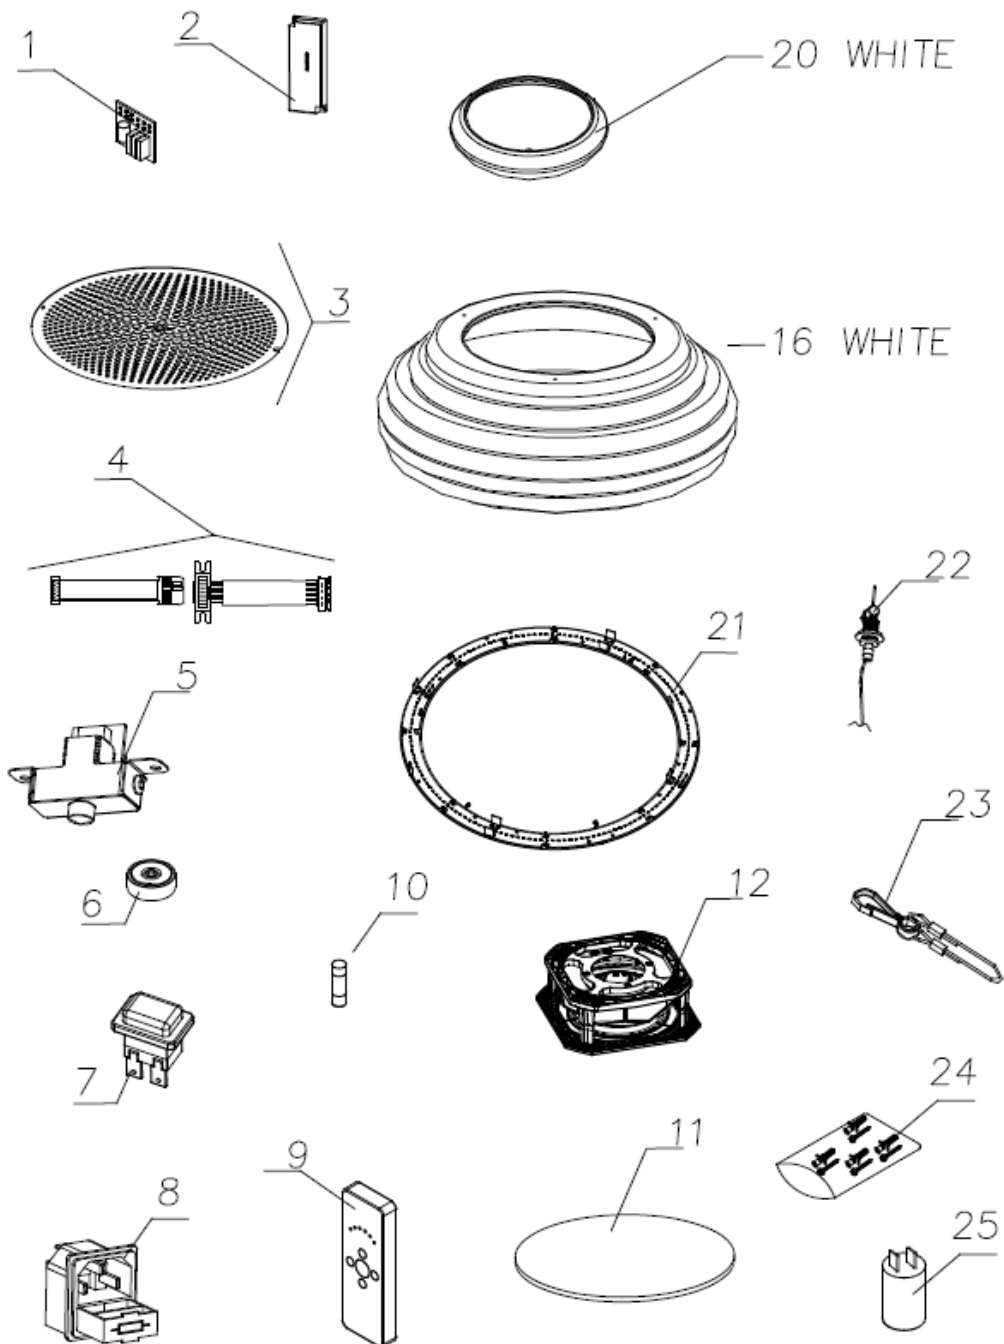

CR750WH

Caple Ceramica Ellias 70cm Island Hood White

Technical Manual

CR750WH

Caple Ceramica Ellias 70cm Island Hood White

CR750WH

Caple Ceramica Ellias 70cm Island Hood White

Position	Part Number	Description	Quantity
1	75070180181	MAIN PRINT	1
2	75007026320	TRANSFORMER DC 12V	1
3	75007026037	GREASE FILTER	1
4	75007026537	FLAT SPEED INDICATOR	1
5	75007026962	SPEED INDICATOR	1
6	75007026155	MAGNET 15X5	1
7	75470199999	EMERGENCY SWITCH/START NEON	1
8	75007026063	CONNECTOR	1
9	75007026001	BLACK REMOTE CONTROL	1
10	75007026520	FUSE 5X20 2A	1
11	75007026038	CARBON FILTER	1
12	75007026123	MOTOR	1
16	75007027003	WHITE CERAMIC	1
20	75007026943	CEILING CERAMIC WHITE	1
21	75007026540	LED CIRCLE	1
22	75007026044	STEEL SUPPORT CABL	1
23	75007026107	SECURITY SNAP-HOOK	1
24	75007026100	ACCESSORIES	1
25	75007026042	CAPACITOR 3,15 MICROF	1