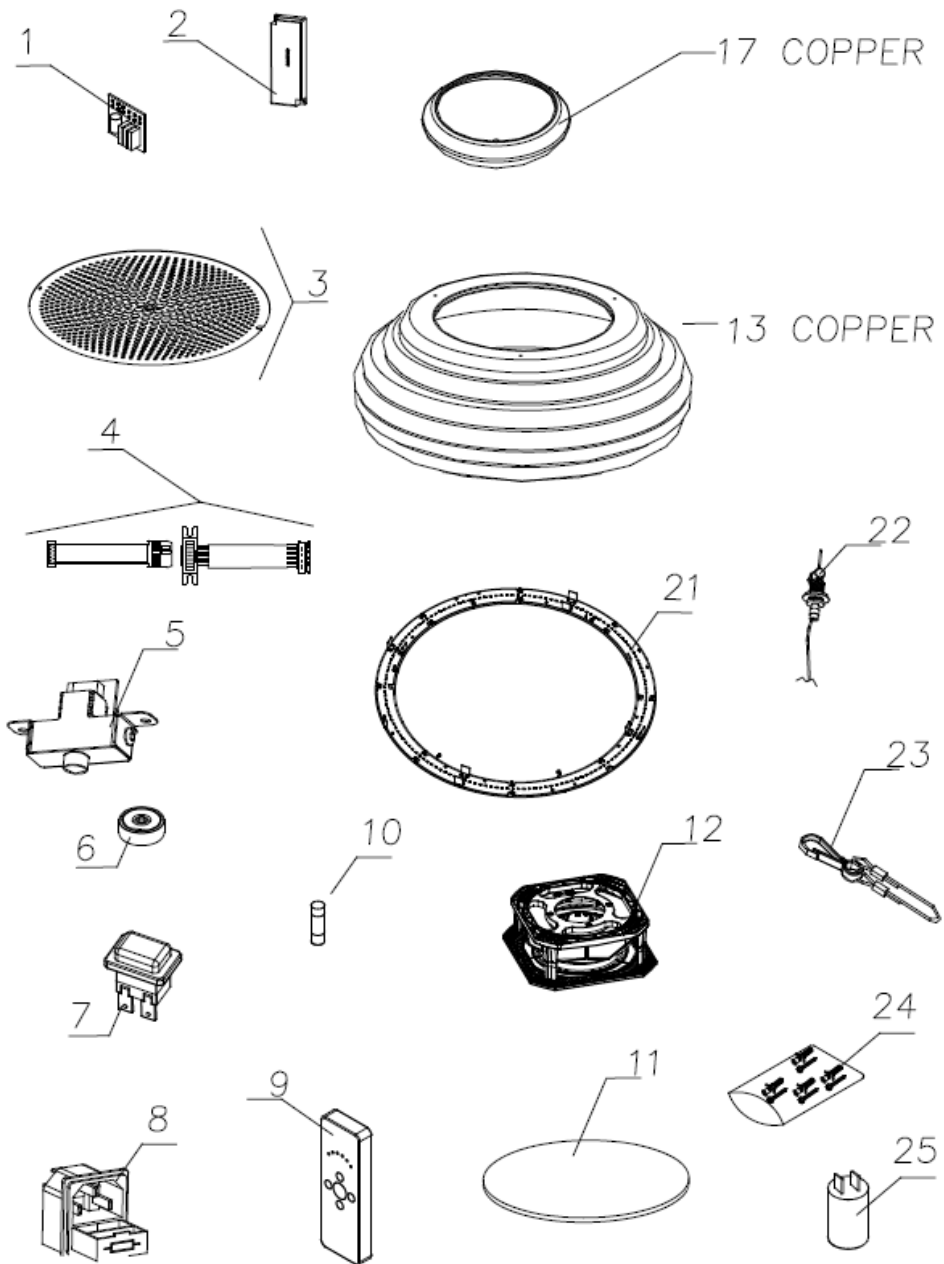

CR750CO

Caple Ceramica Ellias 70cm Island Hood Copper

Technical Manual

CR750CO

Caple Ceramica Ellias 70cm Island Hood Copper

CR750CO

Caple Ceramica Ellias 70cm Island Hood Copper

Position	Part Number	Description	Quantity
1	75070180181	MAIN PRINT	1
2	75007026320	TRANSFORMER DC 12V	1
3	75007026037	GREASE FILTER	1
4	75007026537	FLAT SPEED INDICATOR	1
5	75007026962	SPEED INDICATOR	1
6	75007026155	MAGNET 15X5	1
7	75470199999	EMERGENCY SWITCH/START NEON	1
8	75007026063	CONNECTOR	1
9	75007026001	BLACK REMOTE CONTROL	1
10	75007026520	FUSE 5X20 2A	1
11	75007026038	CARBON FILTER	1
12	75007026123	MOTOR	1
13	75007027020	COPPER CERAMIC	1
17	75007026931	CEILING CERAMIC COPPER	1
21	75007026540	LED CIRCLE	1
22	75007026044	STEEL SUPPORT CABL	1
23	75007026107	SECURITY SNAP-HOOK	1
24	75007026100	ACCESSORIES	1
25	75007026042	CAPACITOR 3,15 MICROF	1