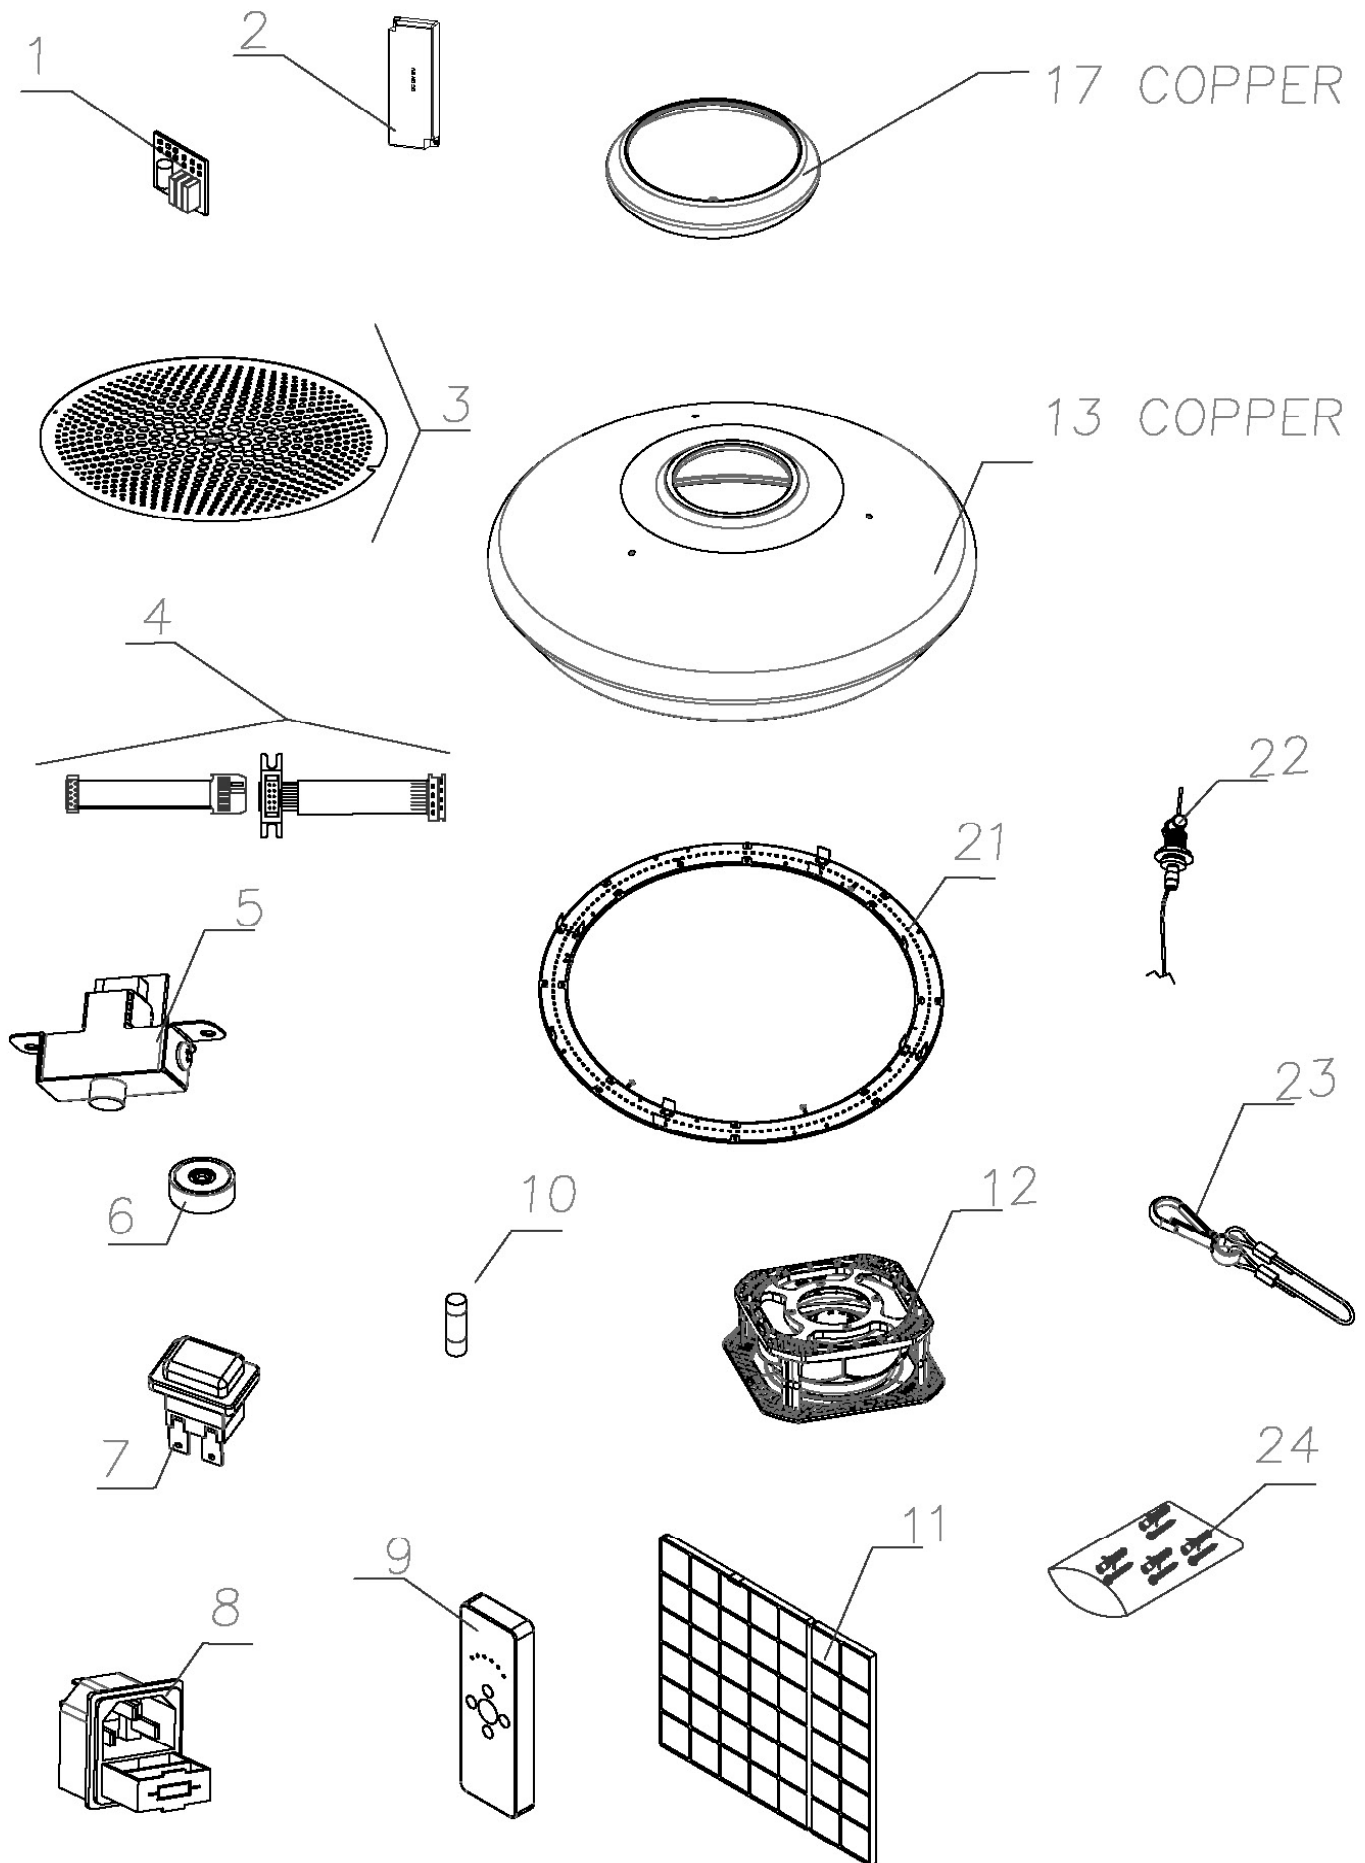

CR700SL

Caple Ceramica 690mm Island

Technical information

CR700

Caple Ceramica 690mm Island

CR700SL - Caple Ceramica 690mm Island

Item	Part Number	Description	Quantity
1	75070180181	MAIN PRINT SLT/E EL SINGLE-SPEED	1
2	75007026320	TRANSFORMER	1
3	75007026025	GREASE FILTER	1
4	75007026537	FLAT SPEED INDICATOR	1
5	75007026962	SPEED INDICATOR	1
6	75007026155	MAGNET 15X5	1
7	75470199999	EMERGENCY SWITCH/START NEON	1
8	75007026063	CONNECTOR	1
9	75470140400	REMOTE CONTROL	1
10	75007026520	FUSE 5X20 2 AMPERE	1
11	75007026038	CARBON FILTER	1
12	75007026123	MOTOR	1
13	75007026922	CERAMIC	1
17	75007026942	CEILING CERAMIC	1
21	75007026540	LED CIRCLE	1
22	75007026044	STEEL SUPPORT CABLE	1
23	75007026107	SECURITY SNAP-HOOK	1
24	75007026100	ACCESSORIES	1
25	75007026042	CAPACITOR	1