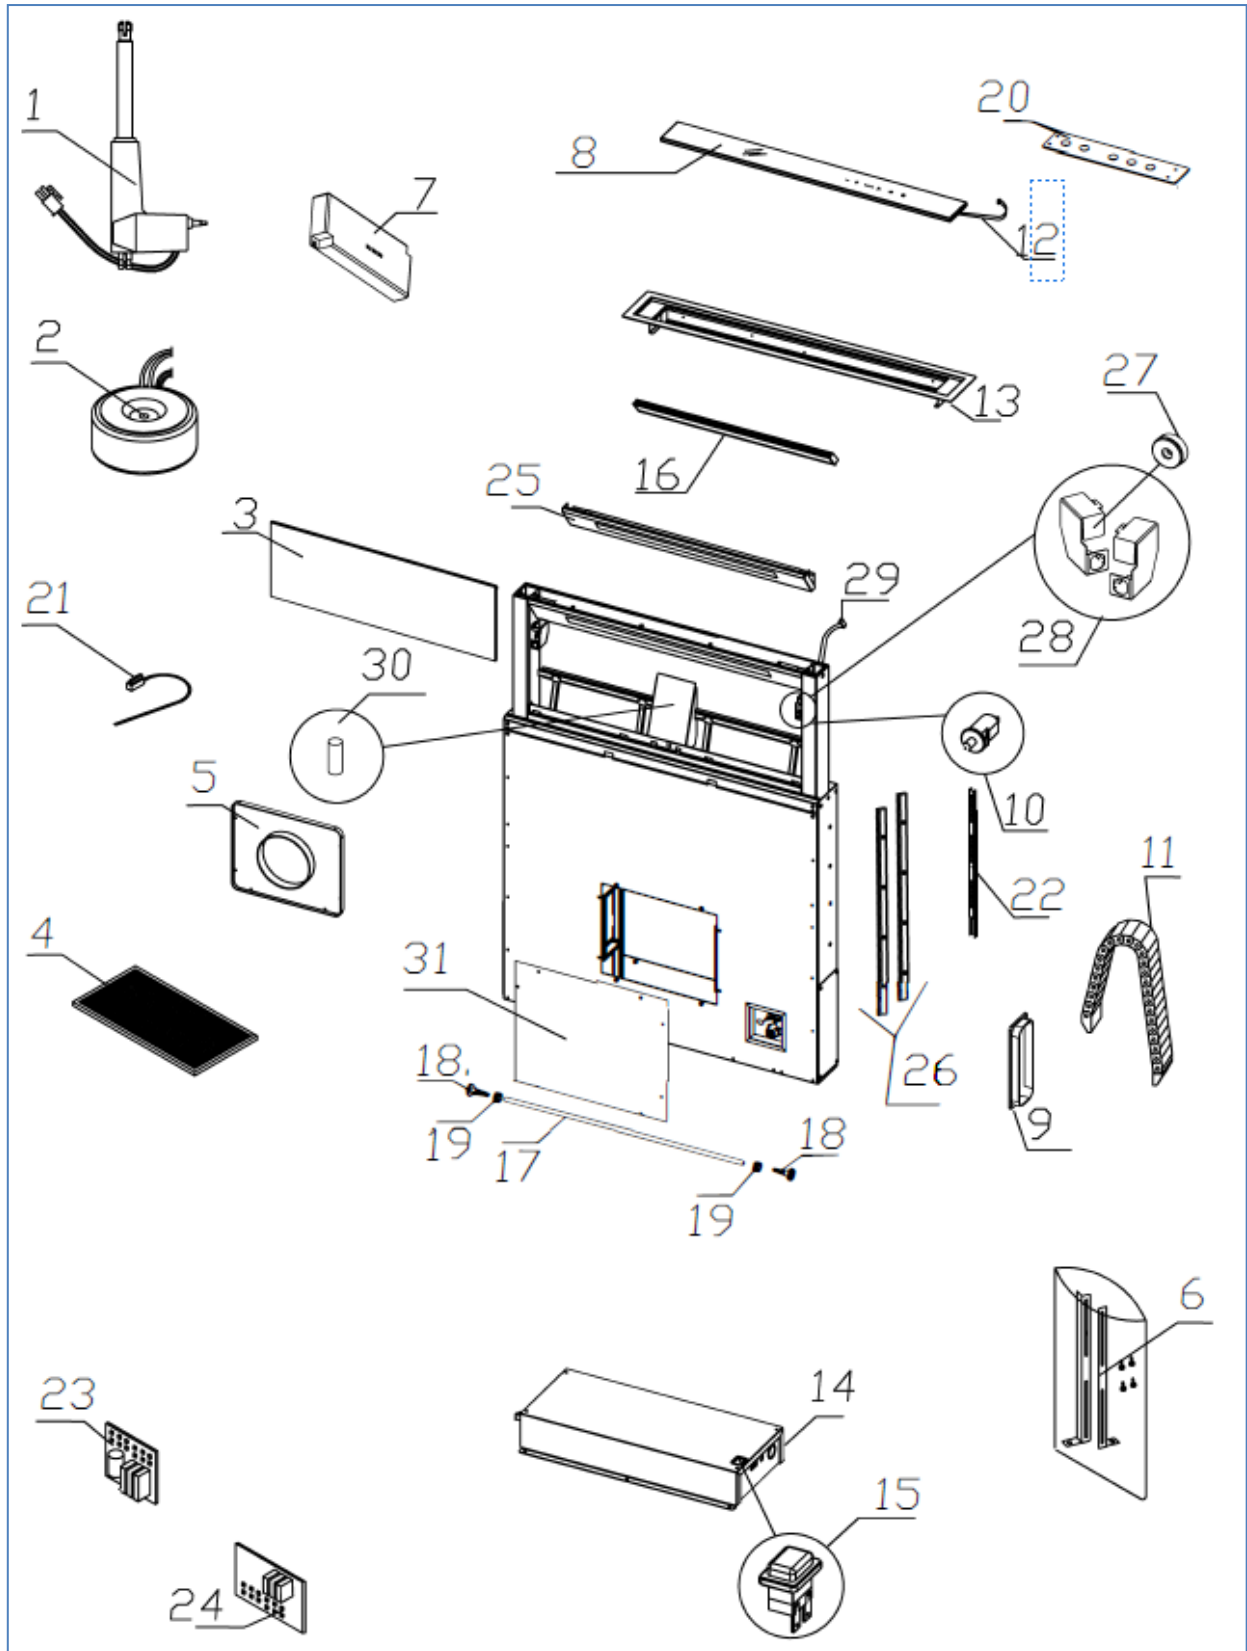

DD912BK

Downdraft 90cm hood Glass

Technical Manual

DD912BK

Downdraft 90cm hood Glass

DD912BK

Downdraft 90cm hood Glass

Item	Part Number	Description	Quantity
1	75072099999	Actuator	1
2	75075030499	Trasf. Toroid	1
3	75029014272	Panel	1
4	75071505033	Filter	1
5	75021001097	Front joint	1
6	75002002999	Accessories	1
7	75007026320	Transformer	1
8	75424925620	Top panel	1
9	75070102735	Lower lateral chimney joint	1
10	75025100335	Buttons	1
11	75074516018	Chain	1
12	75074516366	Flat cable	1
13	75002570515	Liner	1
14	75119211604	Wiring assembly	1
15	75470199999	Emergency switch/start neon	1
16	75070000017	LED strip	1
17	75180030021	Gear rod	1
18	75180030400	Gear	1
19	75501000015	Brass rod bush	1
20	75224499991	Command board	1
21	75075030312	Magnetic sensor	1
22	75181734380	Slide	1
23	75075034398	Main print	1
24	75004240999	Main board	1
25	75025100076	LED cover	1
26	75036099999	Rack (2 pcs)	1
27	75096000553	Magnet	1
28	75025100150	Magnets & safety switch holder	1
29	75023899999	Flat cable	1
30	75075030314	Magnetic unit	1
31	75059000082	Plate	1

### DD912BK Wiring Diagram