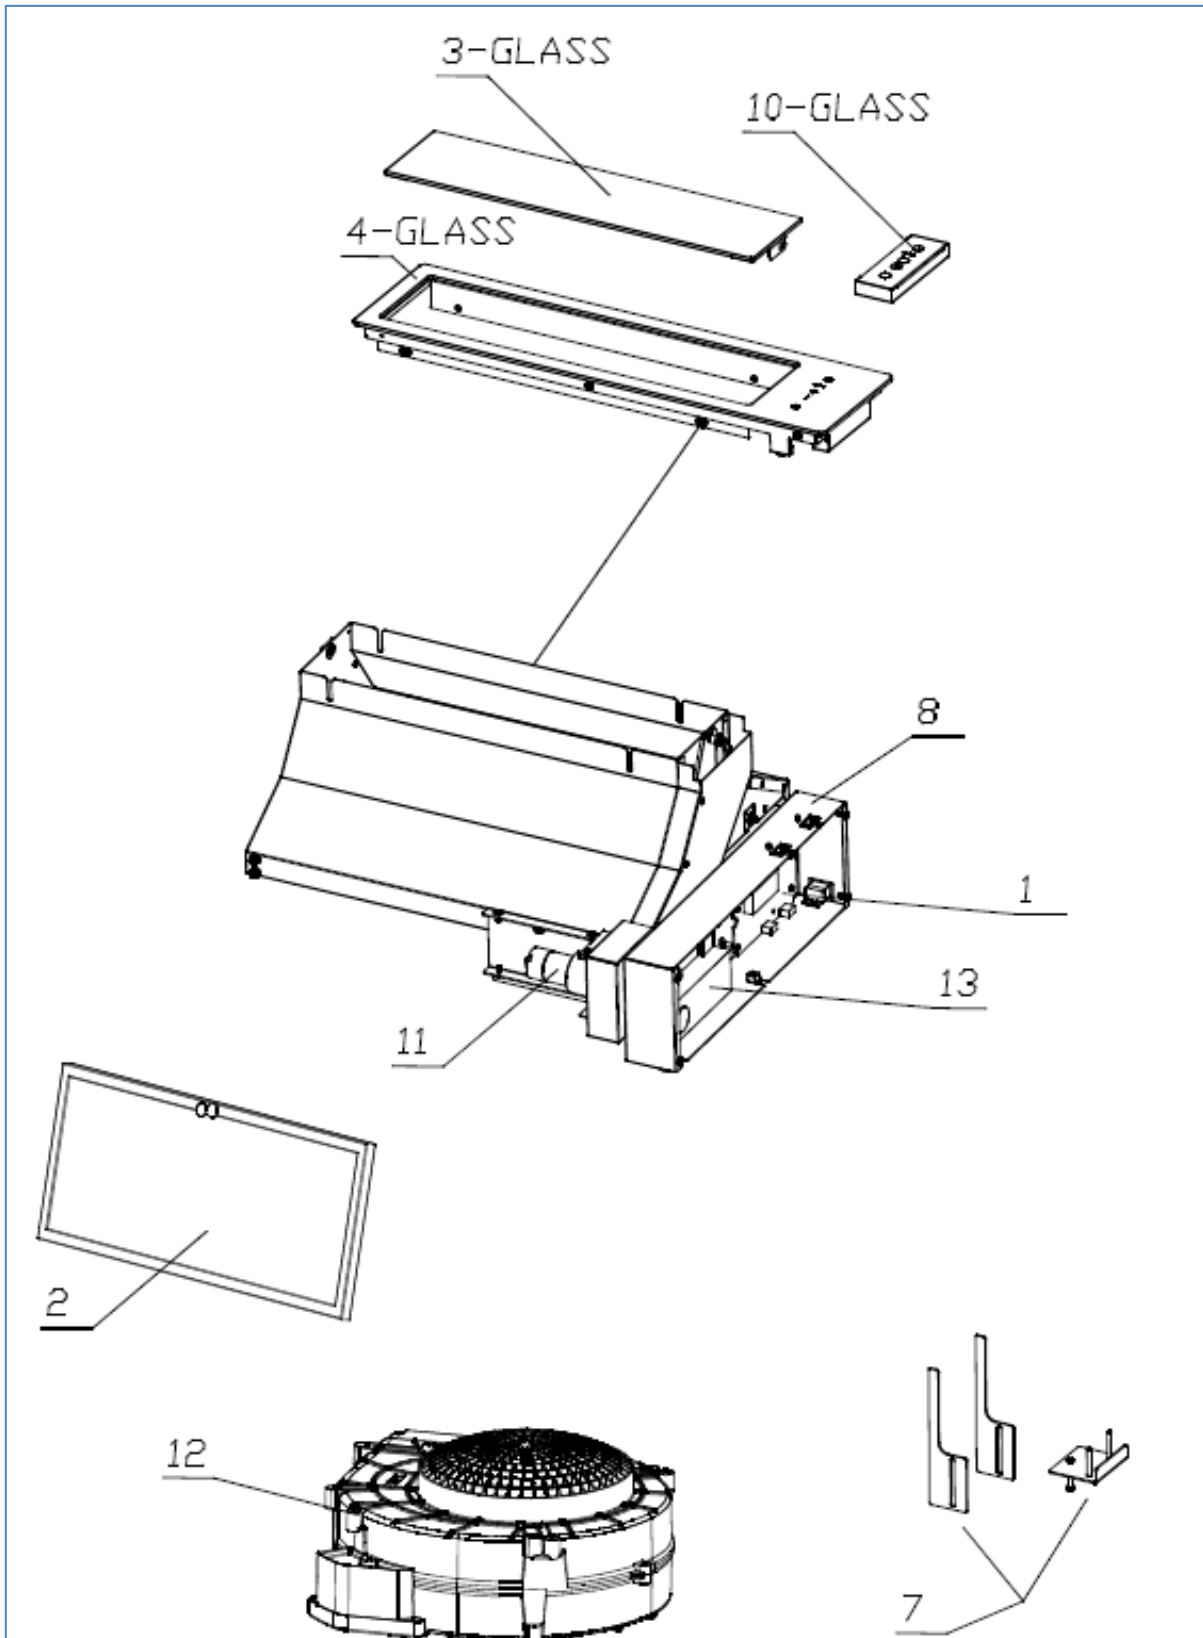

DD523BK

Caple Downdraft 52cm Black

Technical Manual

DD523BK

Caple Downdraft 52cm Black

DD523BK

Caple Downdraft 52cm Black

| Item | Part Number | Description | Quantity |
|------|-------------|-------------------------------|----------|
| 1 | 75001600400 | MAIN WIRING BOARD | 1 |
| 2 | 75002000057 | GREASE FILTER | 1 |
| 3 | 75002000489 | BLACK GLASS PANEL | 1 |
| 4 | 75002000590 | BLACK GLASS FRAME | 1 |
| 7 | 75002020200 | ACCESSORIES BOX | 1 |
| 8 | 75002001006 | WIRING BOX | 1 |
| 10 | 75002029999 | PUSH BUTTON | 1 |
| 11 | 75001700012 | ACTUATOR | 1 |
| 12 | 75006099999 | MOTOR MULTI-FAN | 1 |
| 13 | 75003099999 | DRIVER WIRING BOARD MULTI-FAN | 1 |