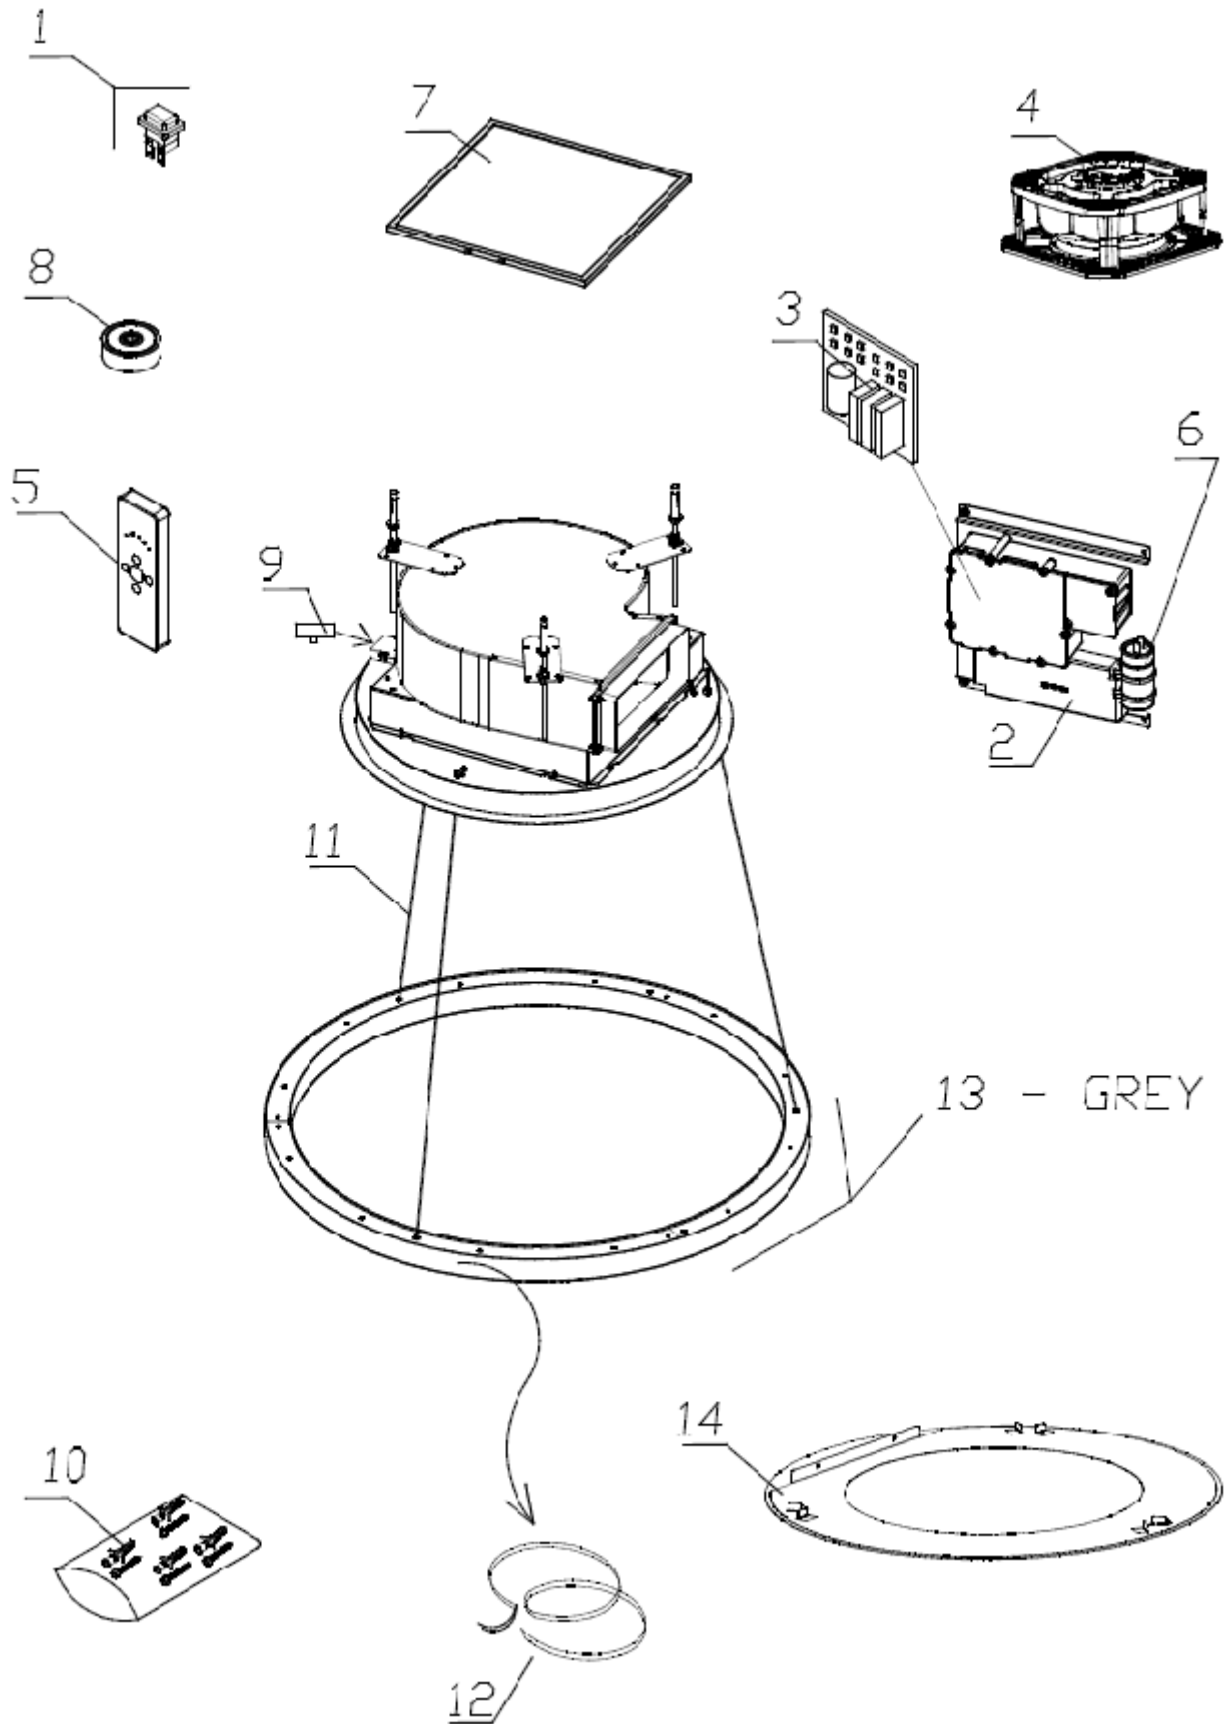

Caple COR541SL Caple Corona Ceiling Hood

Technical Manual

Caple COR541SL Caple Corona Ceiling Hood

Caple COR541SL Caple Corona Ceiling Hood

Item	Part Number	Description	Quantity
1	75470199999	EMERGENCY SWITCH/START NEON	1
2	75007026320	TRANSFORMER	1
3	75075030972	ELECTRONIC BOARD	1
4	75061599099	MOTOR	1
5	75470140400	REMOTE CONTROL	1
6	75007026042	CAPACITOR	1
7	75080954027	GRASE FILTER	1
8	75042964553	MAGNET	1
9	75007095456	SPEED INDICATOR	1
10	75097302973	INSTALLATION ACCESSORIES	1
11	75007009730	ELECTRIFICABLE CABLE	1
12	75007097309	FLEXIBLE LED	1
13	75009730003	GREY CIRCULAR SECTION	1
14	75009732431	WHITE PANEL	1

Cable COR541SL Cable Corona Ceiling Hood