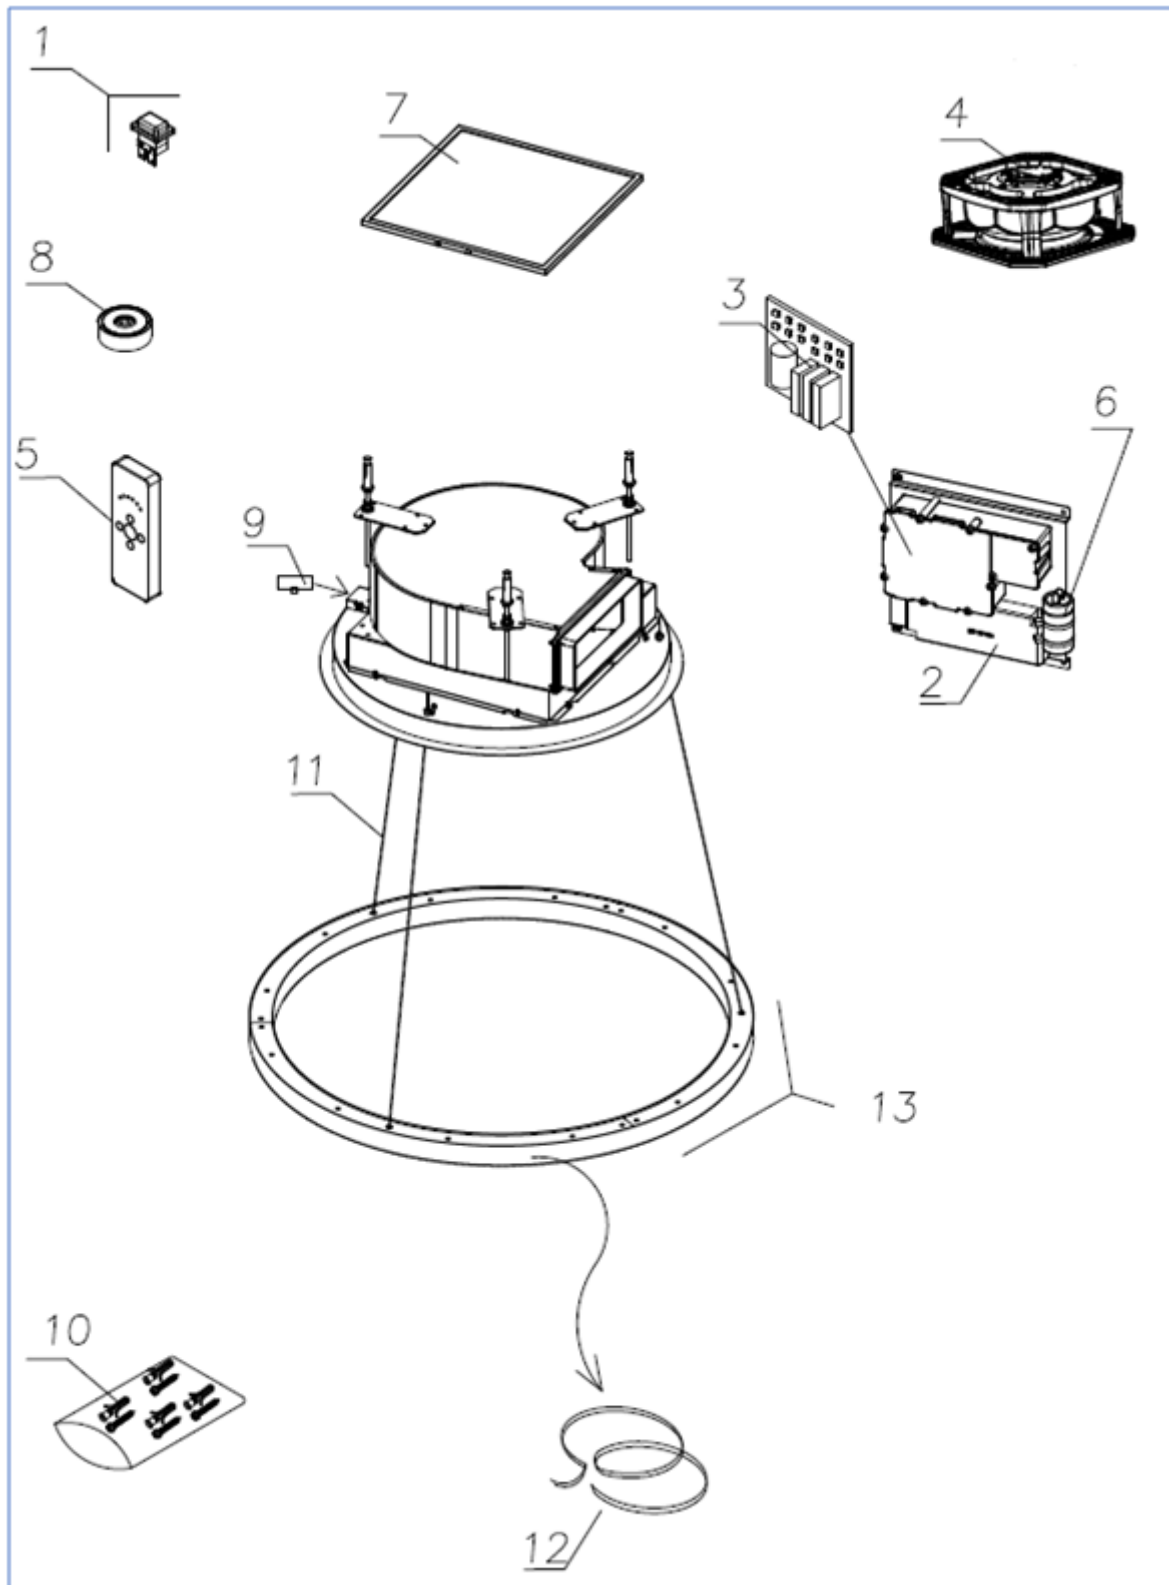

COR540SL

Caple Corona Ceiling Hood

Technical Manual

COR540SL

Caple Corona Ceiling Hood

COR540SL

Caple Corona Ceiling Hood

Item	Part Number	Description	Quantity
1	75470199999	Emergency switch start neon	1
2	75007026320	Transformer	1
3	75007096681	PCB	1
4	75007026123	Motor	1
5	75007026001	Remote	1
6	75007026042	Capacitor	1
7	75080954027	Grease filter	1
8	75007026155	Magnet	1
9	75007095456	Speed indicator	1
10	75097302973	Fixing pack	1
11	75007009730	Steel cable	1
12	75007097399	LED bar	1
13	75009735463	LED halo	1