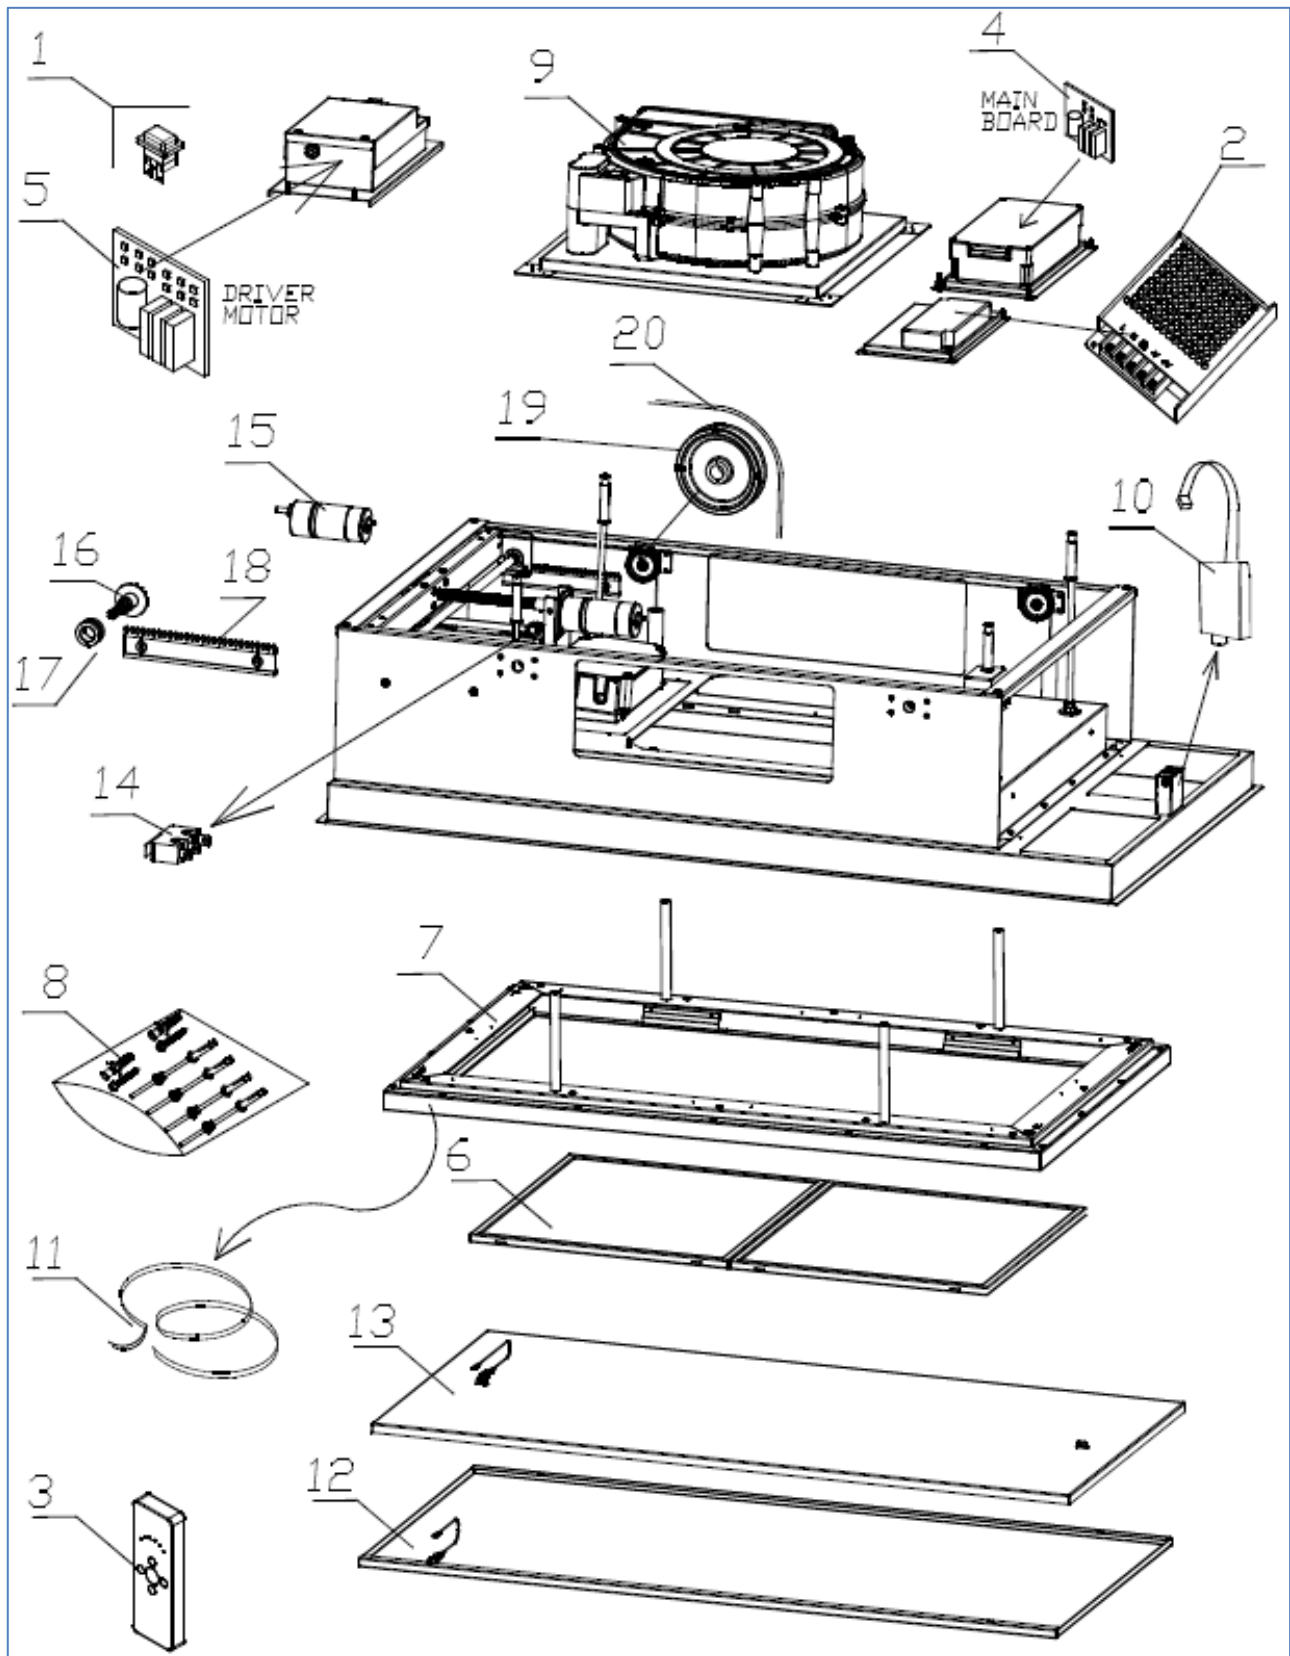

CE930

Caple Ceiling Extractor

Technical Manual

CE930SS

Caple Ceiling Extractor

CE930SS

Caple Ceiling Extractor

Item	Part Number	Description	Quantity
1	75470199999	EMERGENCY SWITCH/START NEON	1
2	75075000975	TRANSFORMER	1
3	75470140400	REMOTE CONTROL	1
4	75007009800	MAIN BOARD	1
5	75075050009	DRIVER BOARD	1
6	75075070099	GREASE FILTER	1
7	75075070583	FRAME	1
8	75075070980	ACCESSORIES	1
9	75075090009	FAN MOTOR	1
10	75100123456	LED INDICATOR	1
11	75075080978	LED	1
12	75042200427	WHITE PANEL	1
13	75075070424	PLASTER BOARD	1
14	75075030500	SECURITY MICROSWITCH	1
15	75075030501	GEARED MOTOR	1
16	75180030400	COG WHEEL	1
17	75501000015	BRASS ROD BUSH	1
18	75070030039	COG RUNNER	1
19	75070030980	PULLEY WHEEL	1
20	75070040980	STEEL CABLE KIT	1

CE930 Wiring Diagram