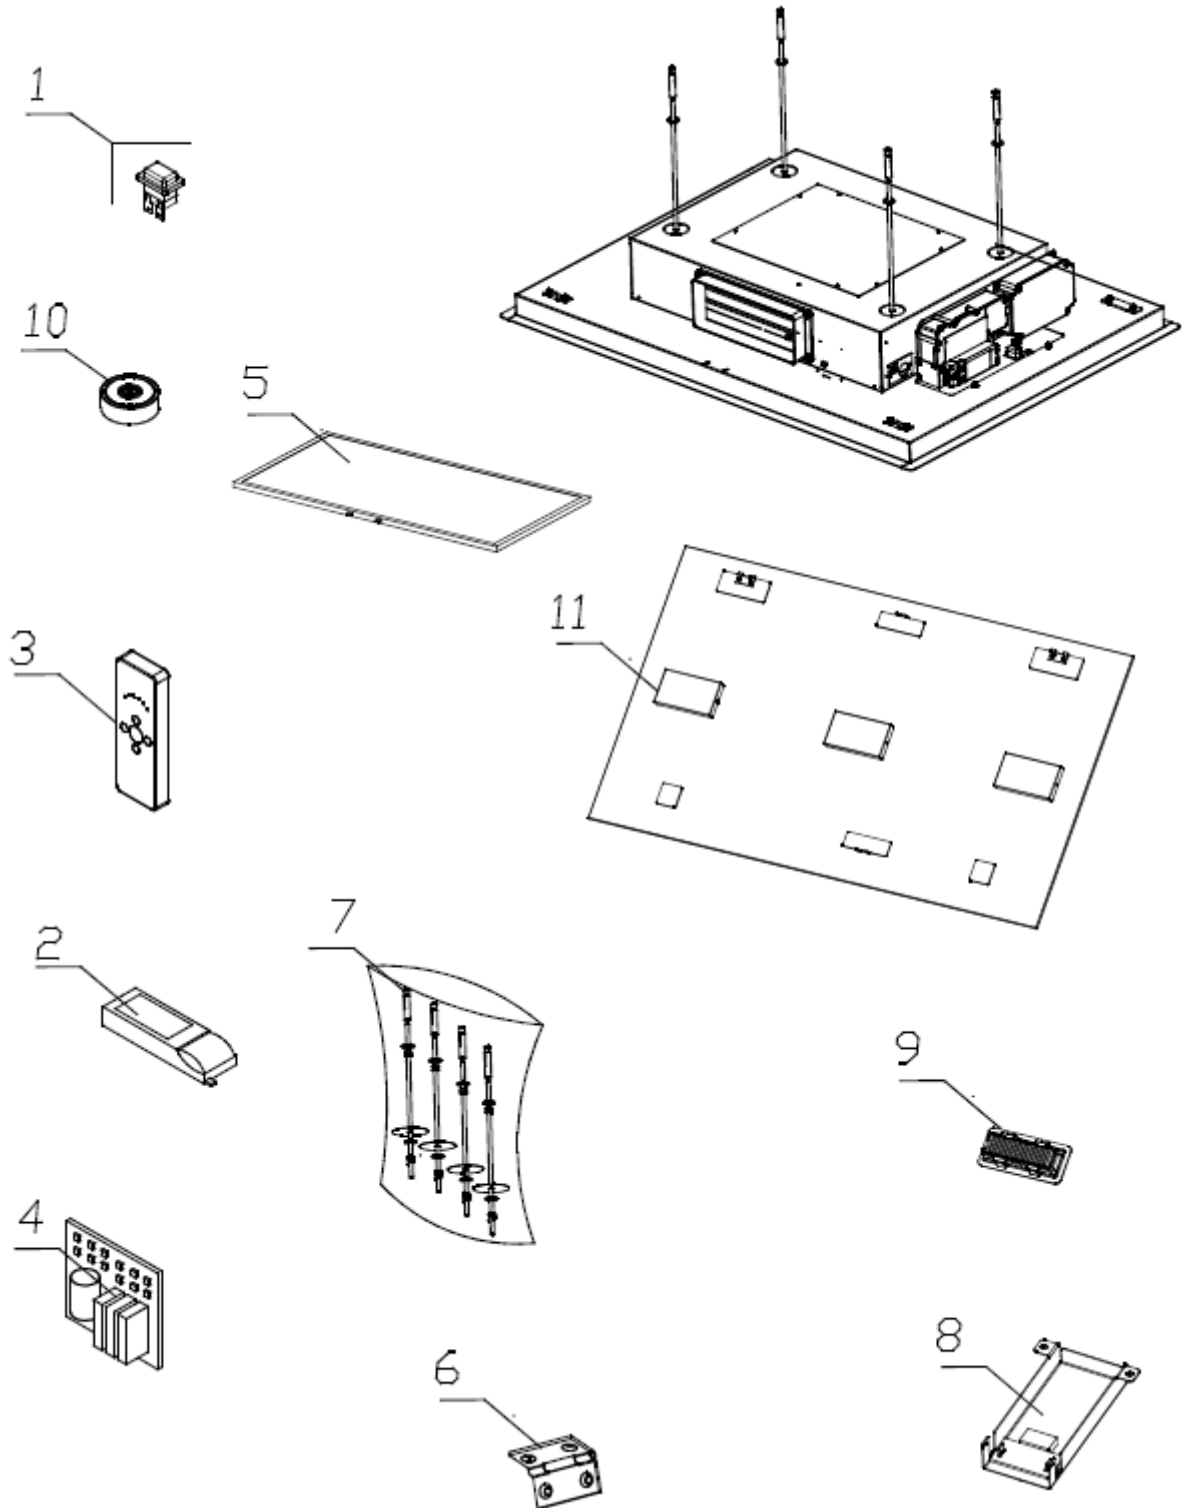

CE921WH

Caple Ceiling Extractor WH

Technical Manual

CE921WH

Caple Ceiling Extractor WH

CE921WH

Caple Ceiling Extractor WH

Item	Part Number	Description	Quantity
1	75470199999	EMERGENCY SWITCH/START NEON	1
2	75070092304	TRANSFORMER	1
3	75470140400	REMOTE CONTROL	1
4	75007096681	MAIN PRINT	1
5	75005012399	GREASE FILTER	1
6	75096003003	FLAT MILLED HINGE	1
7	77009509999	ACCESSORY BOX	1
8	75009710001	INDICATOR	1
9	75079200026	RECTANGULAR LED LIGHT 12V 2.5W	1
10	75042964553	MAGNET	1
11	75009710224	GLASS	1

CE921WH

Cable Ceiling Extractor WH