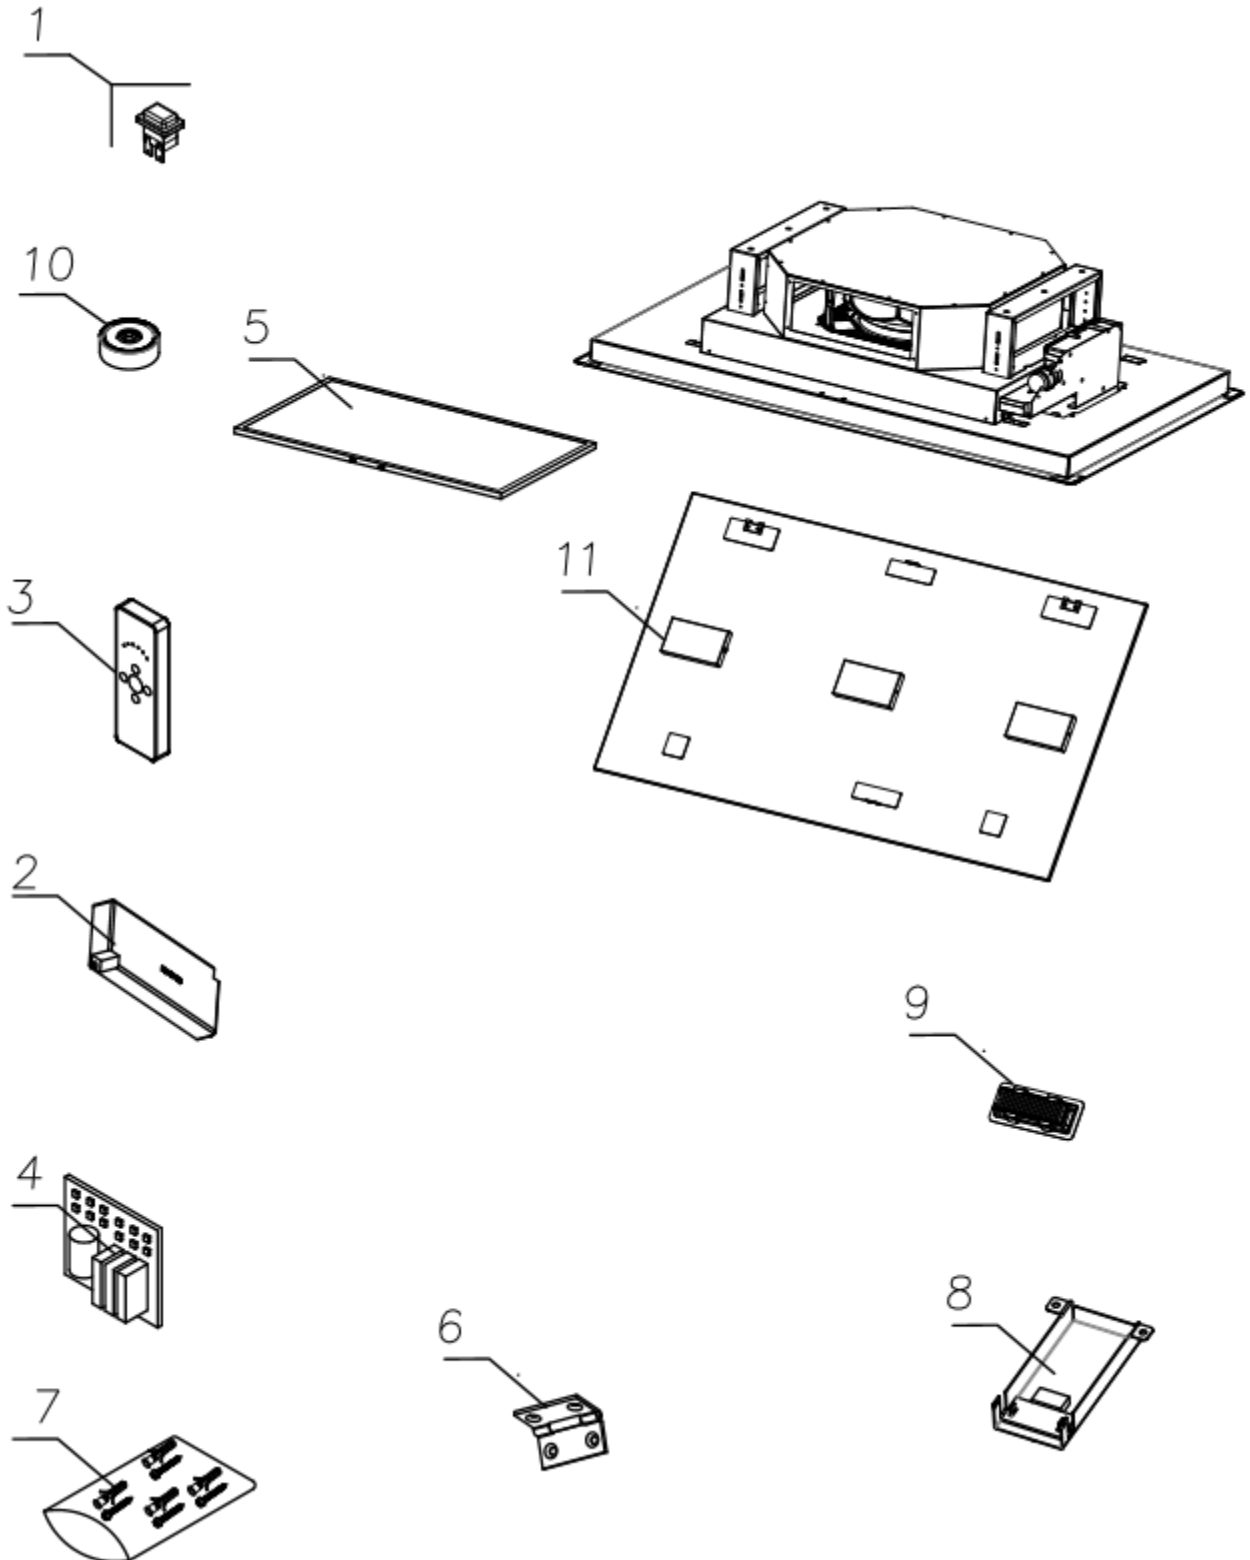

CE920WH

Caple Ceiling Extractor White

Technical Manual

CE920WH

Caple Ceiling Extractor White

CE920WH

Caple Ceiling Extractor White

Item	Part Number	Description	Quantity
1	75470199999	Emergency Switch	1
2	75007026320	Transformer	1
3	75470140400	Remote Control	1
4	75007096681	Wiring Board	1
5	75002400480	Filter	1
6	75096003003	Flat Hinge	1
7	75096302963	Accessories for installation	1
8	75009710001	Speed Indicator Wiring Board	1
9	75079200026	LED Lamp	1
10	75042964553	Magnet	1
11	75009710401	Glass	1

CE920WH

Cable Ceiling Extractor White