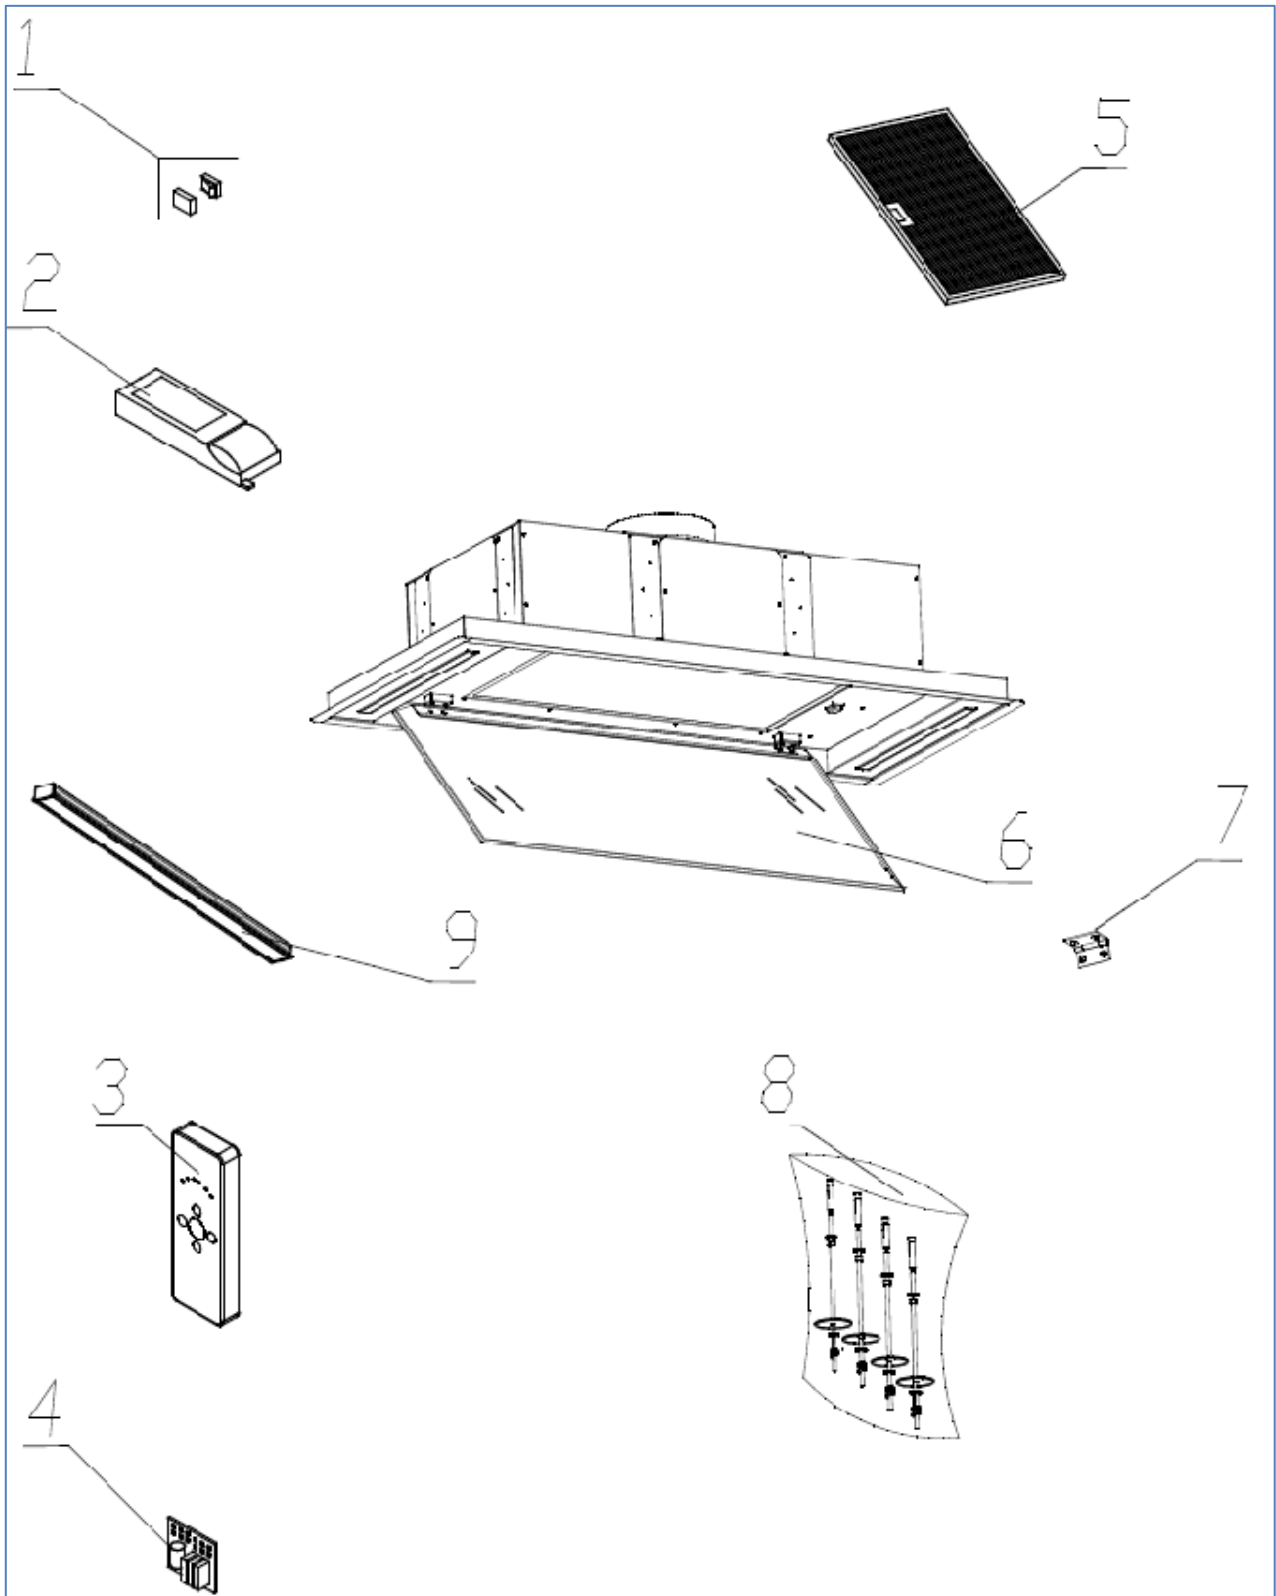

CE903WH

Caple Ceiling extractor WH

Technical Manual

CE903WH

Caple Ceiling extractor WH

CE903WH

Caple Ceiling extractor WH

Item	Part Number	Description	Quantity
1	75470199999	EMERGENCY SWITCH/START NEON	1
2	75070092304	TRANSFORMER	1
3	75470140400	REMOTE CONTROL	1
4	75075030972	ELECTRONIC BOARD	1
5	75048030000	GREASE FILTER	1
6	75095841154	PANEL	1
7	75096003003	FLAT MILLED HINGE	1
8	75095003950	FIXING KIT	1
9	75001320028	LED BAR	1