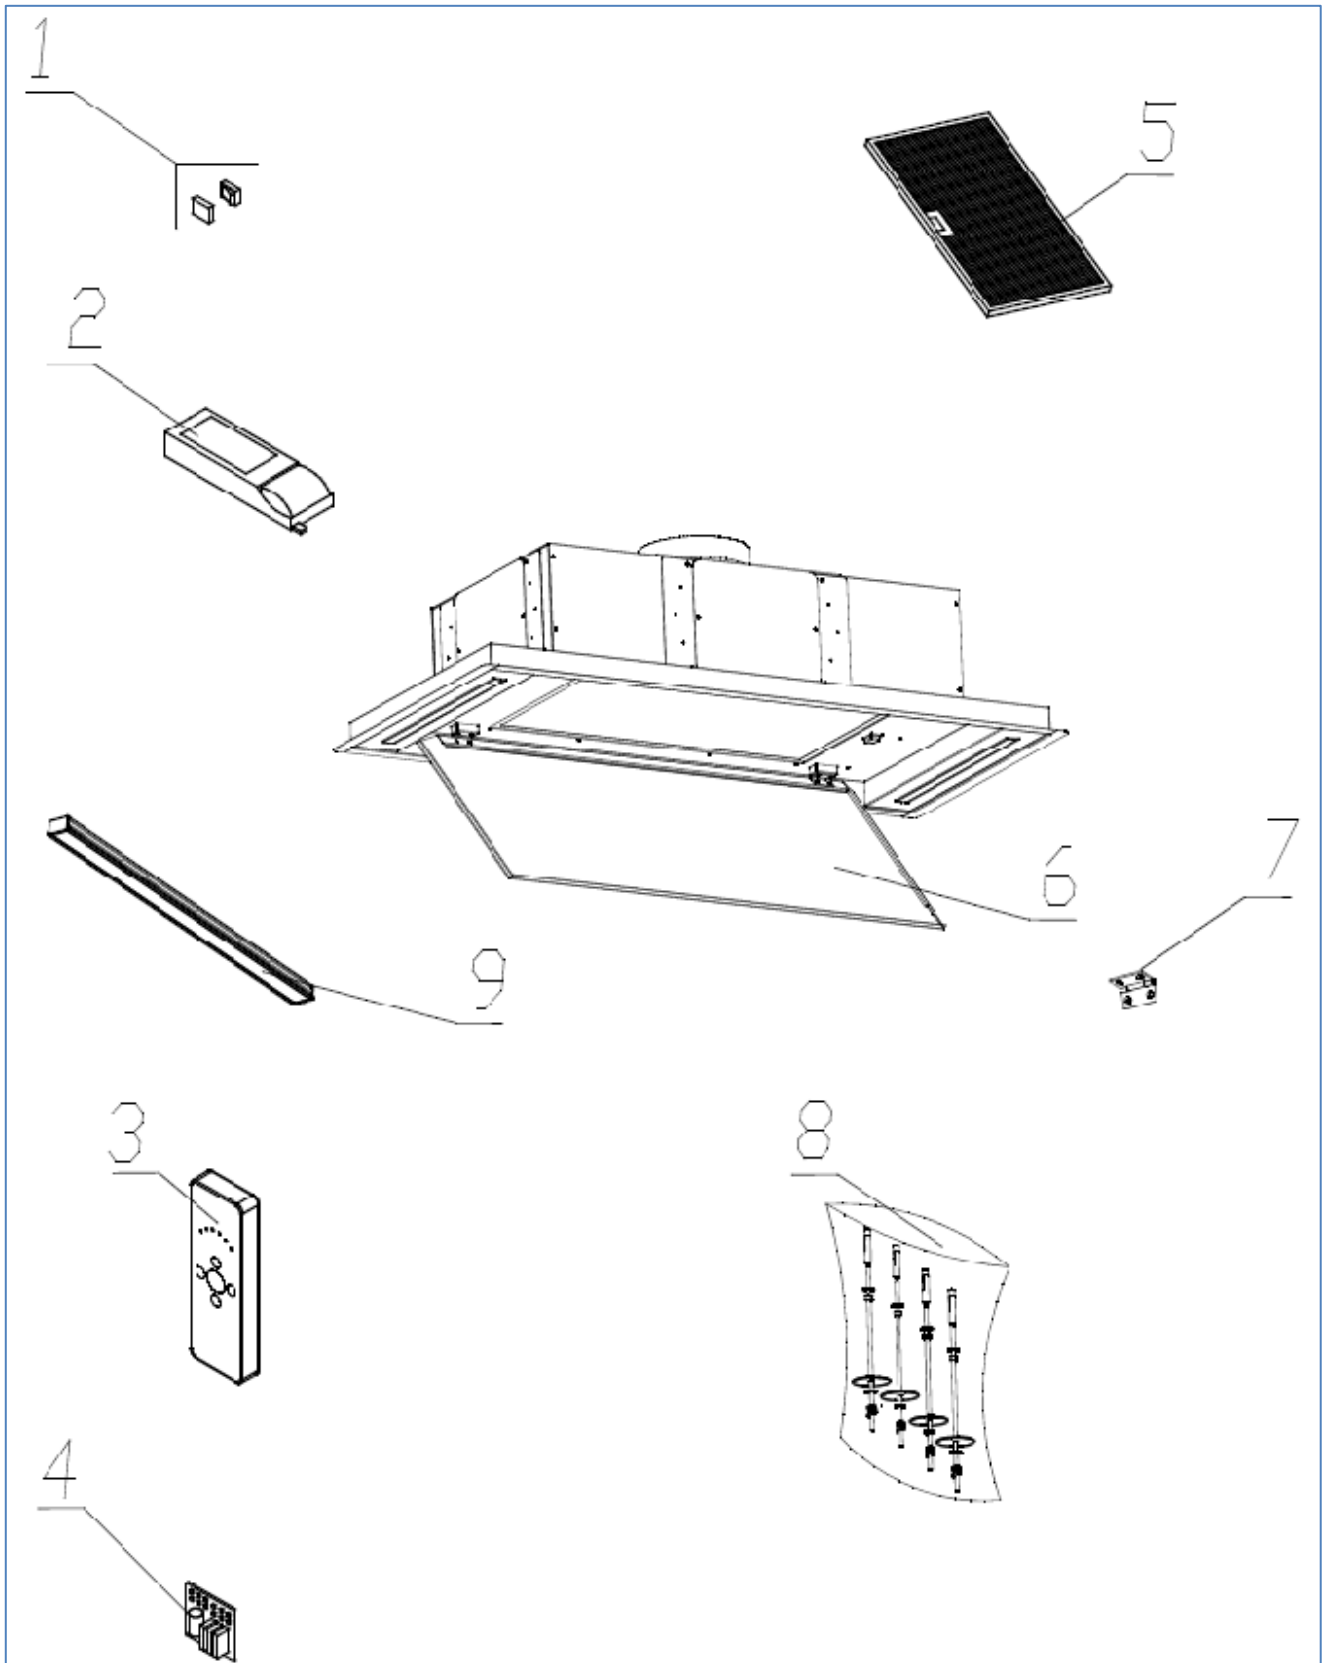

CE903SS

Caple Ceiling extractor SS

Technical Manual

CE903SS

Caple Ceiling extractor SS

CE903SS

Caple Ceiling extractor SS

Item	Part Number	Description	Quantity
1	75470199999	EMERGENCY SWITCH/START NEON	1
2	75070092304	TRANSFORMER	1
3	75470140400	REMOTE CONTROL	1
4	75075030972	ELECTRONIC BOARD	1
5	75048030000	GREASE FILTER	1
6	75095841293	PANEL	1
7	75096003003	FLAT MILLED HINGE	1
8	75095003950	FIXING KIT	1
9	75001320028	LED BAR	1