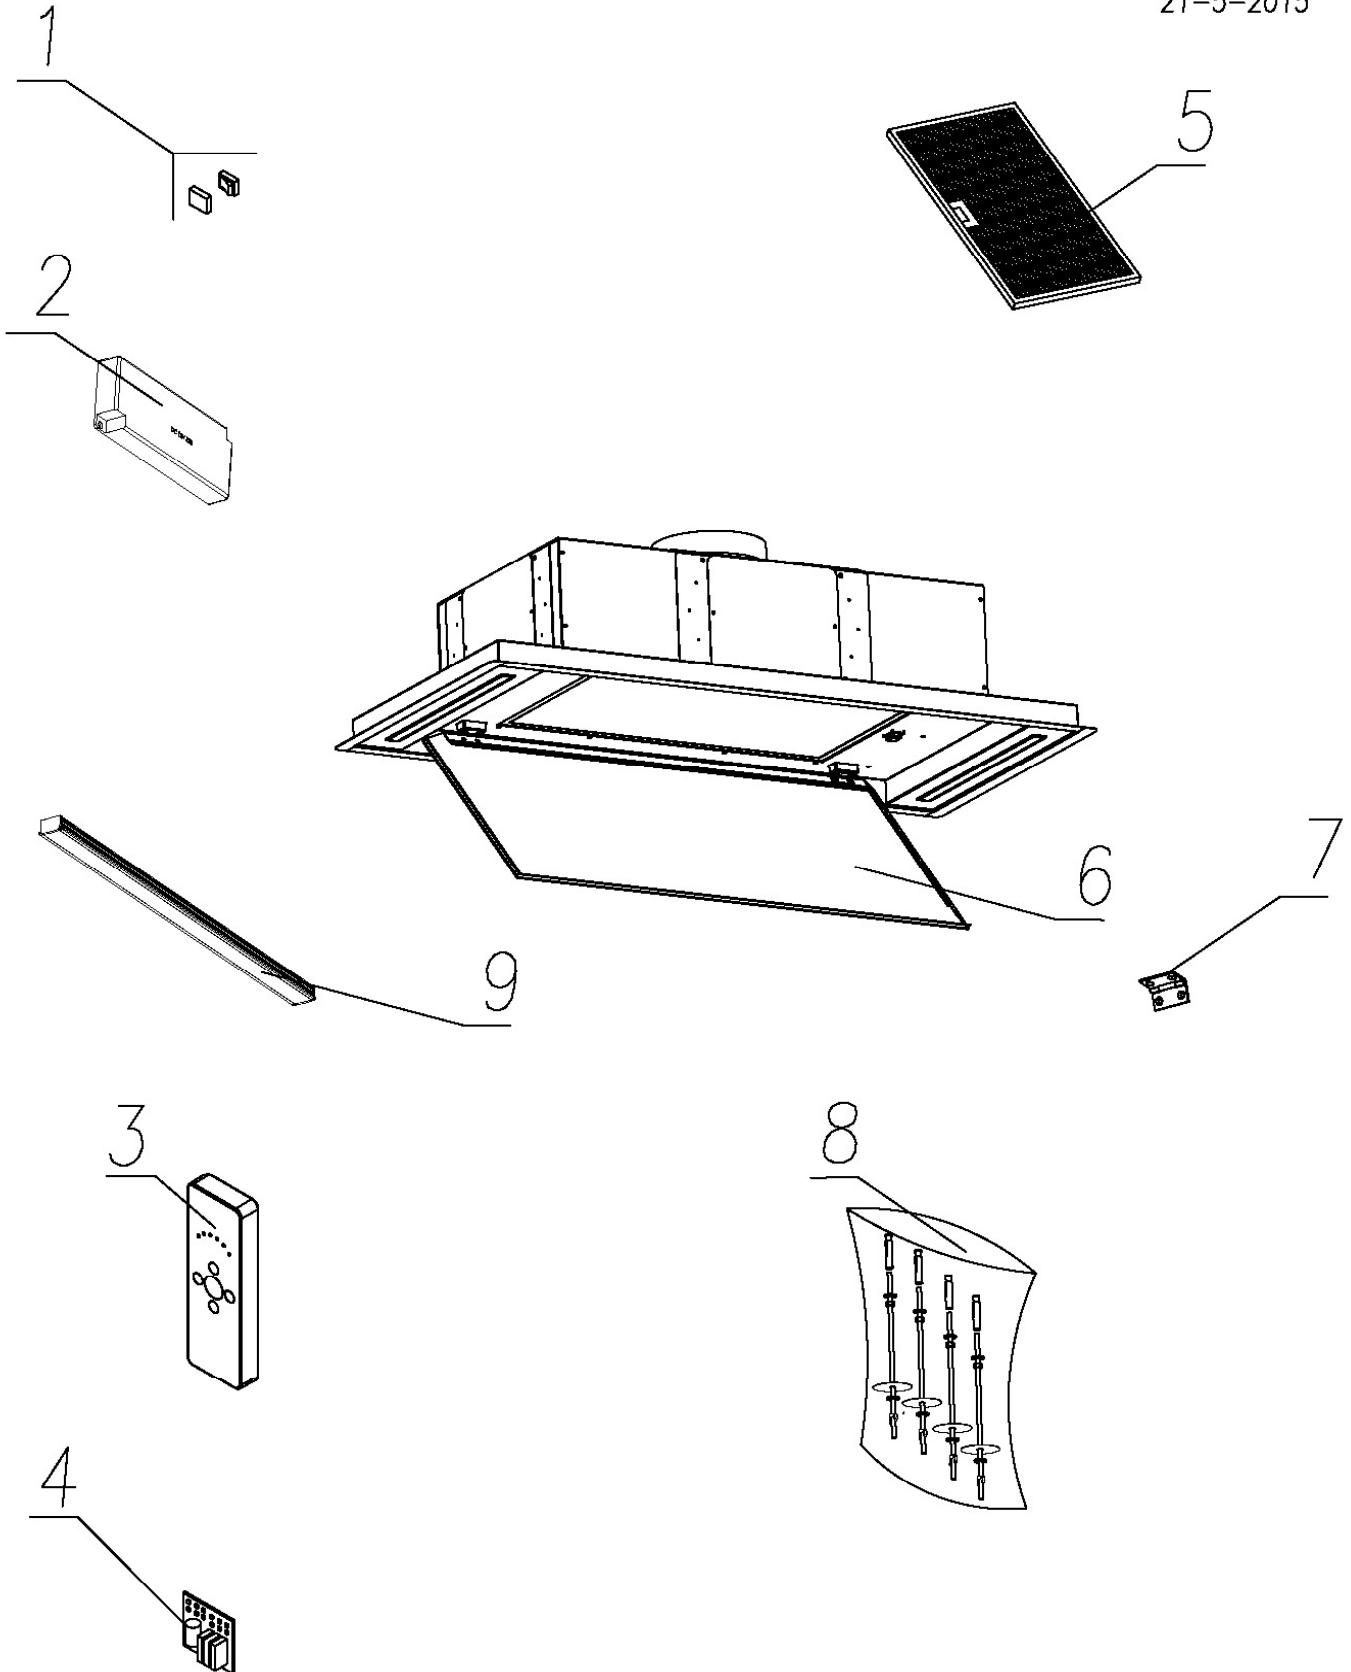

# CE902SS

Caple Ceiling extractor

**Technical information**

# CE902SS

Caple Ceiling extractor

21-5-2015

## CE902SS - Caple Ceiling extractor

Item	Part Code	Description	Qty
1	75470199999	EMERGENCY SWITCH/START NEON	1
2	75007026320	TRANSFORMER DC 12V EFU 122320	1
3	75470140400	REMOTE CONTROL	1
4	75007096681	main print SLT/ED EL	1
5	75002400480	GREASE FILTER	1
6	75095841293	PANEL S958 CAPLE XS430	1
7	75096003003	FLAT MILLED HINGE	1
8	75095003950	FIXING KIT	1
9	75002400326	Led strip 4200°K 320mm 6.5W	1