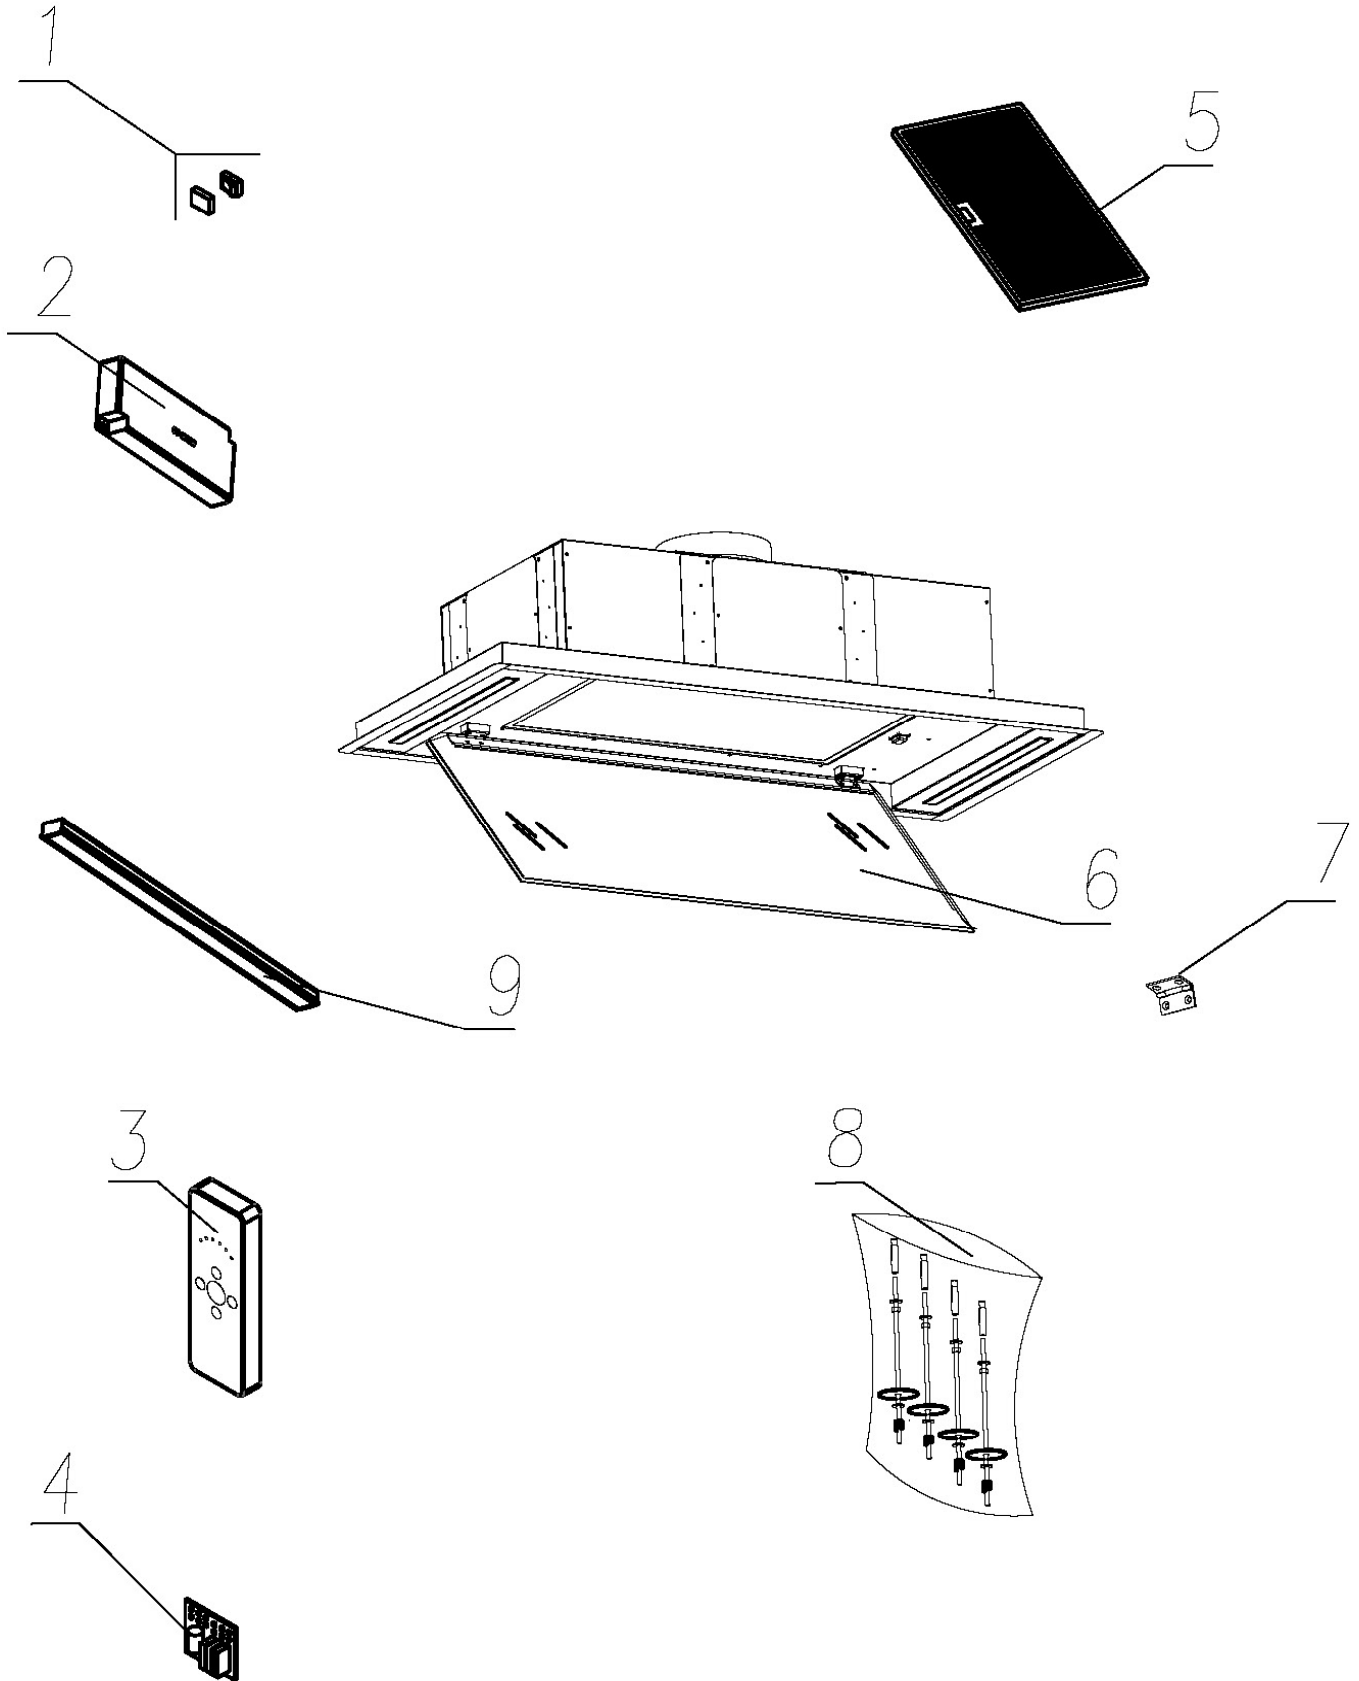

# CE901WH

Caple Ceiling extractor

Technical information

# CE901WH

Caple Ceiling extractor

## CE901WH - Caple Ceiling extractor

Item	Part Code	Description	Qty
1	75470199999	EMERGENCY SWITCH/START NEON	1
2	75007026320	TRANSFORMER DC 12V EFU 122320	1
3	75470140400	REMOTE CONTROL	1
4	75070180181	MAIN PRINT SLT/E EL	1
5	75002400480	GREASE FILTER	1
6	75095841154	S958WH PANEL	1
7	75096003003	FLAT MILLED HINGE	1
8	75095003950	FIXING KIT	1
9	75002400326	LED STRIP 320mm 6.5W	1