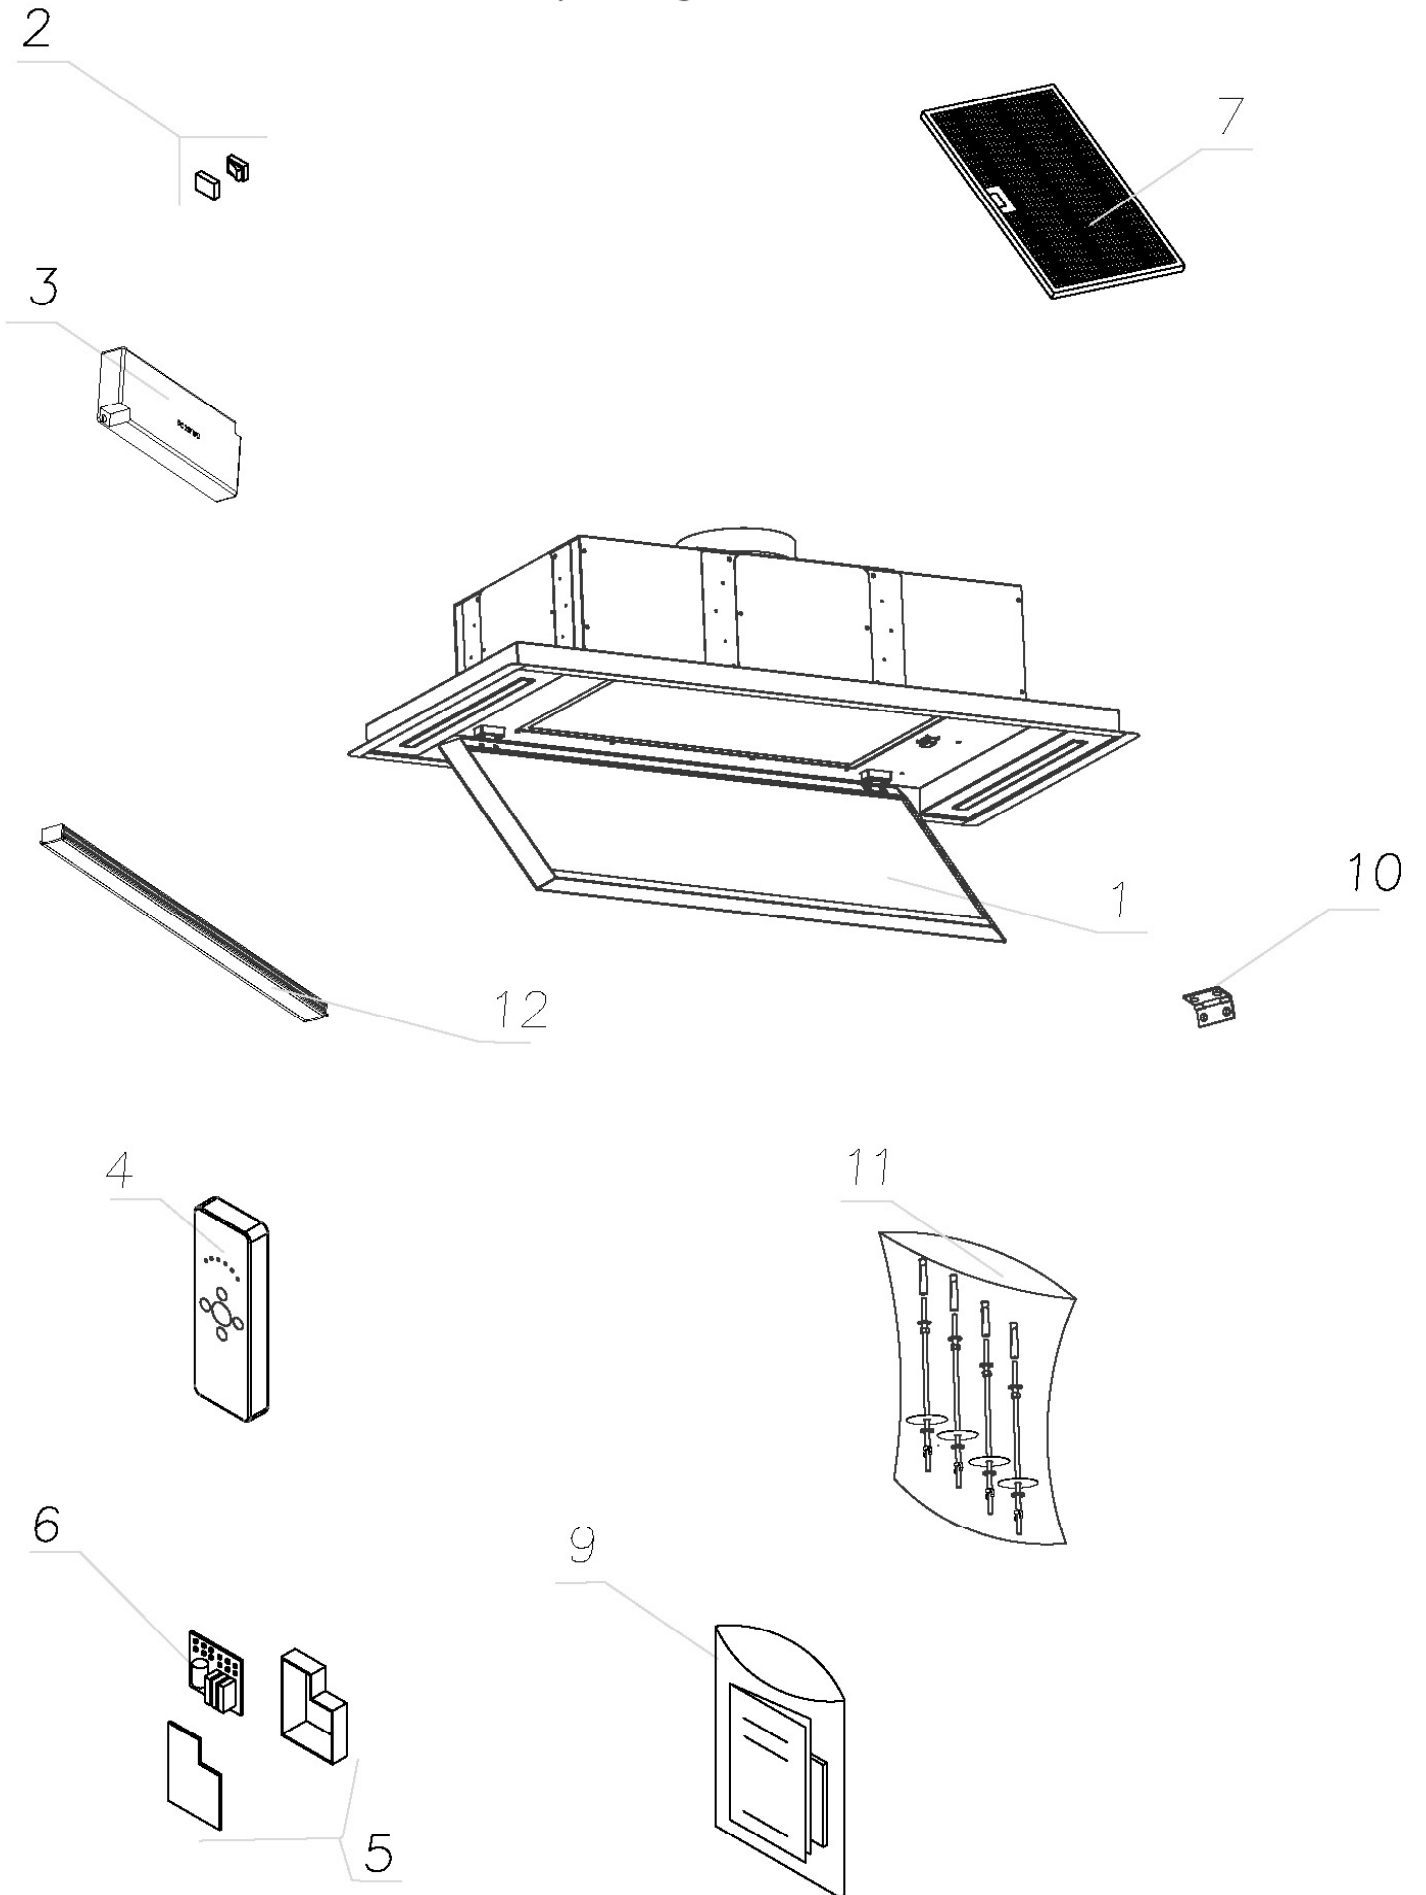

CE901

Caple Ceiling extractor

Technical information

CE901

Caple Ceiling extractor

CE901 - Caple Ceiling extractor

Item	Part Code	Description	Qty
1	75095841293	PANEL S958 CAPLE XS430	1
2	75470199999	EMERGENCY SWITCH/START NEON	1
3	75007026320	TRANSFORMER DC 12V EFU 122320	1
4	75470140400	REMOTE CONTROL	1
5	75071439999	WIRING BOX SET	1
6	75070180181	MAIN PRINT SLT/E EL	1
7	75002400480	GREASE FILTER	1
9	90095001101	INSTRUCTION MANUAL	1
10	75096003003	FLAT MILLED HINGE	1
11	75095003950	FIXING KIT	1
12	75002400326	LED STRIP 320mm 6.5W	1