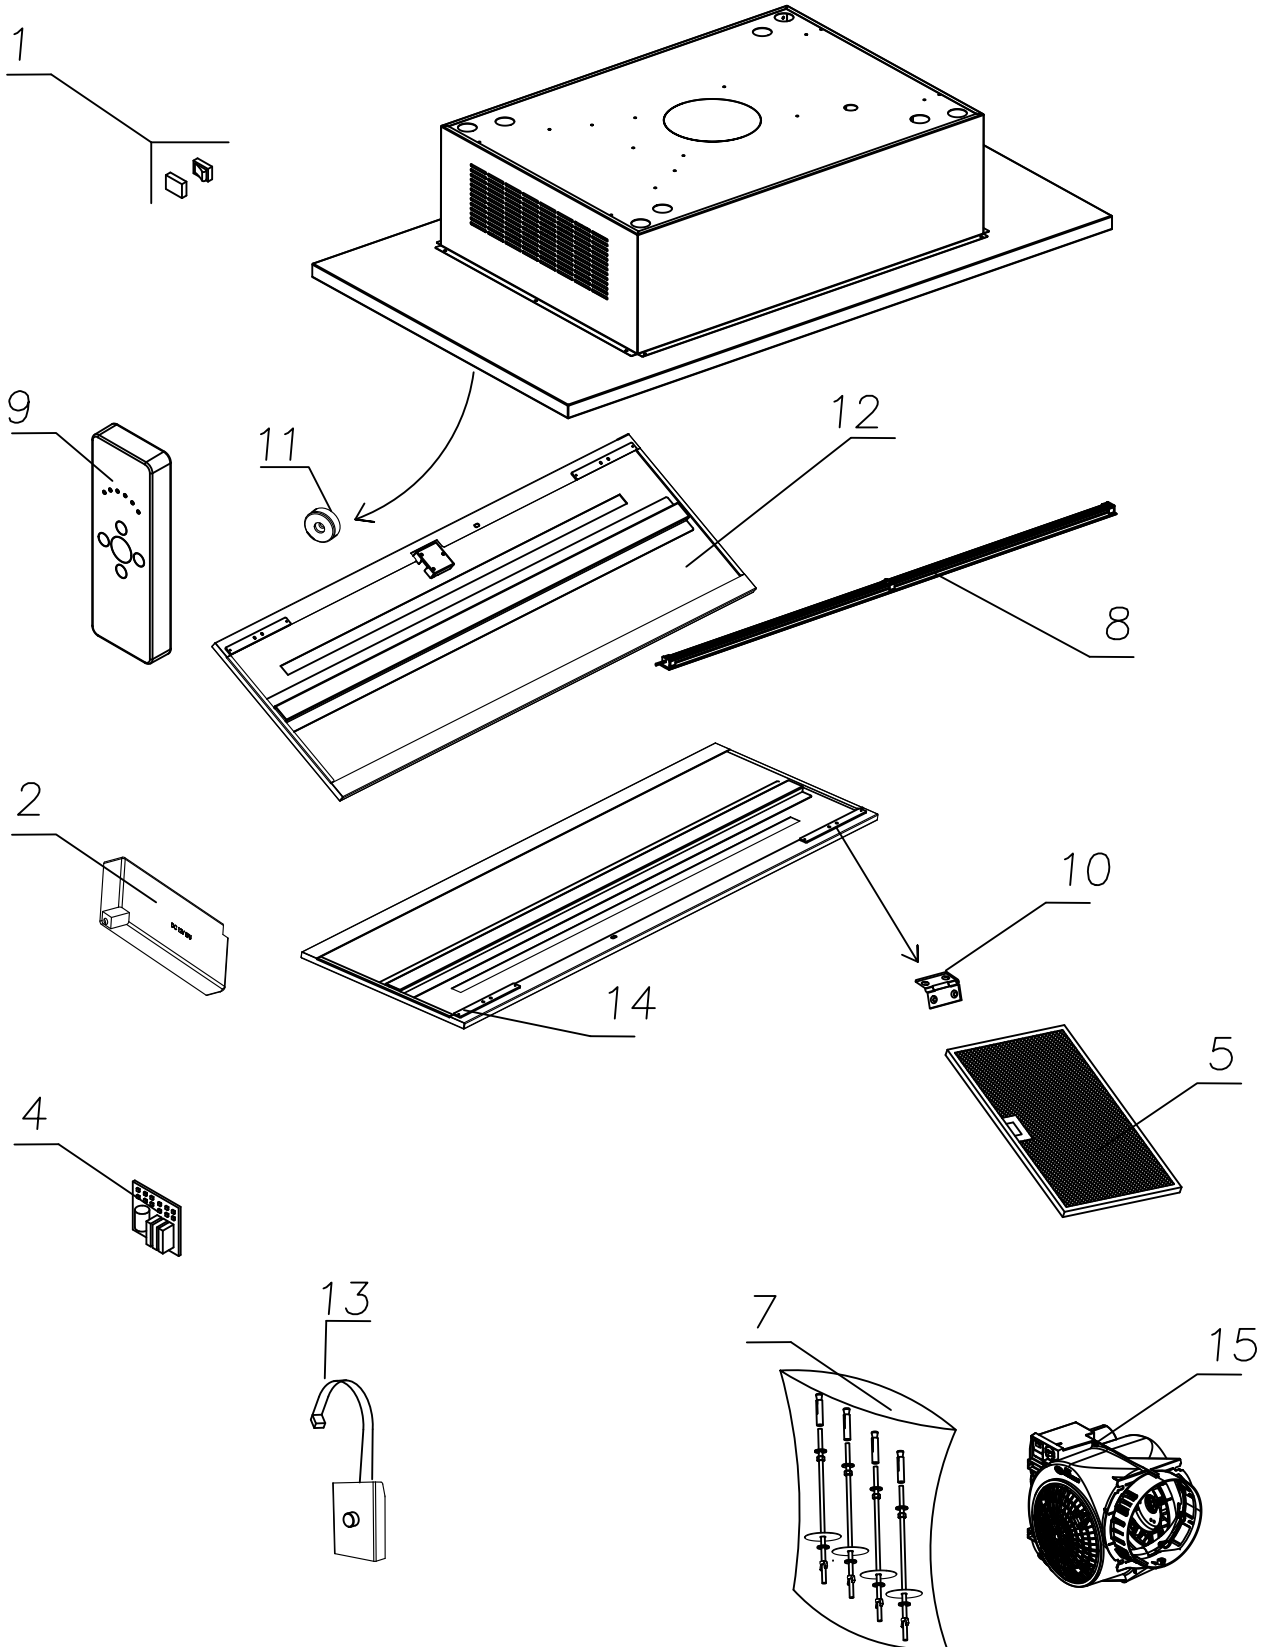

CE1122SS

Caple Ceiling Extractor

Technical Manual

CE1122SS

CE1122SS

Caple Ceiling Extractor

Position	Part Number	Description	Quantity
1	75470199999	EMERGENCY SWITCH/START NEON	1
2	75007026551	TRANSFORMER	1
4	75007096681	MAIN PRINT SLT/ED EL	1
5	75096000032	ALUMINIUM FILTER	1
7	75096000950	ACCESSORIES BOX	1
8	42010900015	LED BAR 900mm 15W	1
9	75470140400	REMOTE CONTROL	1
10	75096003003	FLAT MILLED HINGE	1
11	75096000553	MAGNET 20X3	1
12	75001296301	LED STAINLESS STEEL PANEL	1
13	75096000283	SPEED INDICATOR	1
14	75042960450	LED STAINLESS STEEL PANEL	1
15	75061500099	MOTOR	1

60110019105 Safety Cable

60110300030 Spring carbine