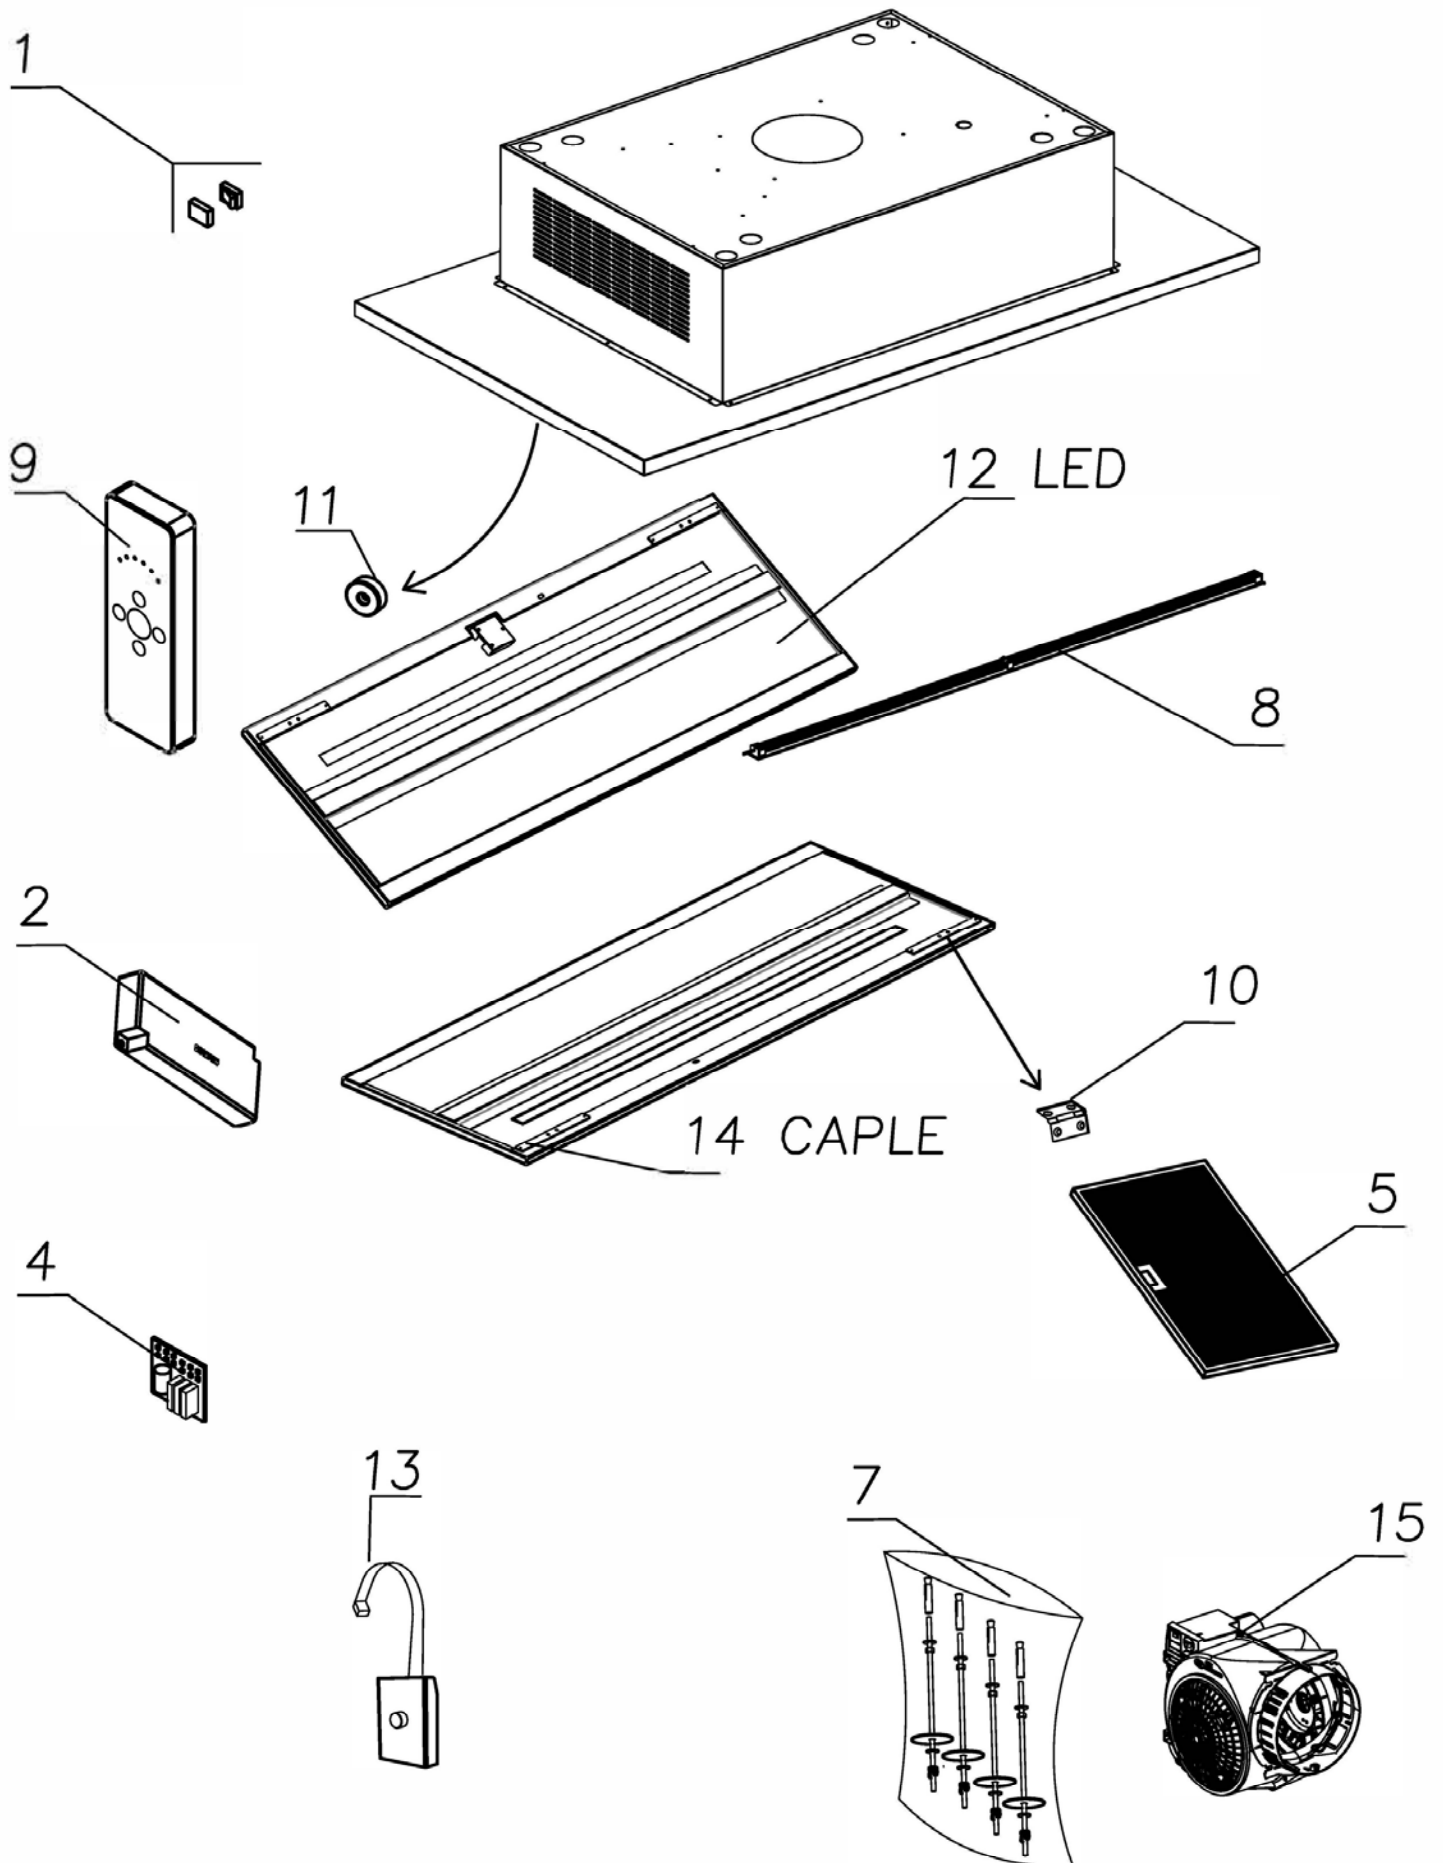

CE1121SS

Caple ceiling extractor

Technical information

CE1121SS - Caple ceiling extractor

CE1121SS - Caple ceiling extractor

Item	Part Code	Description	Qty
1	75470199999	EMERGENCY SWITCH/START NEON	1
2	75007026320	TRANSFORMER DC 12V EFU 122320	1
4	75070180181	MAIN PRINT SLT/E EL	1
5	75096000032	ALUMINIUM FILTER SLT960	1
7	75096000950	ACCESSORIES BOX SLT960	1
8	42010900015	LED BAR 900mm 15W	1
9	75470140400	REMOTE CONTROL	1
10	75096003003	FLAT MILLED HINGE	1
11	75096000553	MAGNET 20X3	1
12	75001296301	SLT960 LED STAINLESS STEEL PANEL	1
13	75096000283	SPEED INDICATOR SLT960	1
14	75042960450	SLT960 LED STAINLESS STEEL PANEL CAPLE	1