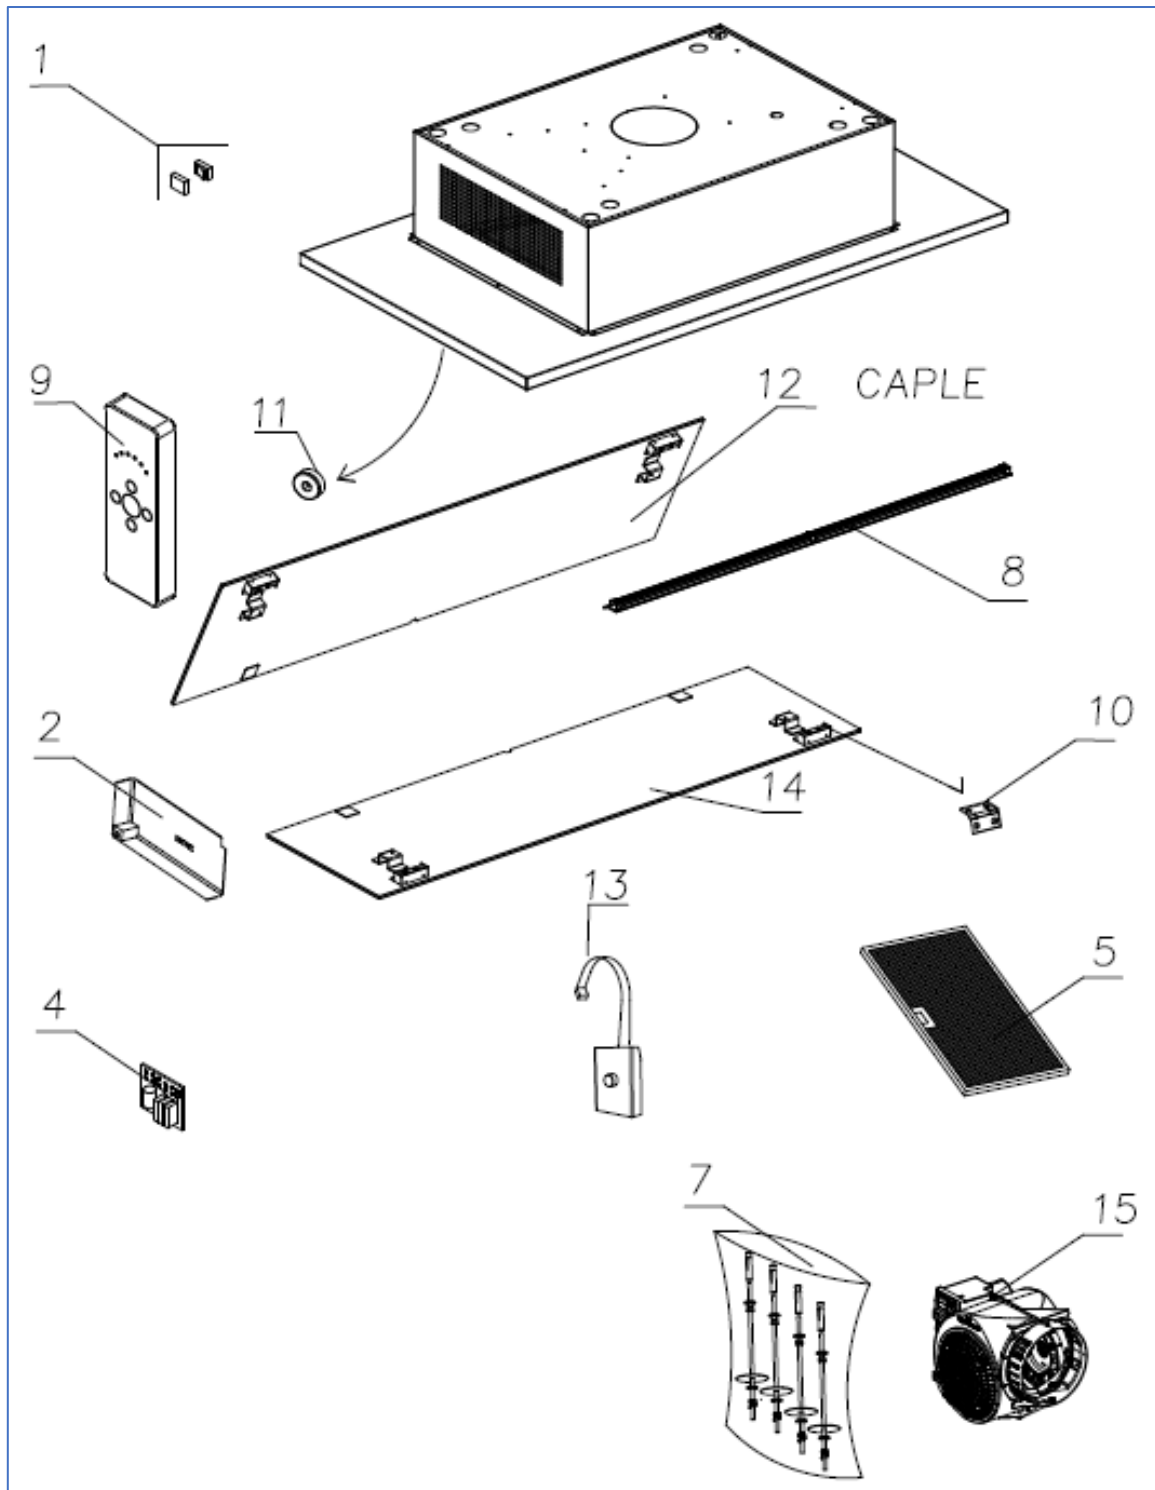

CE1121

Caple Ceiling Extractor

Technical Manual

CE1121

Caple Ceiling Extractor

CE1121

Caple Ceiling Extractor

Item	Part Number	Description	Quantity
1	75470199999	EMERGENCY SWITCH/START NEON	1
2	75007026320	TRANSFORMER	1
4	75070180181	MAIN PRINT	1
5	75096000032	ALUMINIUM FILTER	1
7	750960000950	ACCESSORIES BOX	1
8	42010900015	LED BAR	1
9	75470140400	REMOTE CONTROL	1
10	75096003003	FLAT MILLED HINGE	1
11	75096000553	MAGNET	1
12	75096042133	GLASS PANEL CAPLE	1
13	75096000283	SPEED INDICATOR	1
14	75196042133	GLASS PANEL NO LOGO	1
15	75061500999	PLASTIC MOTOR	1