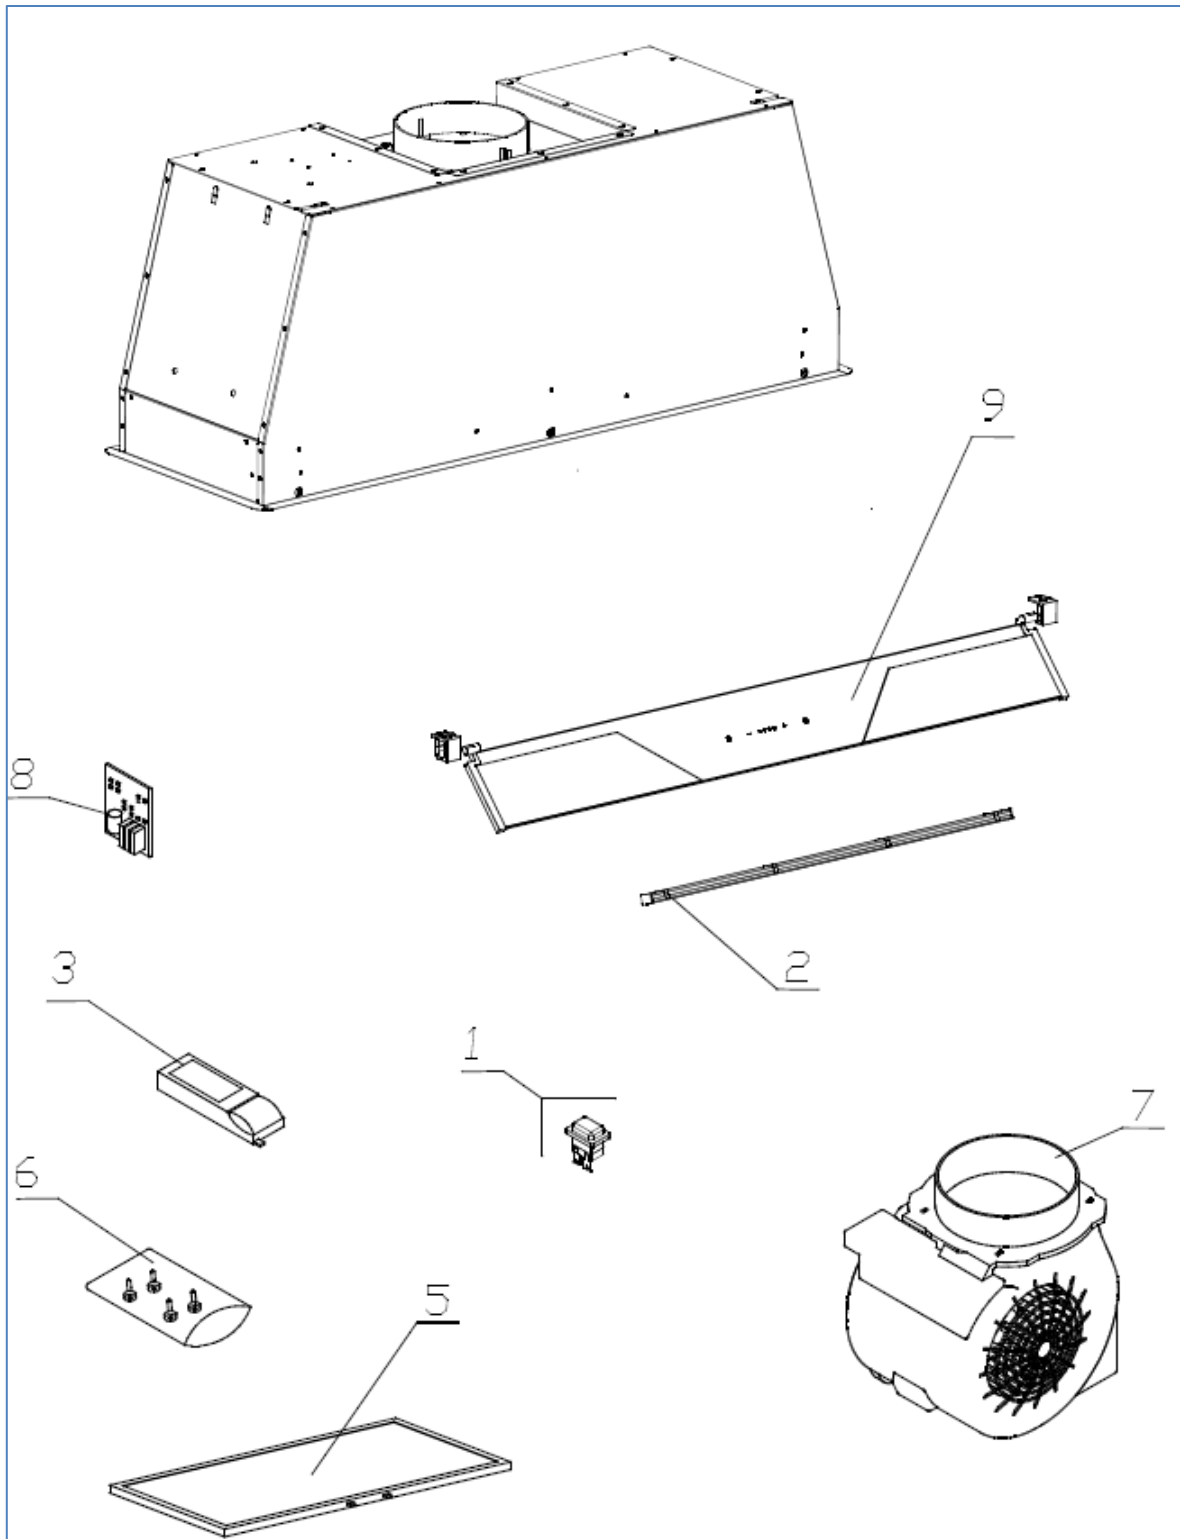

TBU851

Caple Touch Control B-Under Hood

Technical Manual

TBU851

Caple Touch Control B-Under Hood

TBU851

Caple Touch Control B-Under Hood

Item	Part Number	Description	Quantity
1	75470199999	EMERGENCY SWITCH/START NEON	1
2	75011515012	LED BAR	1
3	75070092304	TRANSFORMER	1
5	75007019034	GREASE FILTER	1
6	75042906181	BUILT-IN HOOD ACCESSORIES	1
7	75061500099	MOTOR	1
8	75042903999	PCB	1
9	75042291976	GLASS REPLACEMENT	1